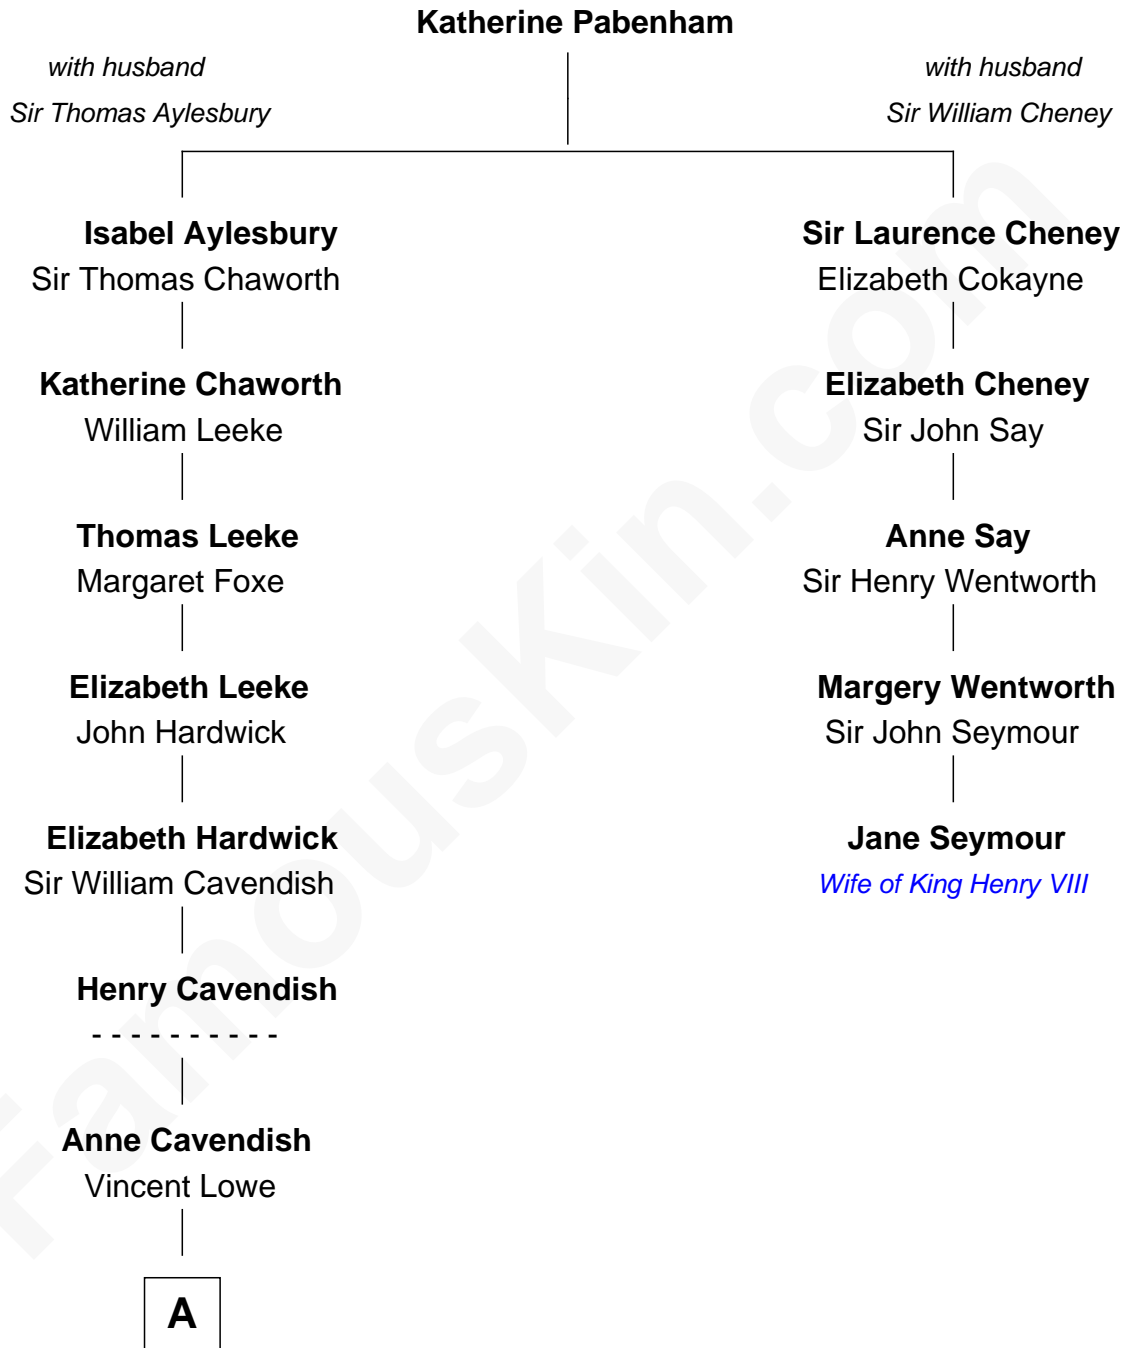

# FamousKin.com Relationship Chart of

**Daniel Carroll**

*Signer of the U.S. Constitution*

4th cousin 7 times removed of

**Jane Seymour**

*3rd Wife of King Henry VIII*

**A**

—  
**Jane Lowe**

Col. Henry Sewall

—  
**Elizabeth Sewall**

William Digges

—  
**Anne Digges**

Henry Darnall

—  
**Eleanor Darnall**

Daniel Carroll

—  
**Daniel Carroll**