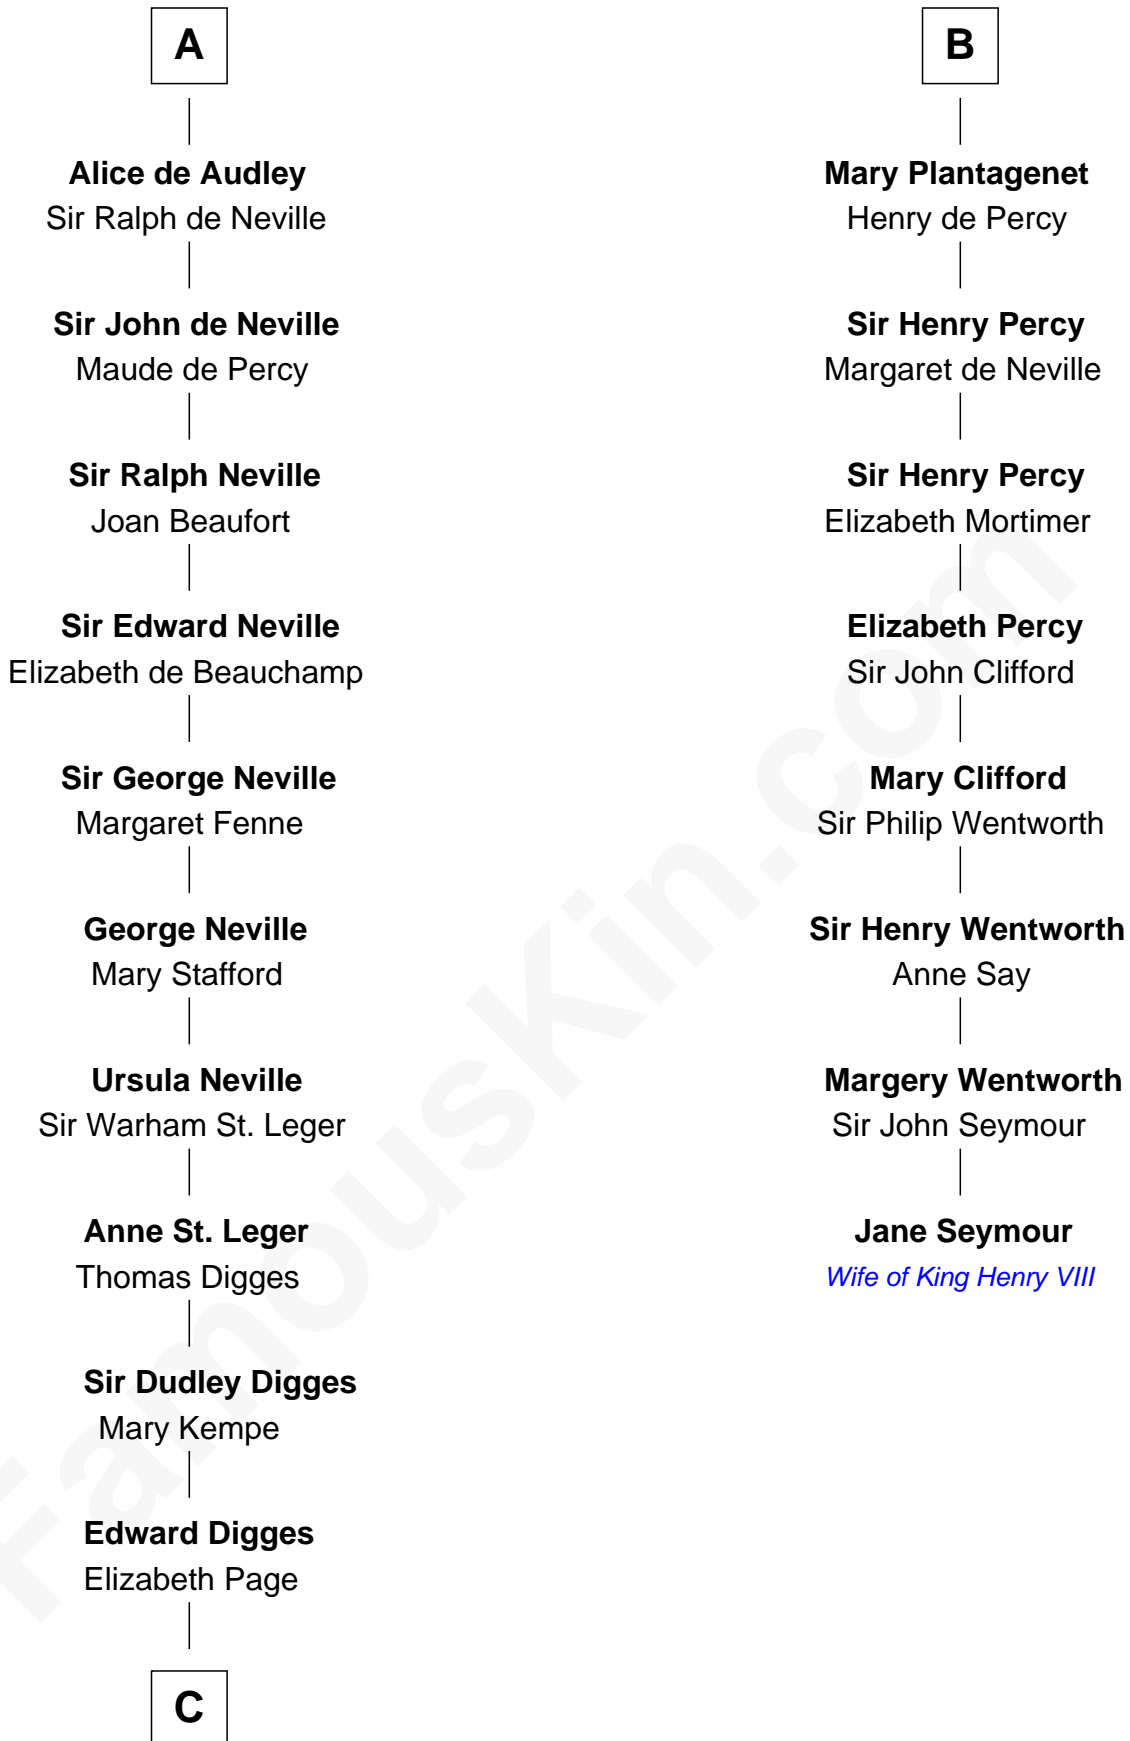

## Relationship Chart of

### Daniel Carroll

*Signer of the U.S. Constitution*

14th cousin 6 times removed of

### Jane Seymour

*3rd Wife of King Henry VIII*

**C**

—  
**William Digges**  
Elizabeth Sewall

—  
**Anne Digges**  
Henry Darnall

—  
**Eleanor Darnall**  
Daniel Carroll

—  
**Daniel Carroll**  
*Signer of the U.S. Constitution*