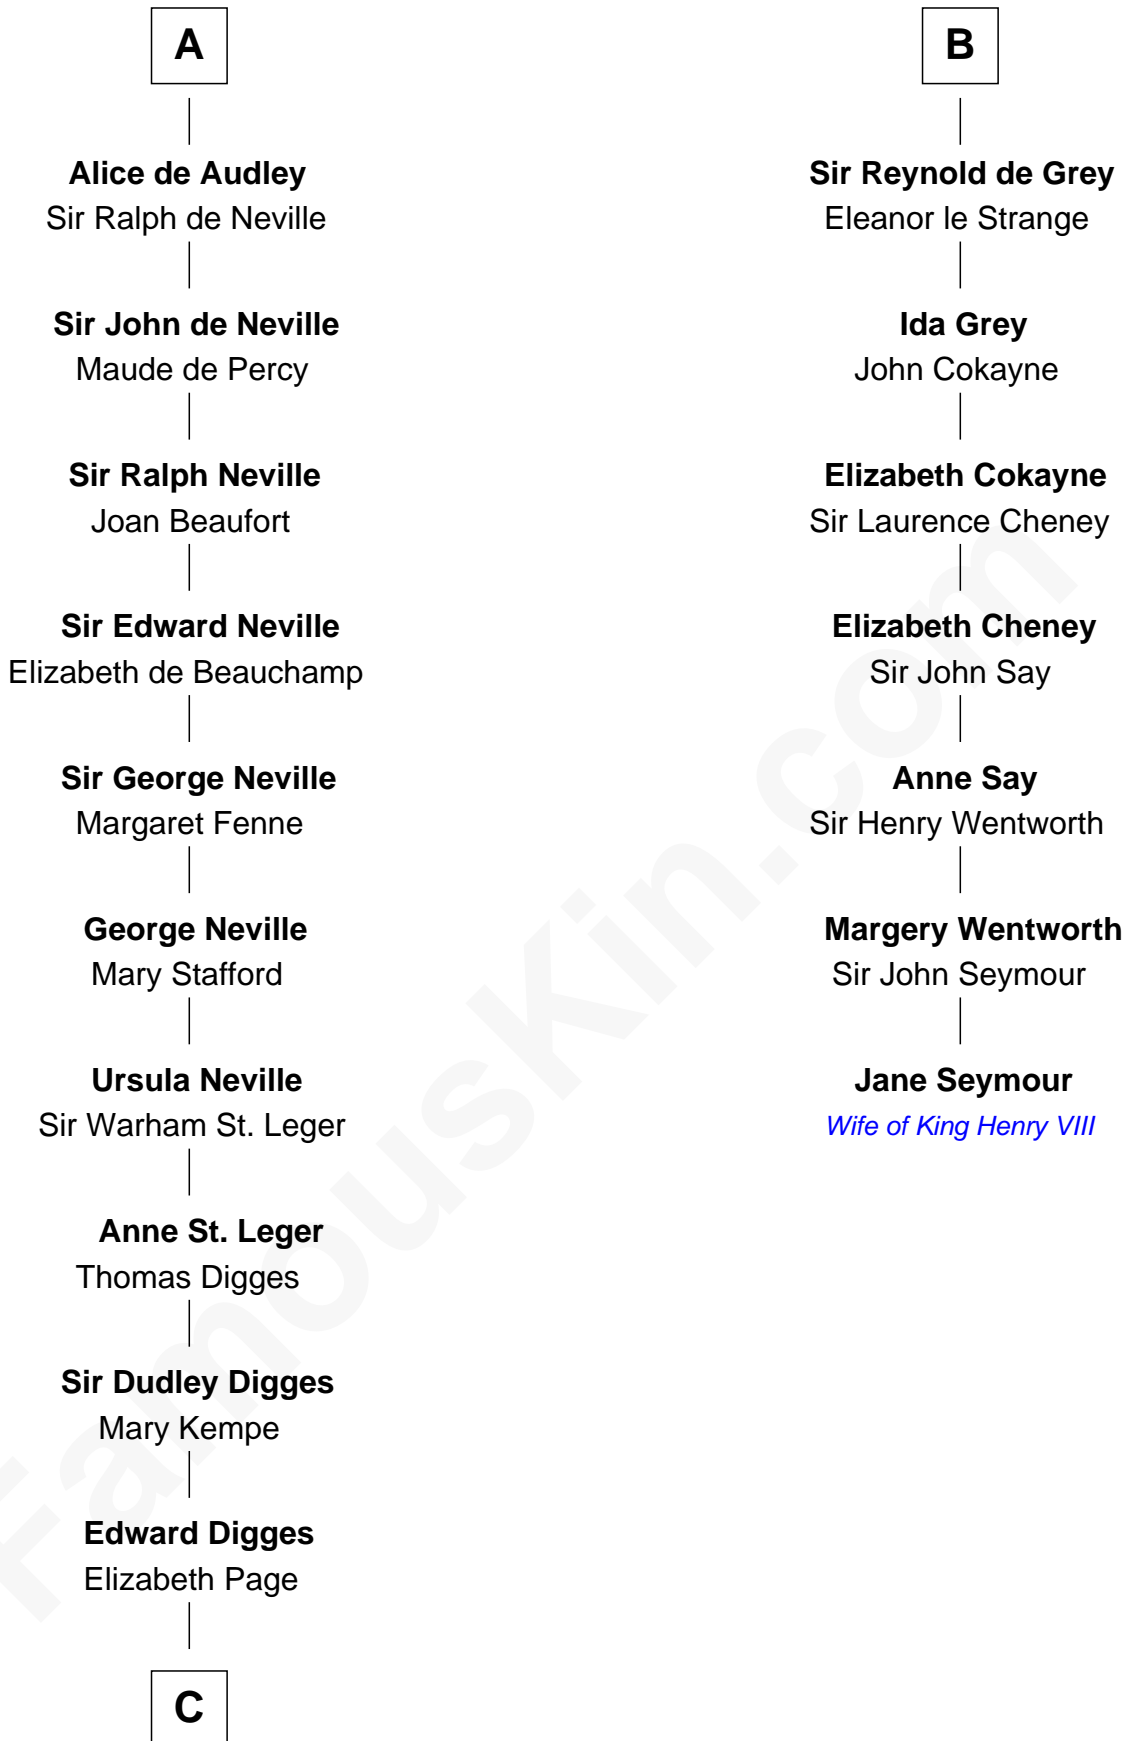

FamousKin.com

Relationship Chart of

Daniel Carroll

Signer of the U.S. Constitution

13th cousin 7 times removed of

Jane Seymour

3rd Wife of King Henry VIII

Malcolm III of Scotland

Ela Longespee
Sir James de Audley

Sir Hugh I de Audley
Iseult de Mortimer

A

David I, King of Scotland

Maud of Northumberland

Henry of Huntingdon

Ada de Warenne

David of Huntingdon

Maud of Chester

Ada of Huntingdon

Sir Henry de Hastings

Sir Henry de Hastings

Joan de Cantilupe

Sir John de Hastings

Isabel de Valence

Elizabeth de Hastings

Sir Roger de Grey

B

C

—
William Digges
Elizabeth Sewall

—
Anne Digges
Henry Darnall

—
Eleanor Darnall
Daniel Carroll

—
Daniel Carroll
Signer of the U.S. Constitution

FamousKin.com