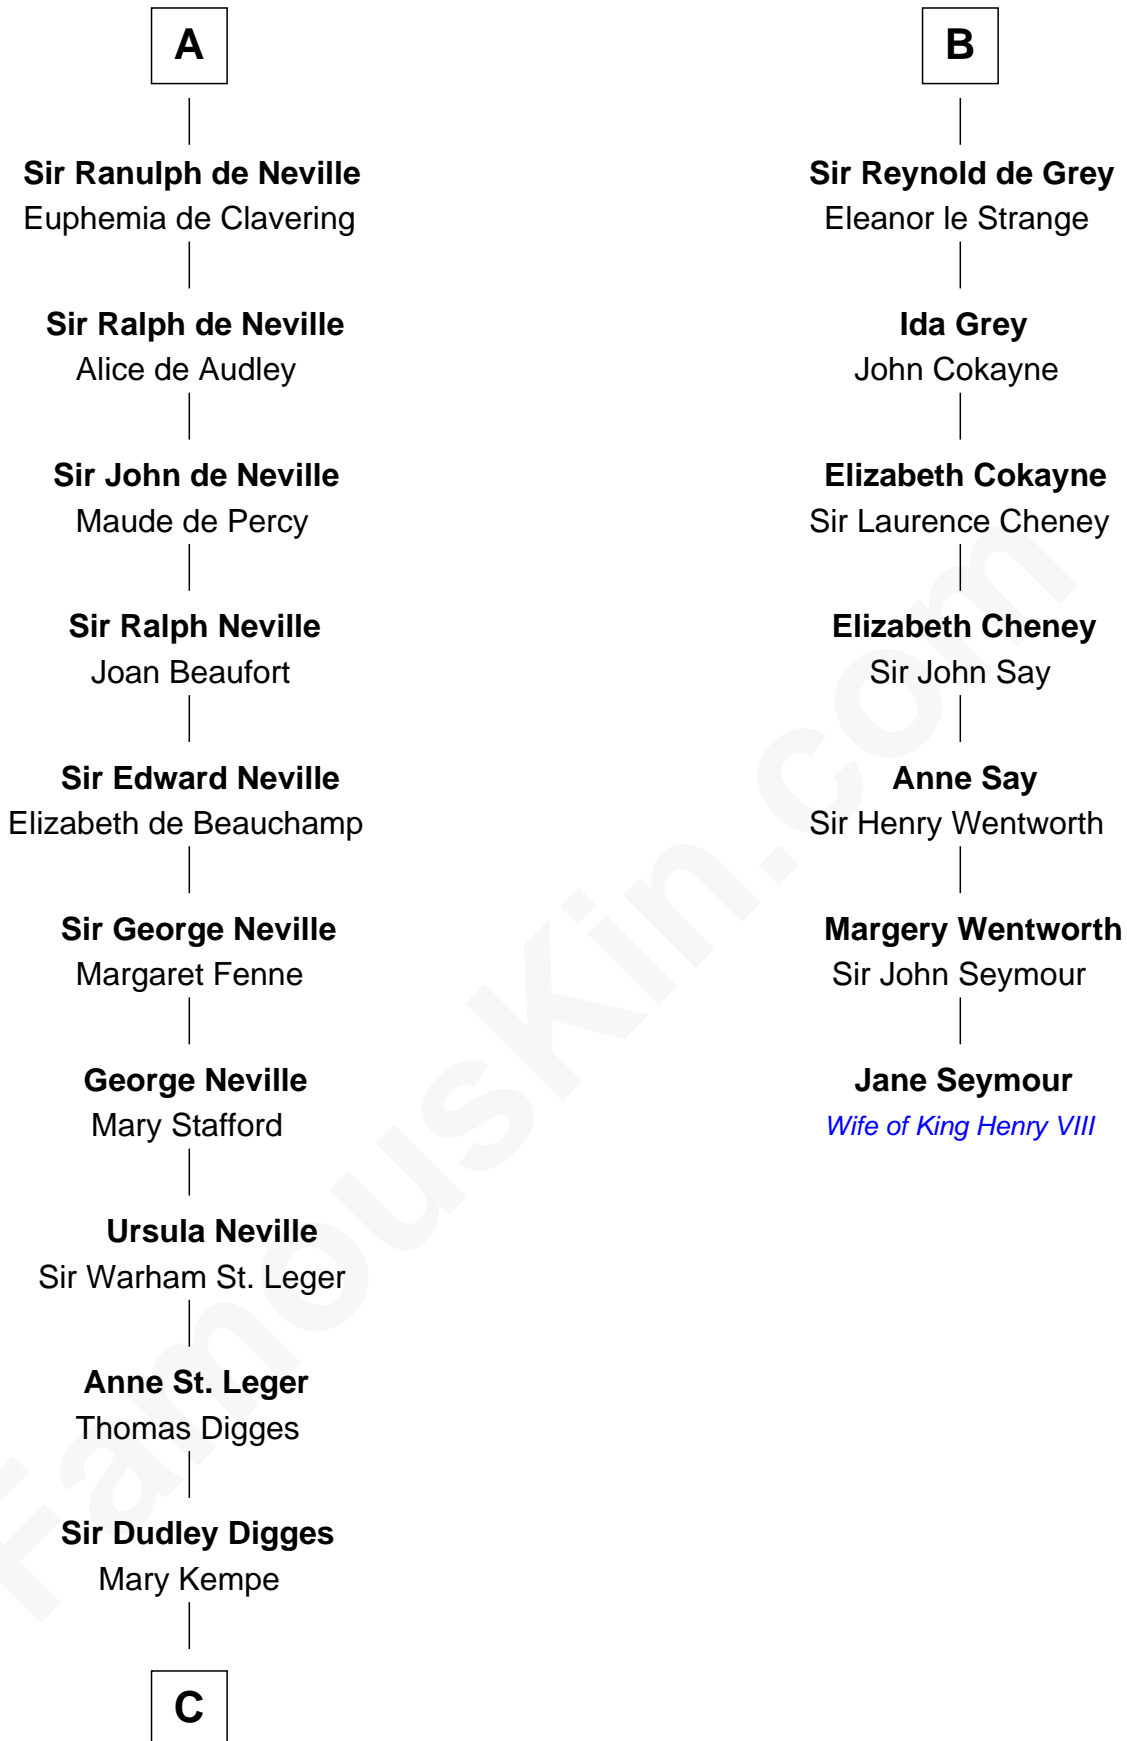

FamousKin.com

Relationship Chart of

Daniel Carroll

Signer of the U.S. Constitution

13th cousin 8 times removed of

Jane Seymour

3rd Wife of King Henry VIII

Waltheof II of Northumbria

Judith of Lens

Alice of Northumberland

Ralph de Tony

Roger de Tony

Ida of Hainault

Sir Ralph de Tony

Margaret Beaumont

Ida de Tony

Maud of Northumberland

David I, King of Scotland

Henry of Huntingdon

Ada de Warenne

David of Huntingdon

Maud of Chester

Ada of Huntingdon

Sir Henry de Hastings

Sir Henry de Hastings

Joan de Cantilupe

Sir John de Hastings

Isabel de Valence

Elizabeth de Hastings

Sir Roger de Grey

B

C