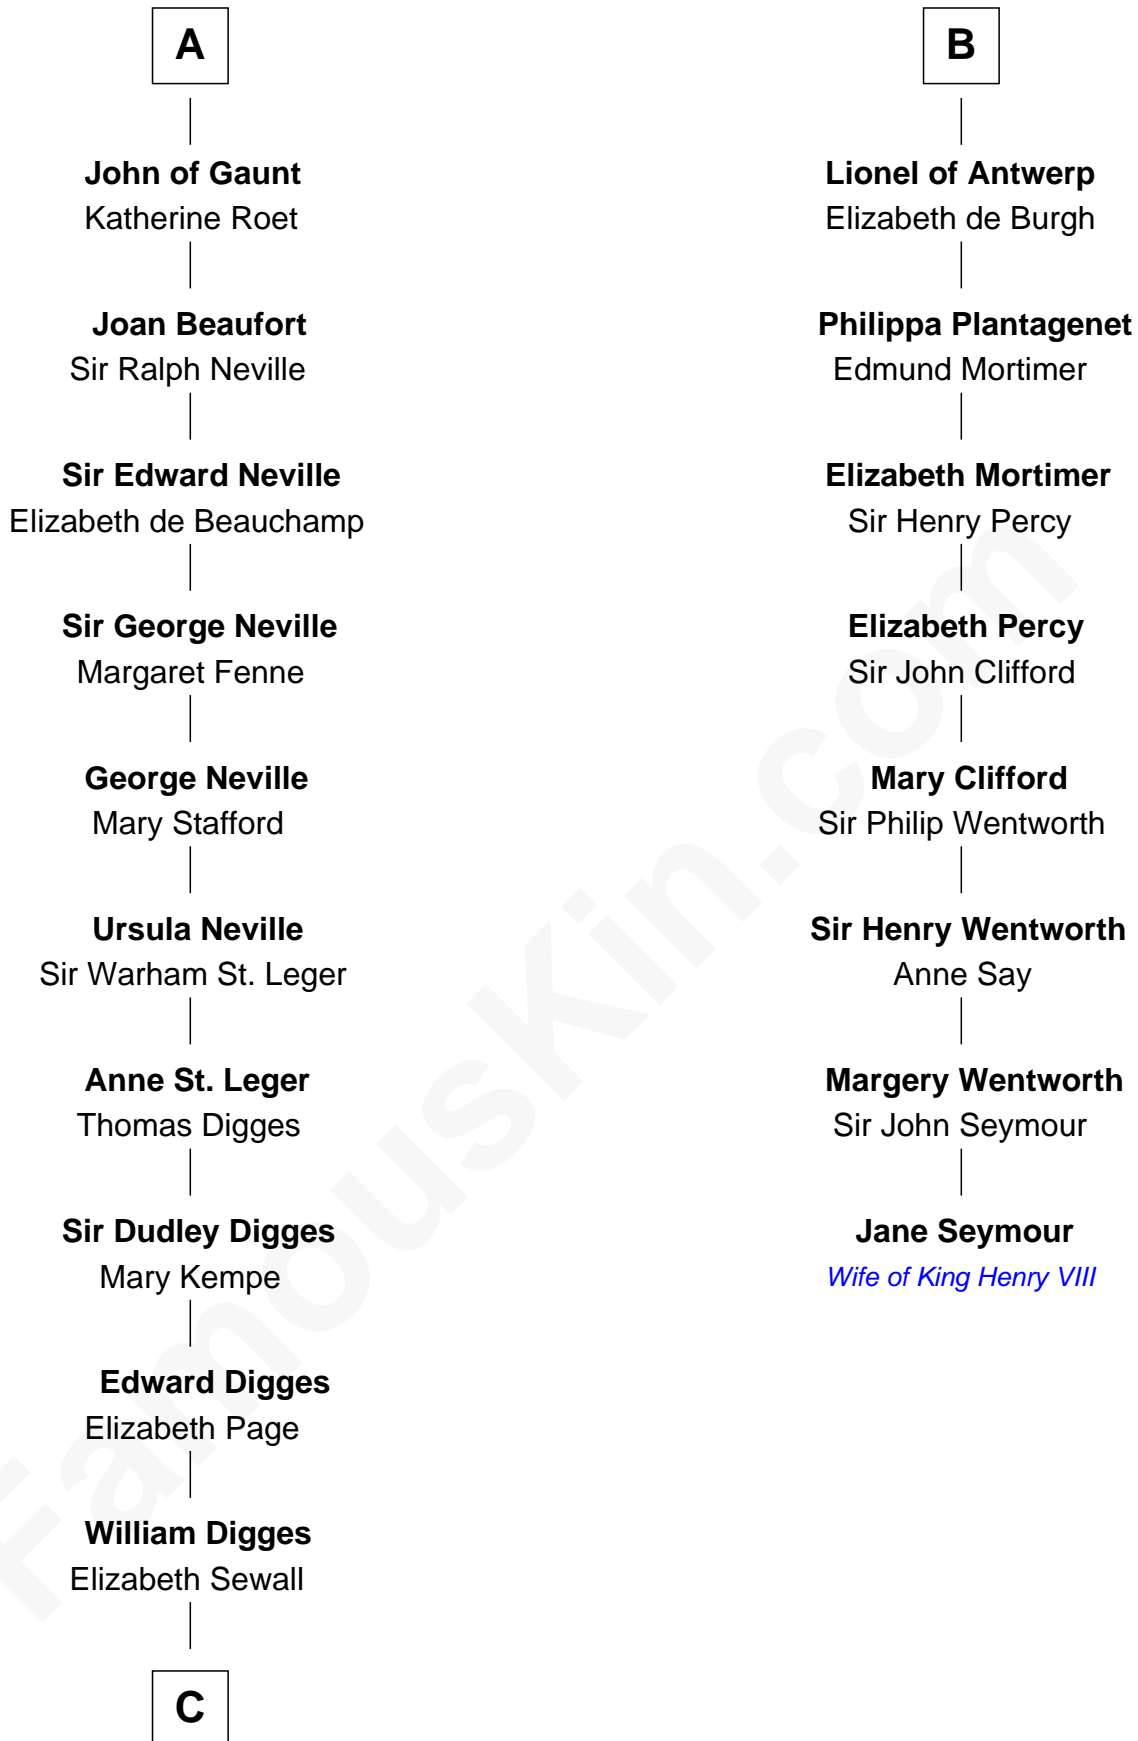

FamousKin.com

Relationship Chart of

Daniel Carroll

Signer of the U.S. Constitution

14th cousin 5 times removed of

Jane Seymour

3rd Wife of King Henry VIII

William VII de Montpellier

King Philip IV of France

Joan of Navarre

Isabella of France

Edward II, King of England

Edward III, King of England

Philippa of Hainault

B

C

—
Anne Digges
Henry Darnall

—
Eleanor Darnall
Daniel Carroll

—
Daniel Carroll
Signer of the U.S. Constitution

FamousKin.com