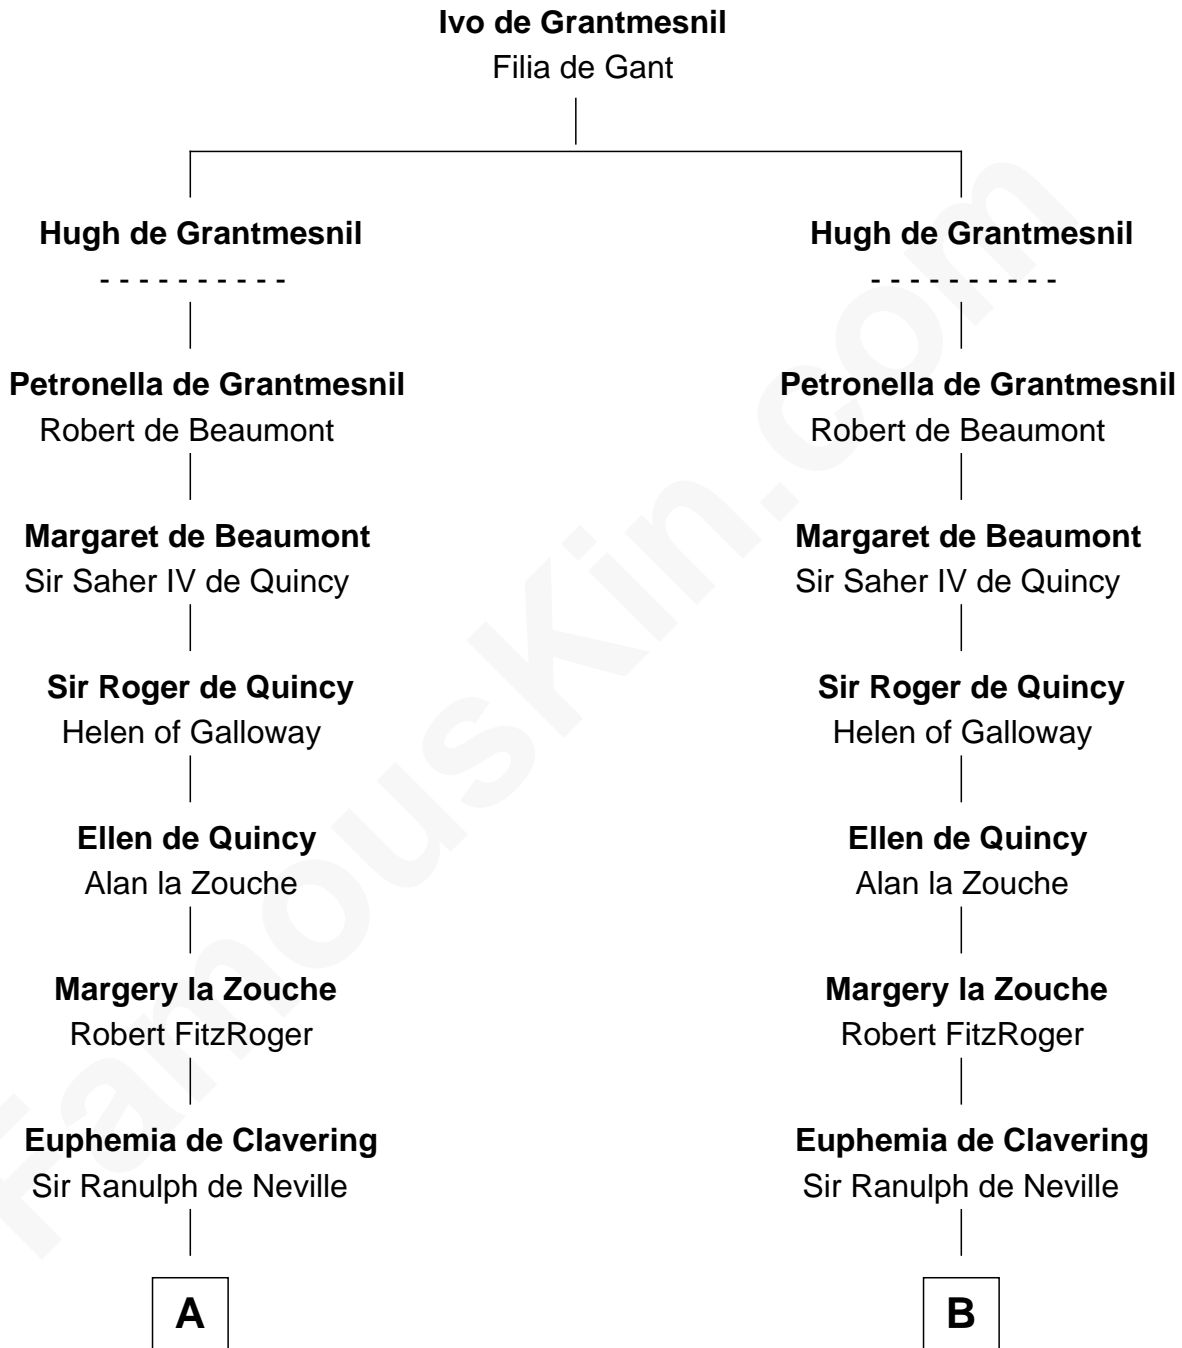

# FamousKin.com Relationship Chart of

**Daniel Carroll**

*Signer of the U.S. Constitution*

14th cousin 6 times removed of

**Jane Seymour**

*3rd Wife of King Henry VIII*

**C**

—  
**William Digges**  
Elizabeth Sewall

—  
**Anne Digges**  
Henry Darnall

—  
**Eleanor Darnall**  
Daniel Carroll

—  
**Daniel Carroll**  
*Signer of the U.S. Constitution*

FamousKin.com