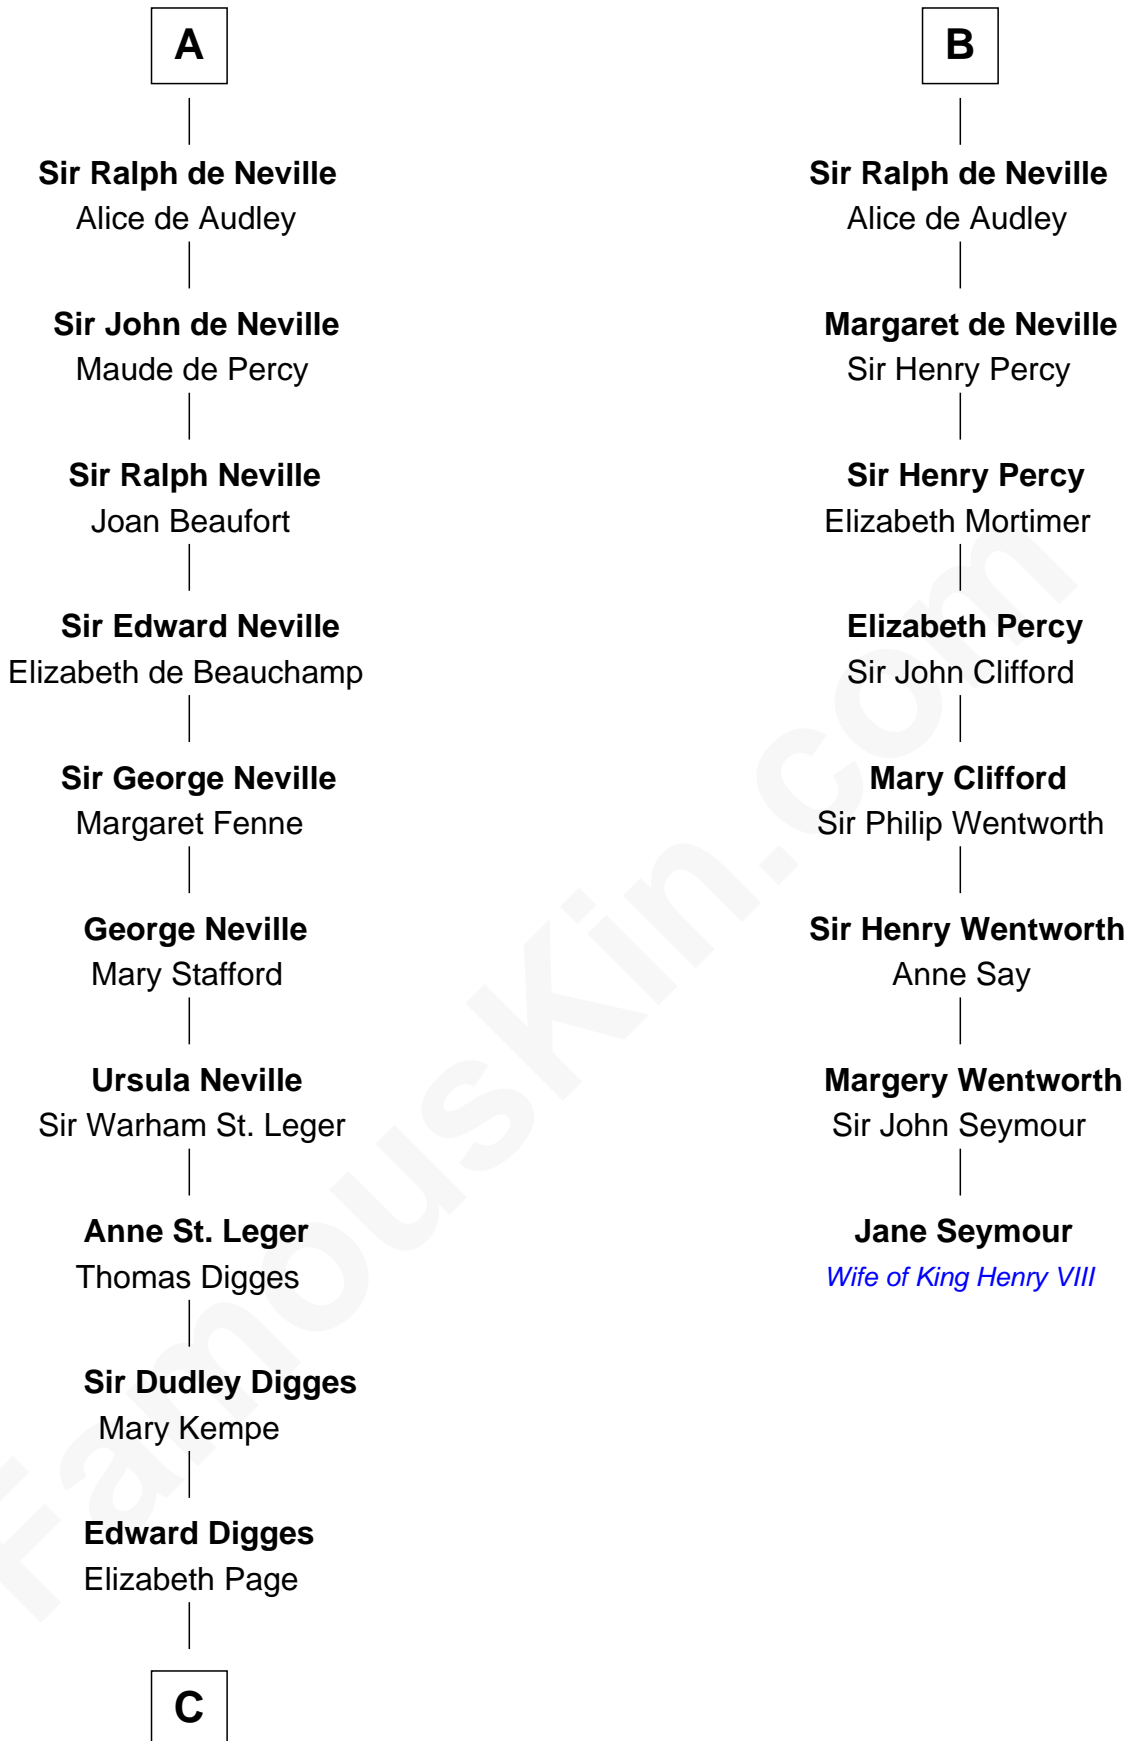

# FamousKin.com Relationship Chart of

**Daniel Carroll**

*Signer of the U.S. Constitution*

14th cousin 6 times removed of

**Jane Seymour**

*3rd Wife of King Henry VIII*

**C**

—  
**William Digges**  
Elizabeth Sewall

—  
**Anne Digges**  
Henry Darnall

—  
**Eleanor Darnall**  
Daniel Carroll

—  
**Daniel Carroll**  
*Signer of the U.S. Constitution*

FamousKin.com