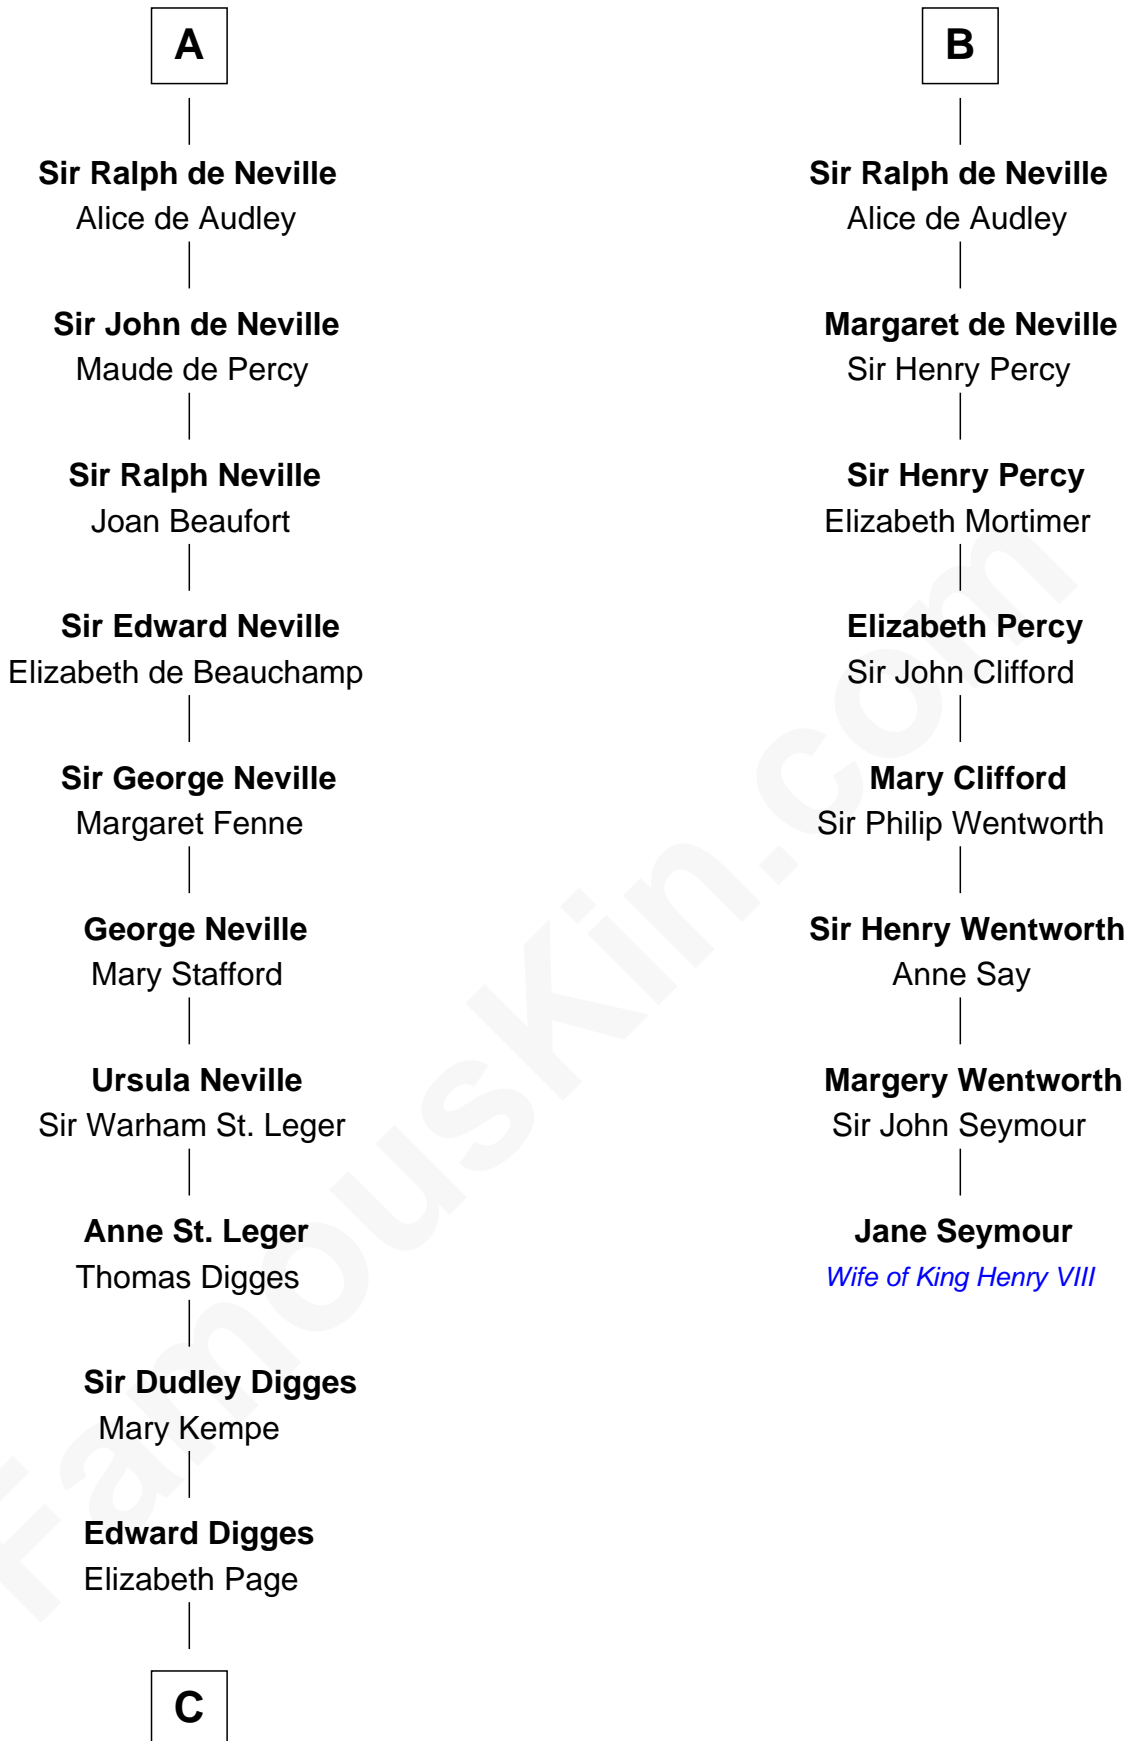

## Relationship Chart of

### Daniel Carroll

*Signer of the U.S. Constitution*

14th cousin 6 times removed of

### Jane Seymour

*3rd Wife of King Henry VIII*

**C**

—  
**William Digges**  
Elizabeth Sewall

—  
**Anne Digges**  
Henry Darnall

—  
**Eleanor Darnall**  
Daniel Carroll

—  
**Daniel Carroll**  
*Signer of the U.S. Constitution*