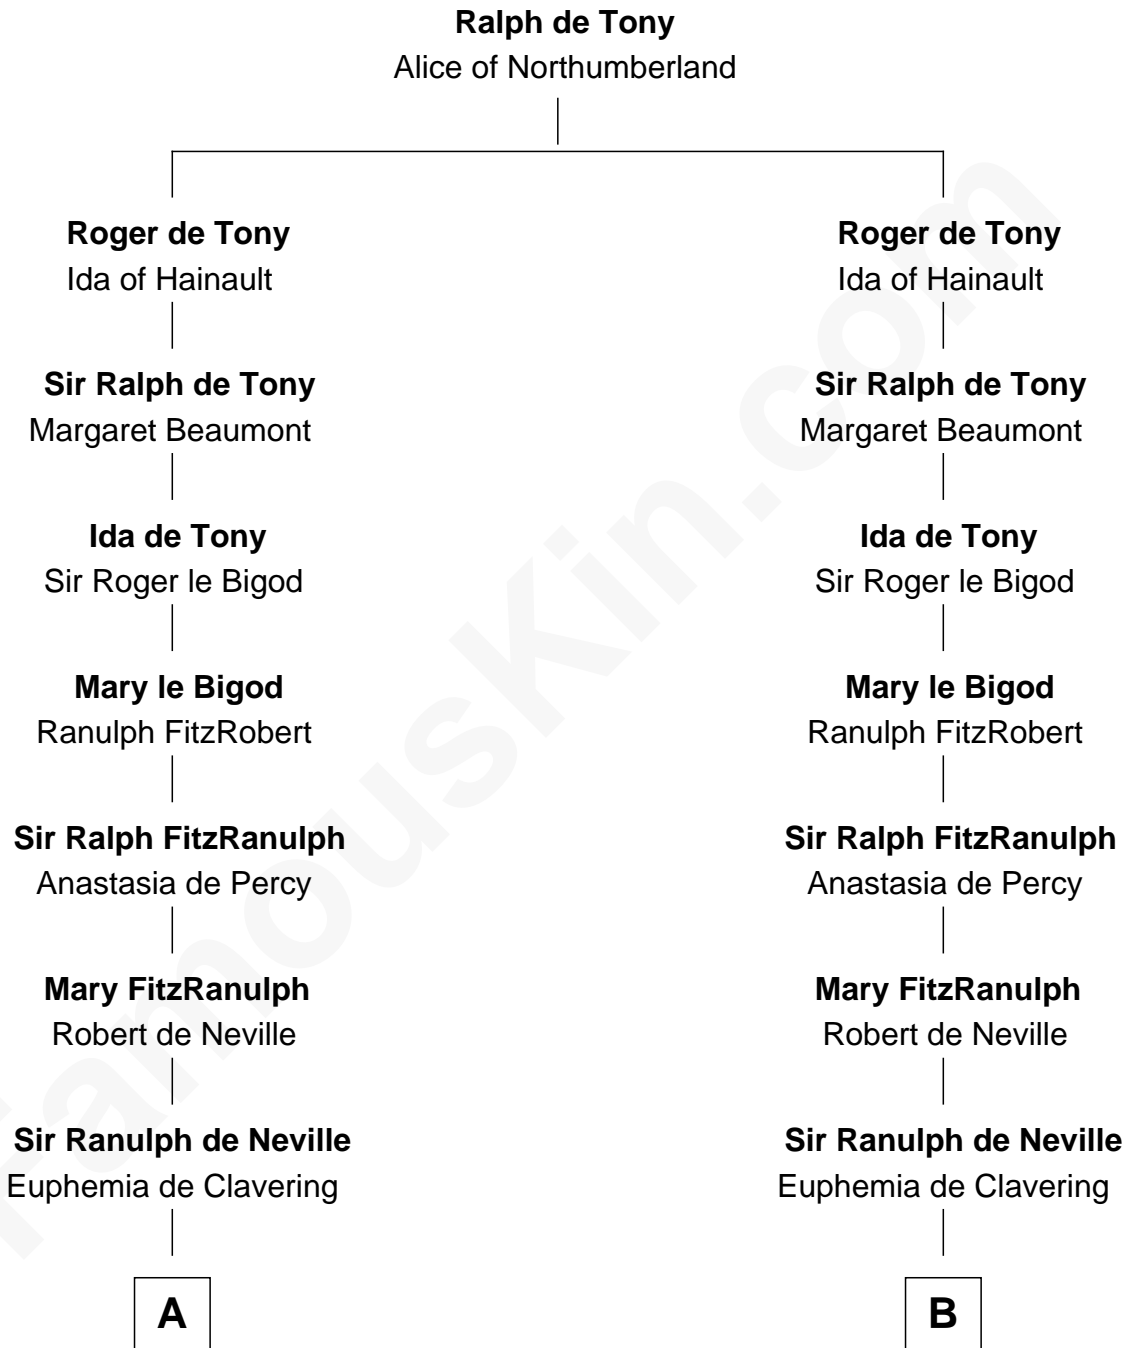

FamousKin.com

Relationship Chart of

Daniel Carroll

Signer of the U.S. Constitution

14th cousin 6 times removed of

Jane Seymour

3rd Wife of King Henry VIII