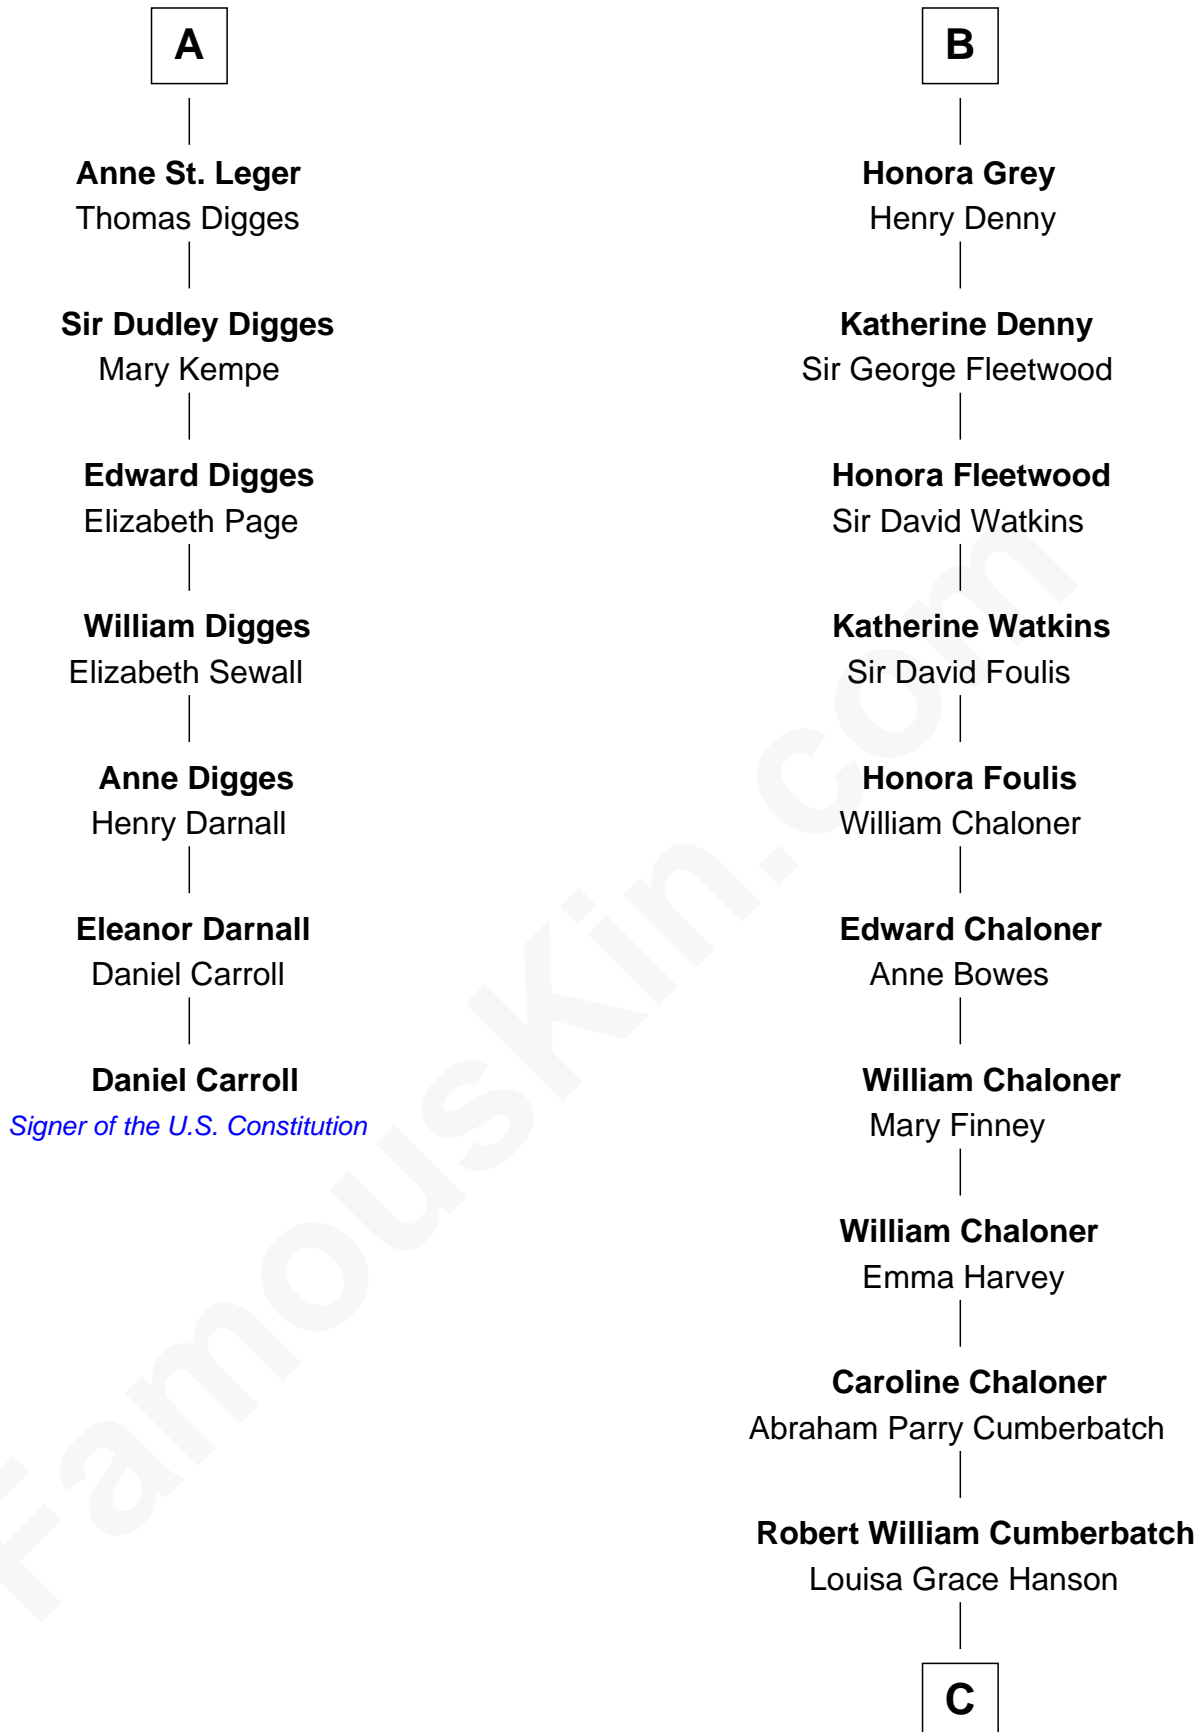

FamousKin.com

Relationship Chart of Daniel Carroll

Signer of the U.S. Constitution

13th cousin 7 times removed of

Benedict Cumberbatch

Movie, Television and Stage Actor

C

Henry Alfred Cumberbatch

Hélène Gertrude Rees

Henry Carlton Cumberbatch

Pauline Ellen Laing Congdon

Timothy Carlton Congdon Cumberbatch

Wanda Ventham

Benedict Cumberbatch

Movie, Television and Stage Actor