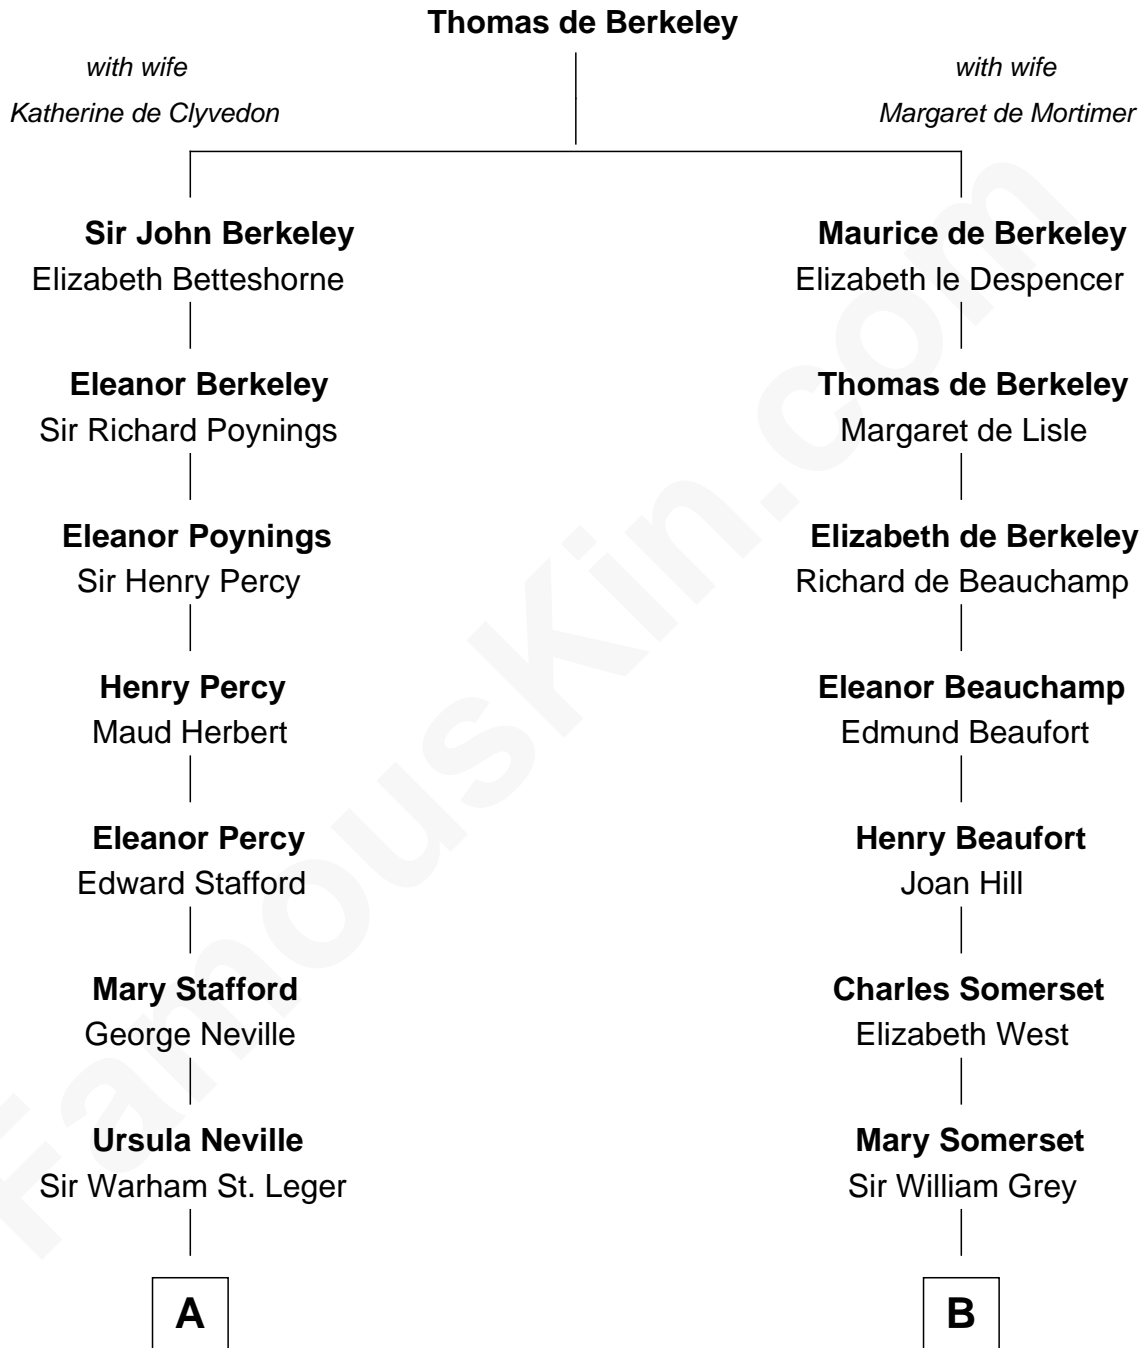

FamousKin.com

Relationship Chart of Daniel Carroll

Signer of the U.S. Constitution

13th cousin 7 times removed of

Benedict Cumberbatch

Movie, Television and Stage Actor

C

Henry Alfred Cumberbatch

Hélène Gertrude Rees

Henry Carlton Cumberbatch

Pauline Ellen Laing Congdon

Timothy Carlton Congdon Cumberbatch

Wanda Ventham

Benedict Cumberbatch

Movie, Television and Stage Actor