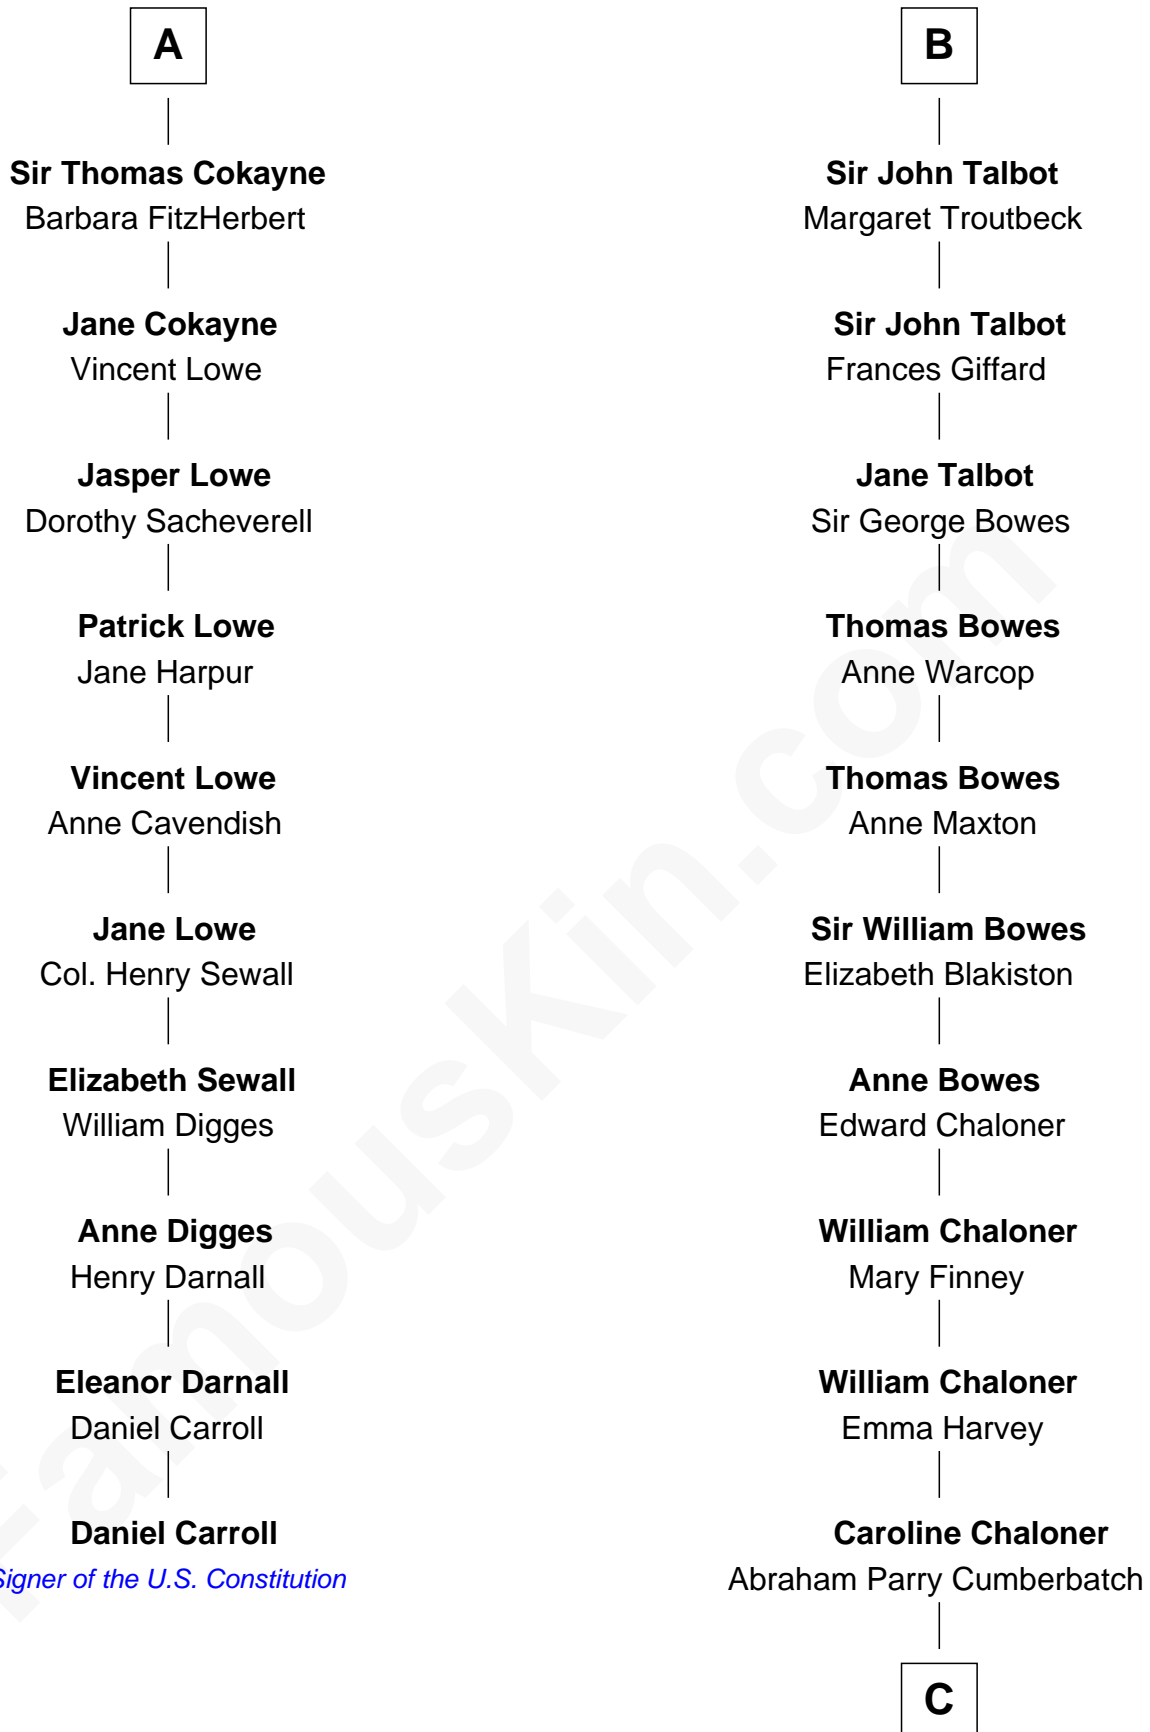

## Relationship Chart of

### Daniel Carroll

*Signer of the U.S. Constitution*

16th cousin 5 times removed of

### Benedict Cumberbatch

*Movie, Television and Stage Actor*

**Sir Robert de Ros**

Isabel de Aubeney

C

**Robert William Cumberbatch**

Louisa Grace Hanson

**Henry Alfred Cumberbatch**