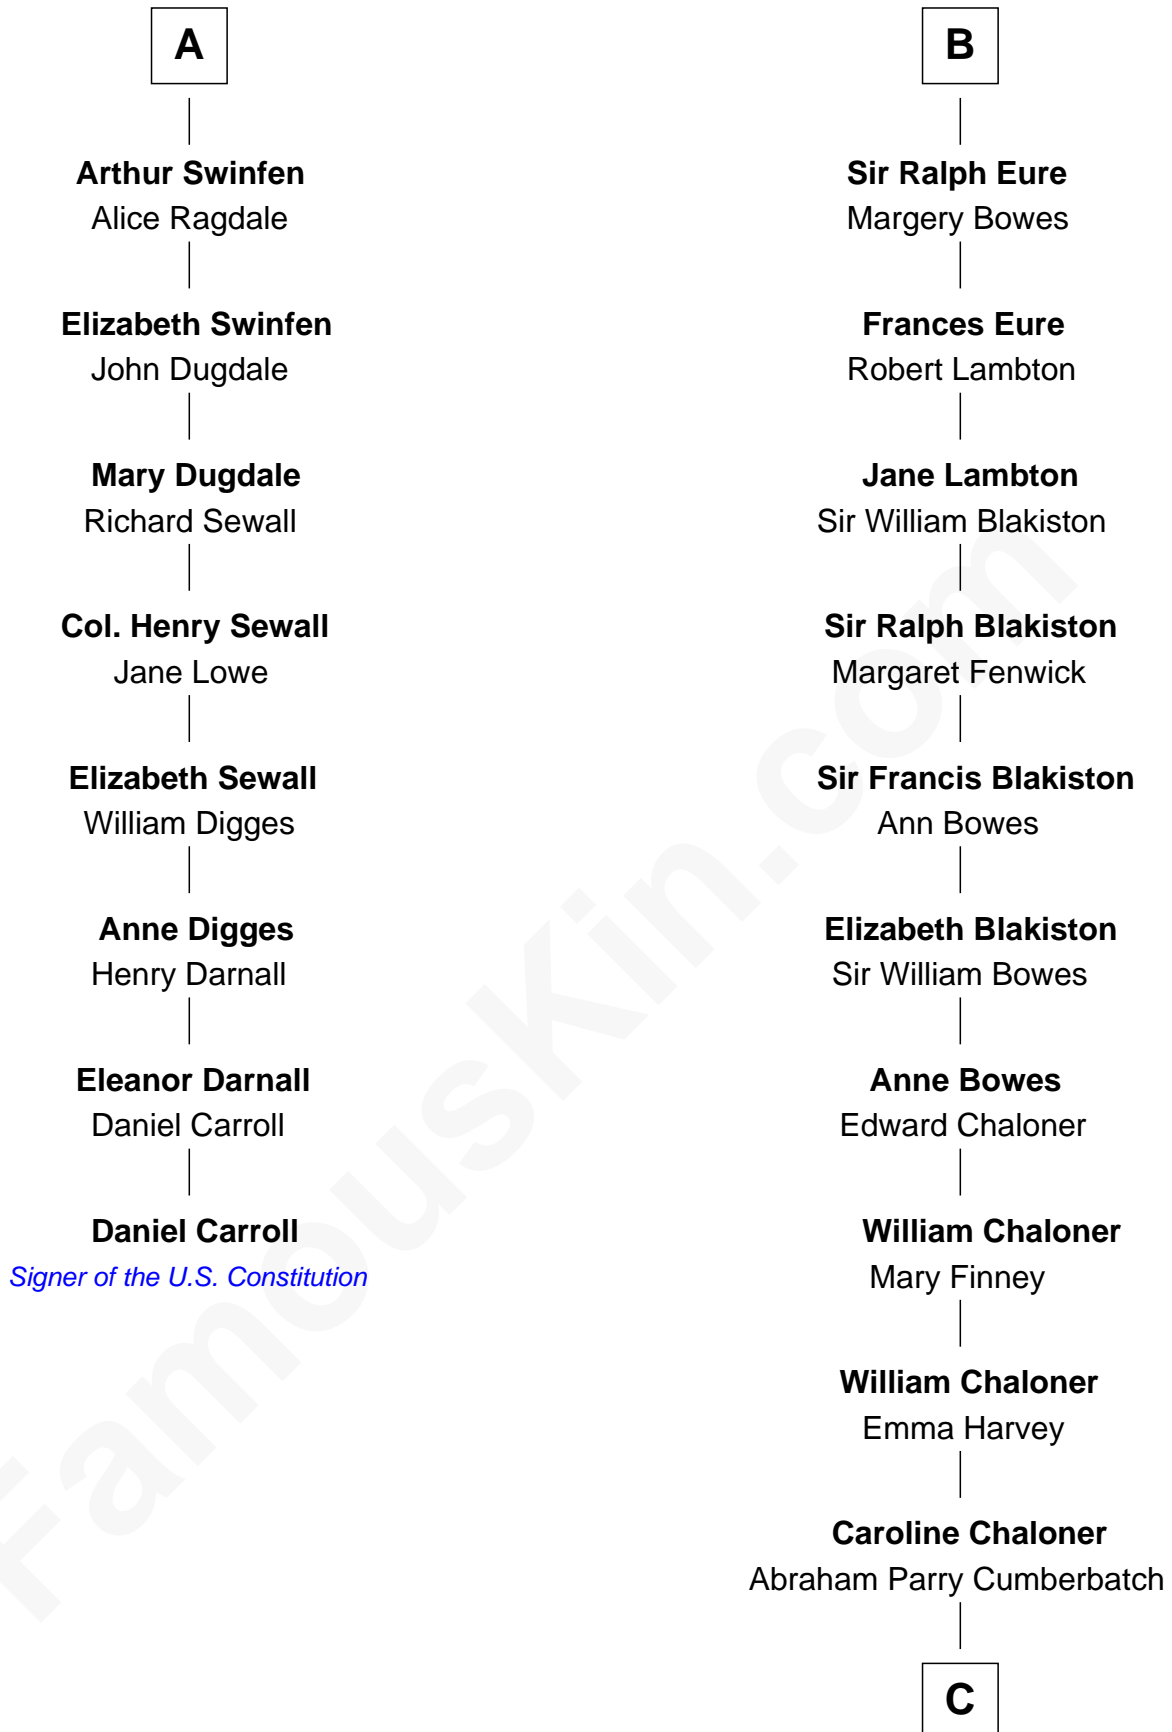

FamousKin.com

Relationship Chart of Daniel Carroll

Signer of the U.S. Constitution

14th cousin 7 times removed of

Benedict Cumberbatch

Movie, Television and Stage Actor

Ralph de Stafford

with wife
Katherine de Hastang

Dorothy Noel

William Swinfen

Sir William Eure

Elizabeth Willoughby

A

B

C

Robert William Cumberbatch

Louisa Grace Hanson

Henry Alfred Cumberbatch

Hélène Gertrude Rees

Henry Carlton Cumberbatch

Pauline Ellen Laing Congdon

Timothy Carlton Congdon Cumberbatch

Wanda Ventham

Benedict Cumberbatch