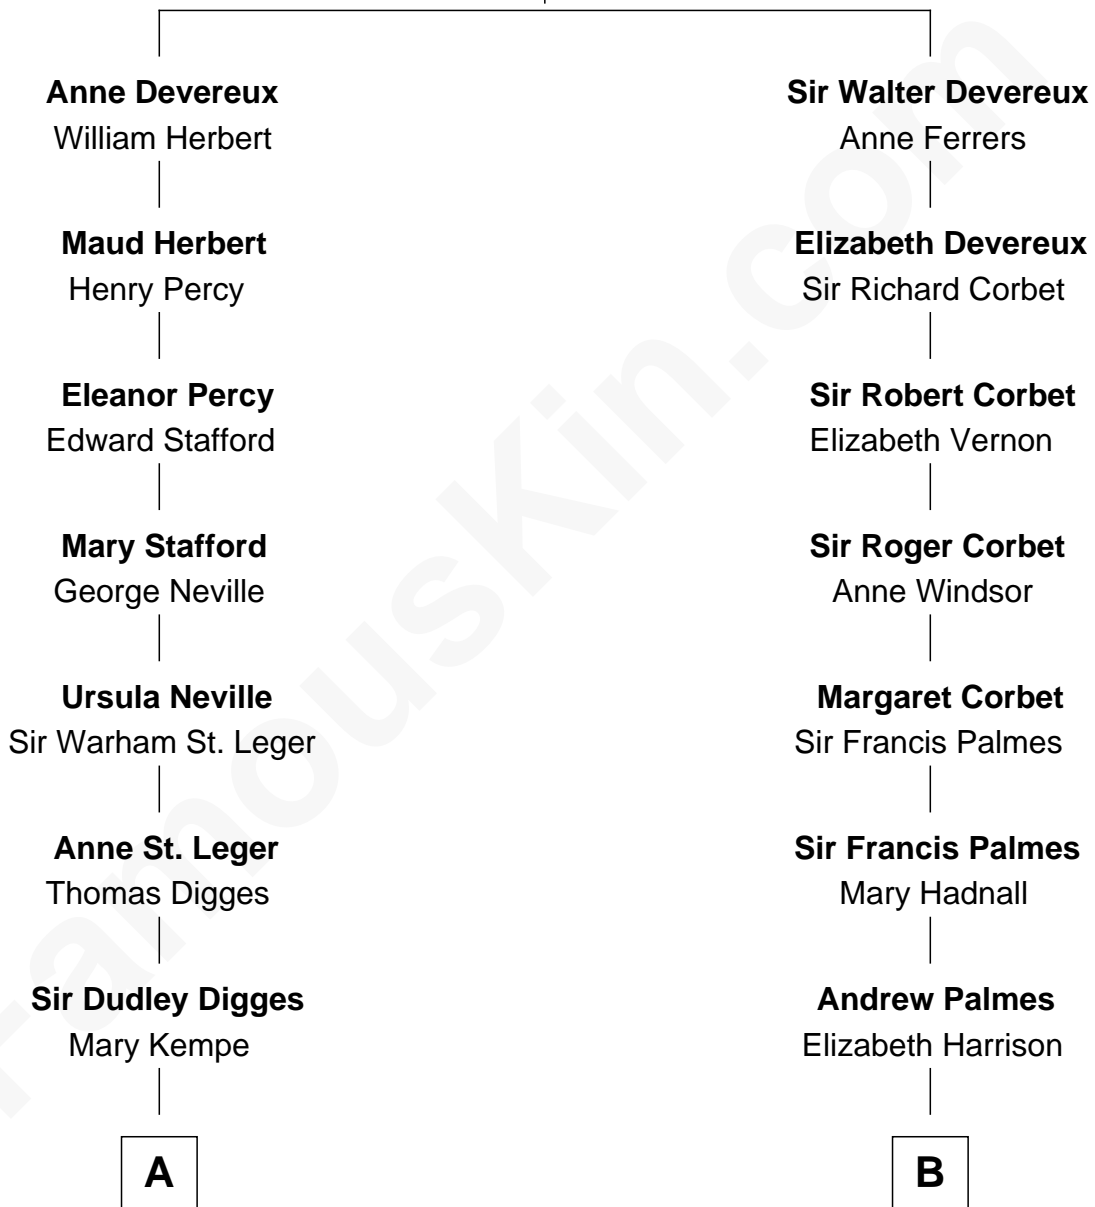

FamousKin.com

Relationship Chart of Daniel Carroll

Signer of the U.S. Constitution

11th cousin 7 times removed of

Benedict Cumberbatch

Movie, Television and Stage Actor

Sir Walter Devereux

Elizabeth Merbery