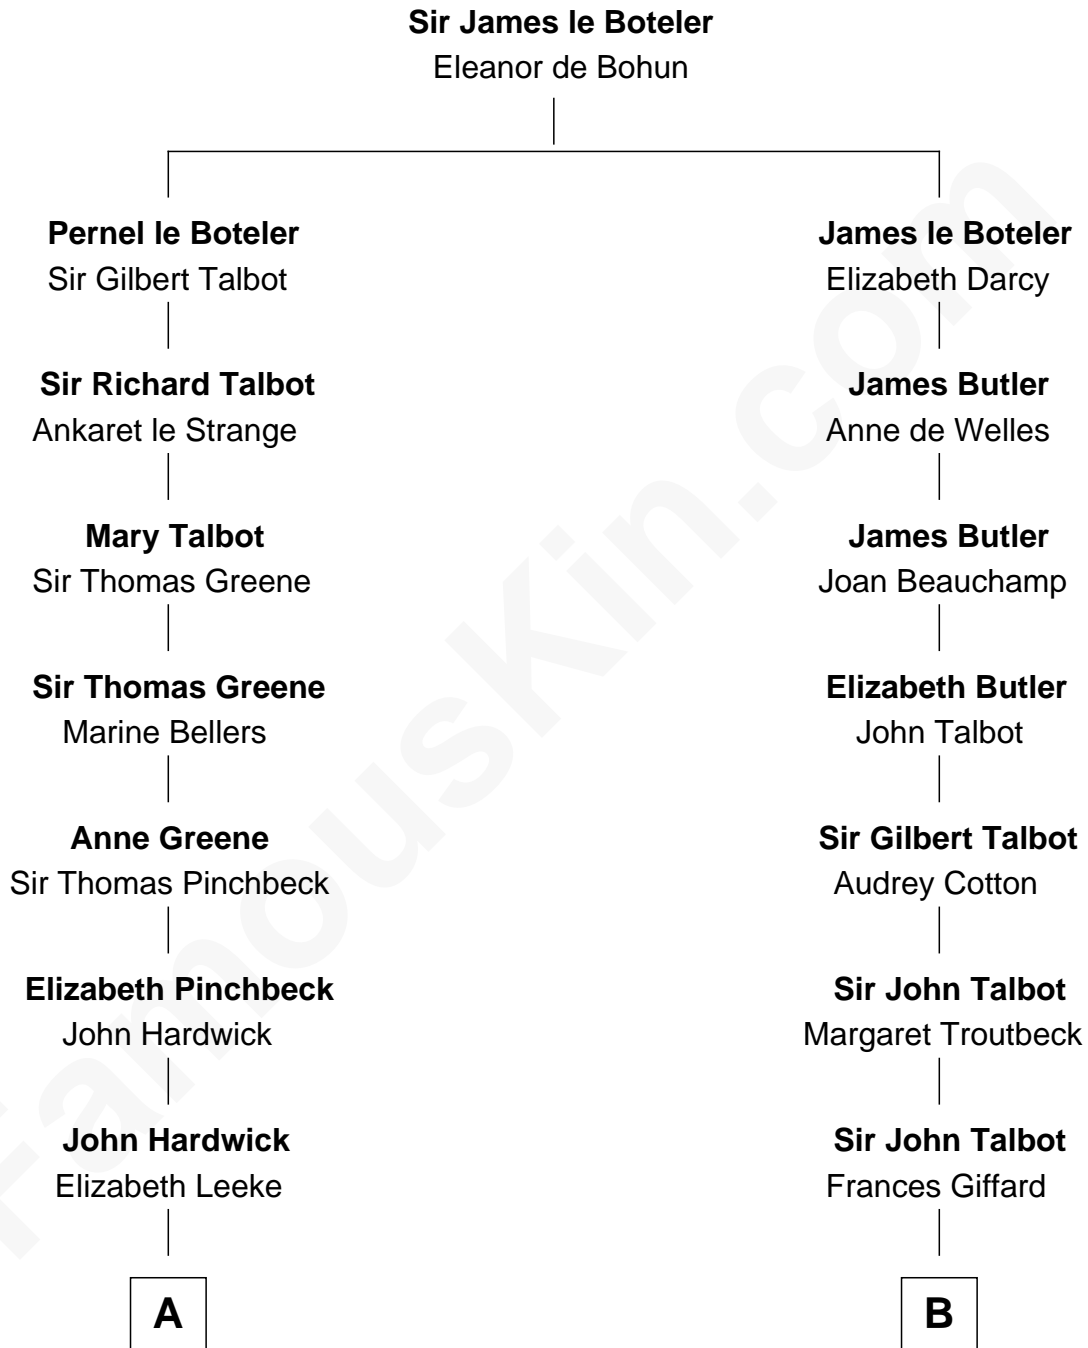

# FamousKin.com

## Relationship Chart of Daniel Carroll

*Signer of the U.S. Constitution*

14th cousin 5 times removed of

**Benedict Cumberbatch**

*Movie, Television and Stage Actor*

C

**Henry Carlton Cumberbatch**

Pauline Ellen Laing Congdon