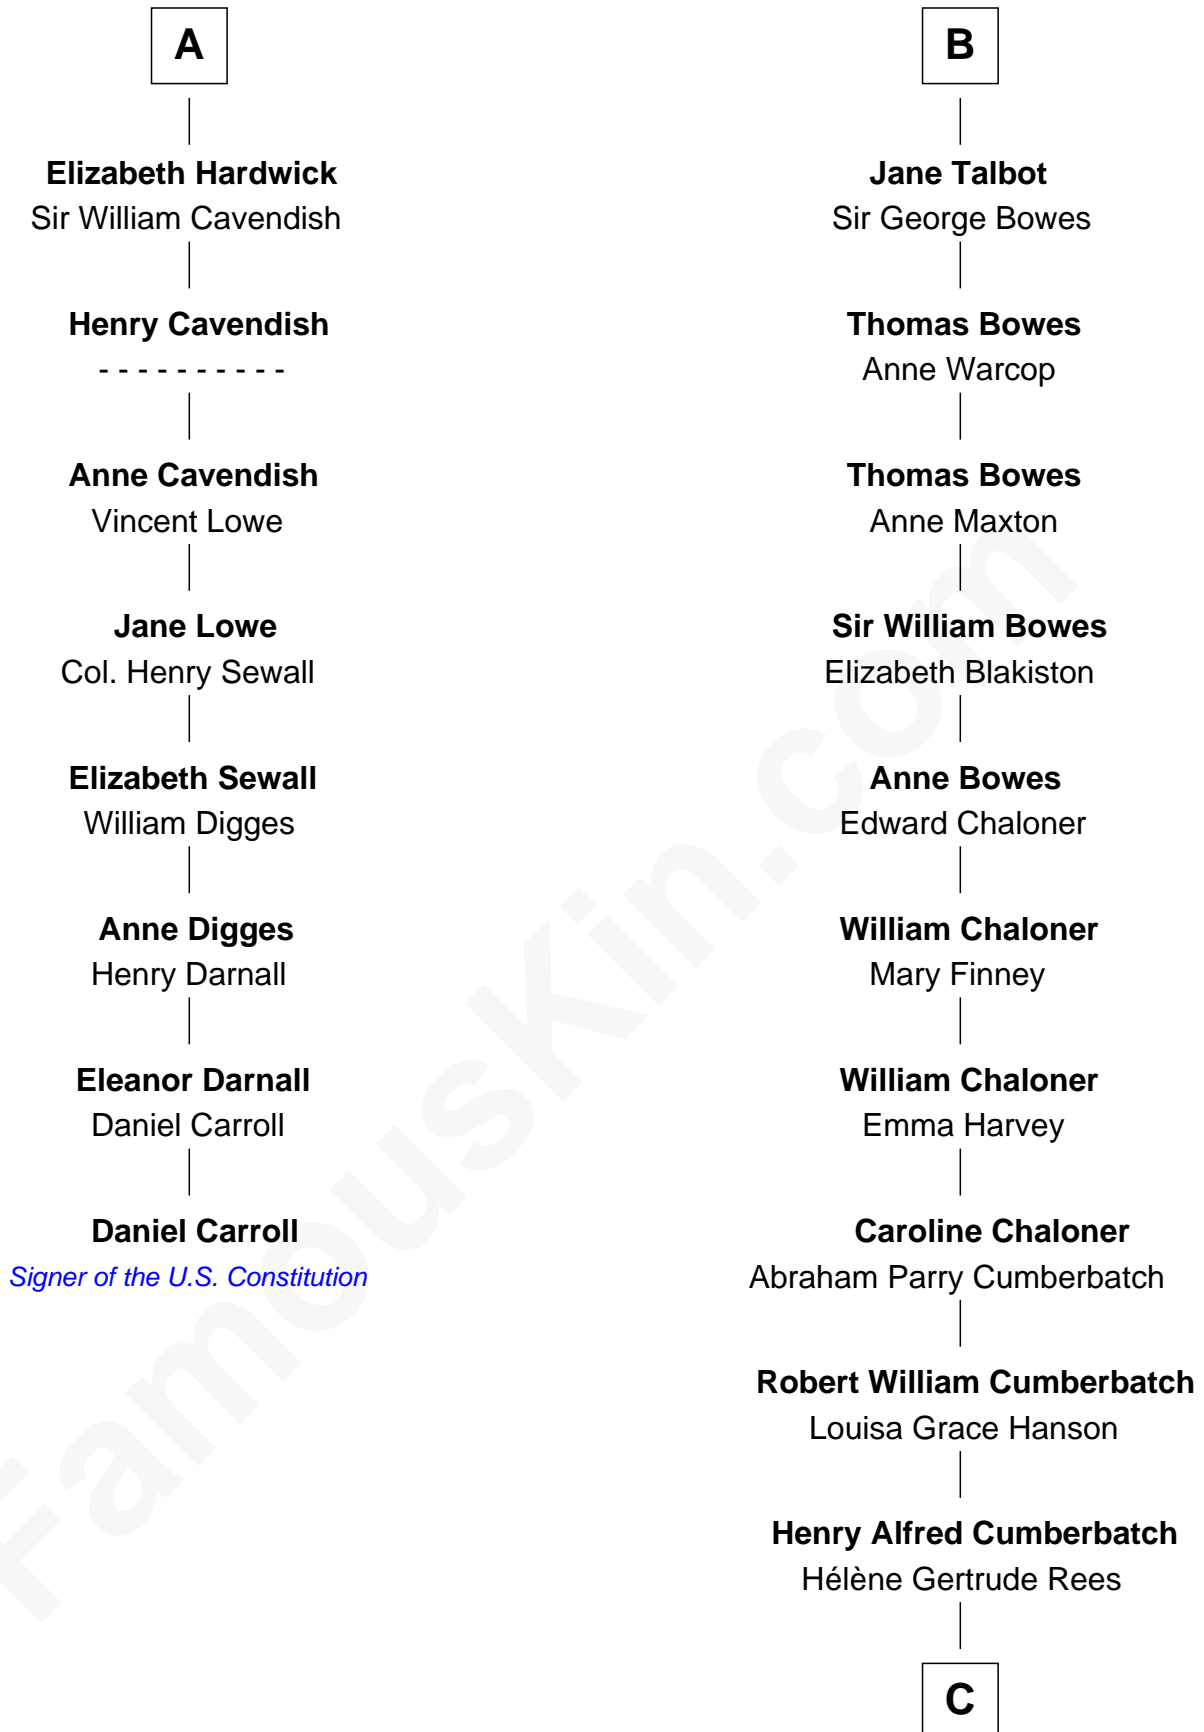

## Relationship Chart of Daniel Carroll

*Signer of the U.S. Constitution*

14th cousin 5 times removed of

**Benedict Cumberbatch**

*Movie, Television and Stage Actor*

C

**Henry Carlton Cumberbatch**

Pauline Ellen Laing Congdon