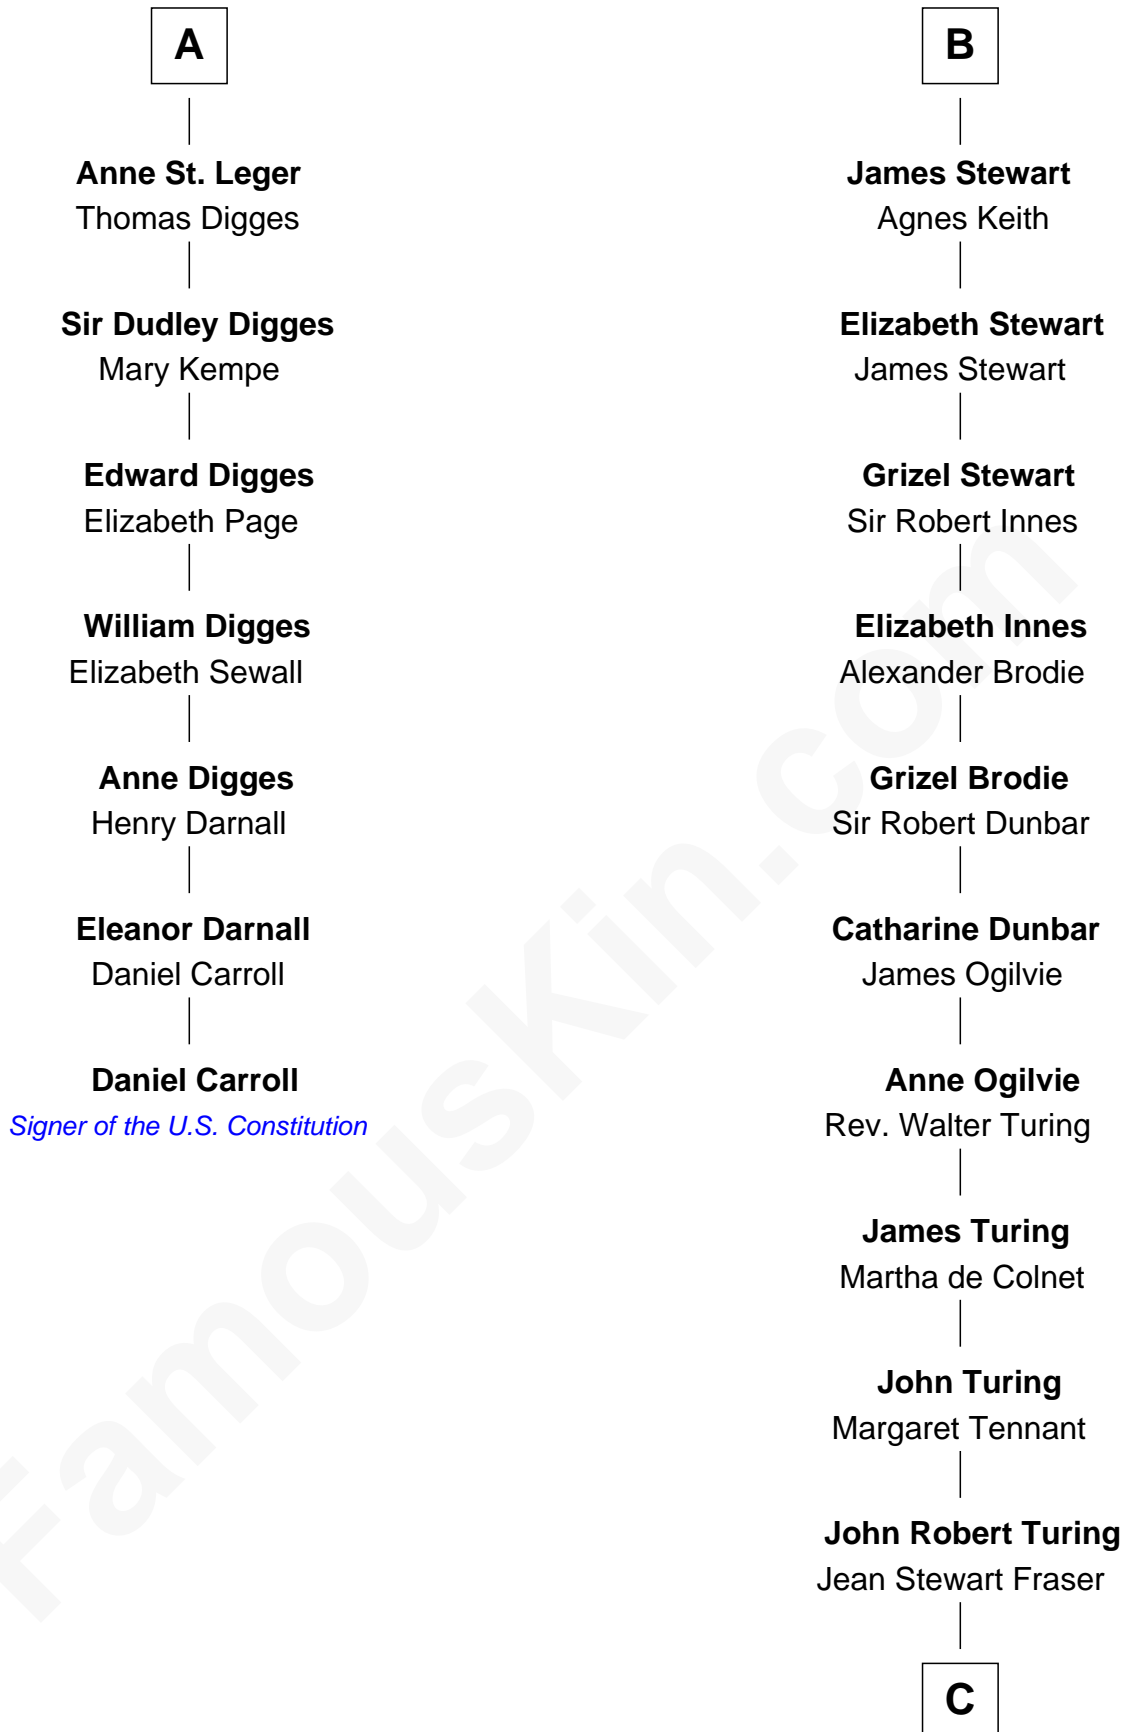

FamousKin.com

Relationship Chart of

Daniel Carroll

Signer of the U.S. Constitution

13th cousin 6 times removed of

Alan Turing

WWII Codebreaker of Nazi Enigma Machine

C

Rev. John Robert Turing
Fanny Montague Boyd

Julius Matheson Turing
Ethel Sara Stoney

Alan Turing

WWII Codebreaker of Nazi Enigma Machine

FamousKin.com