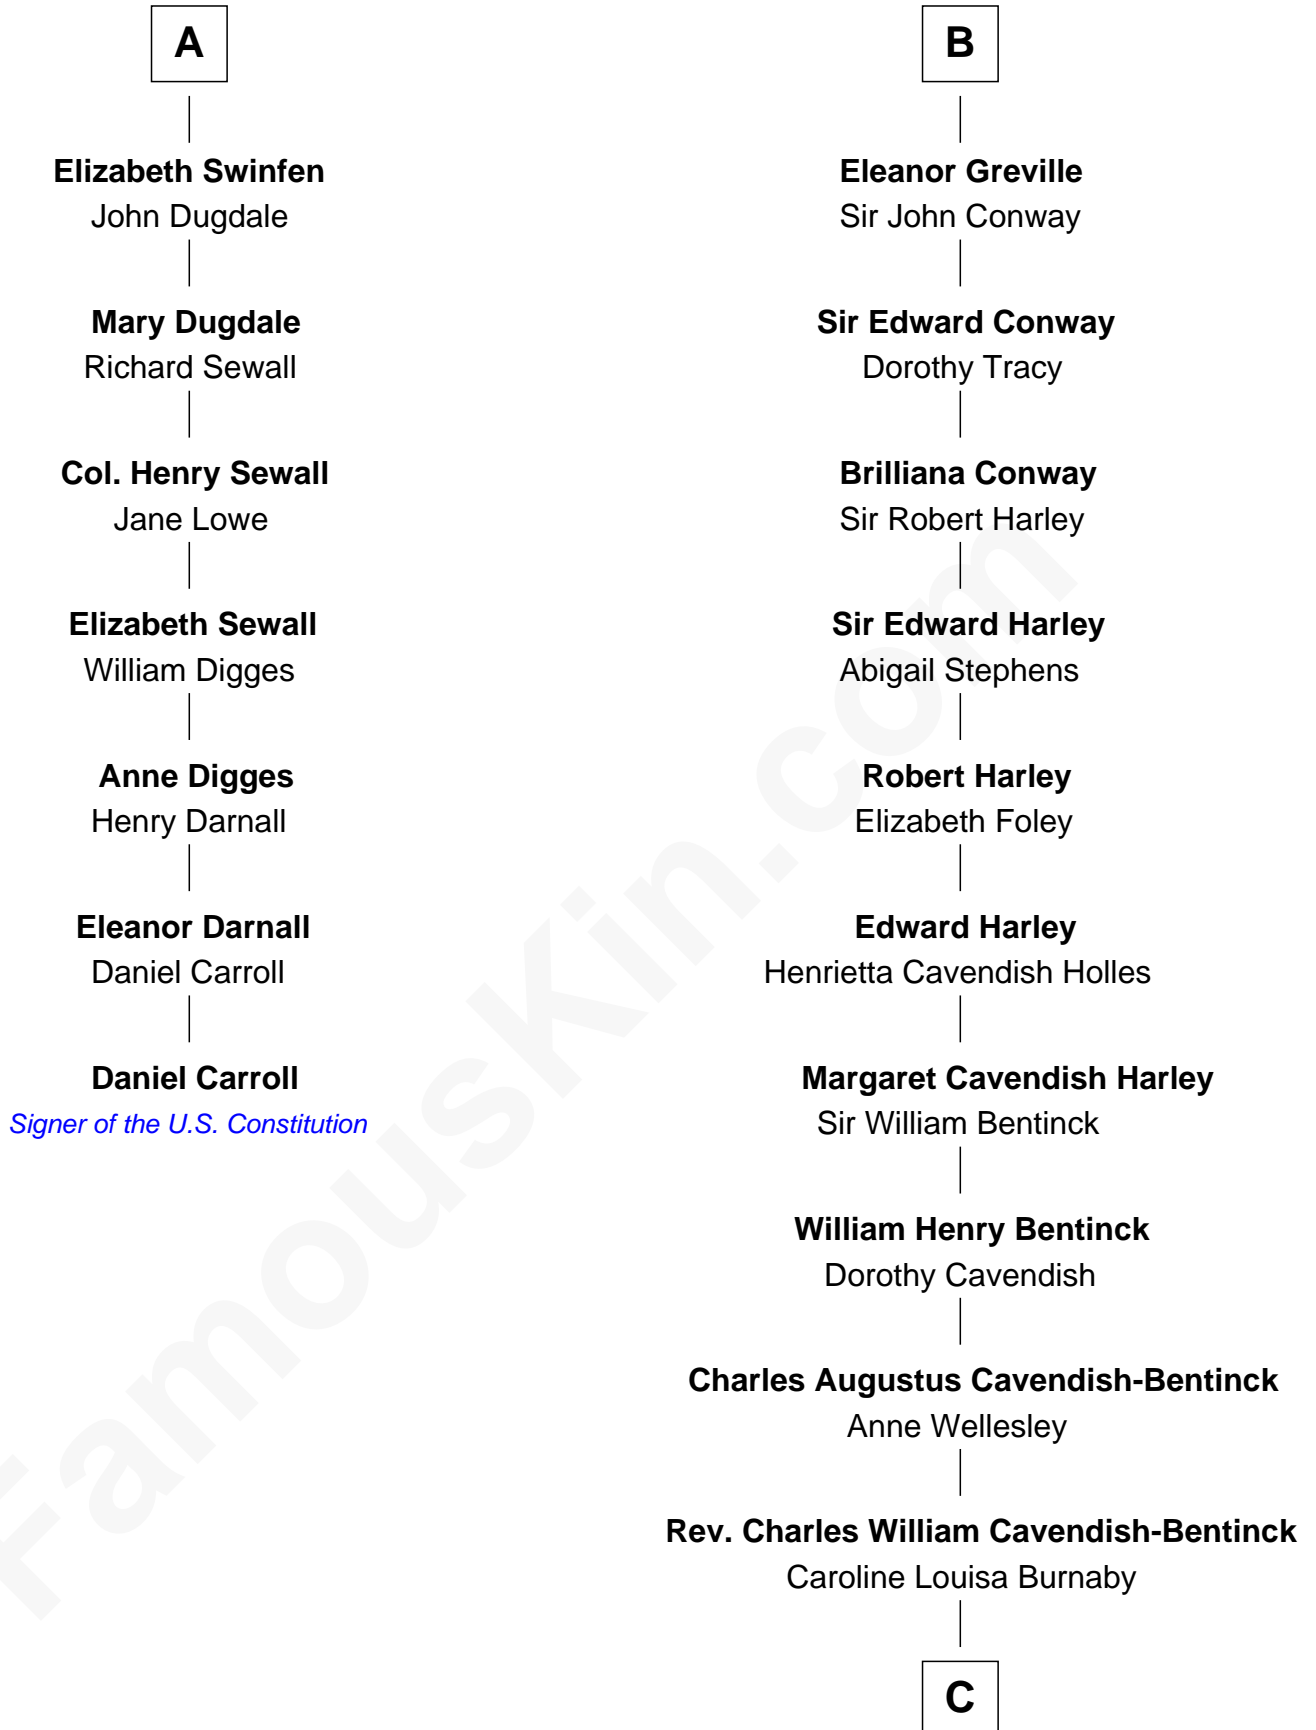

FamousKin.com Relationship Chart of

Daniel Carroll

Signer of the U.S. Constitution

13th cousin 6 times removed of

Queen Elizabeth II

Queen of the United Kingdom

Sir John Stafford

Margaret Stafford

C

Cecilia Nina Cavendish-Bentinck

Claude George Bowes-Lyon

Elizabeth Bowes-Lyon

George VI, King of the United Kingdom

Queen Elizabeth II

Queen of the United Kingdom