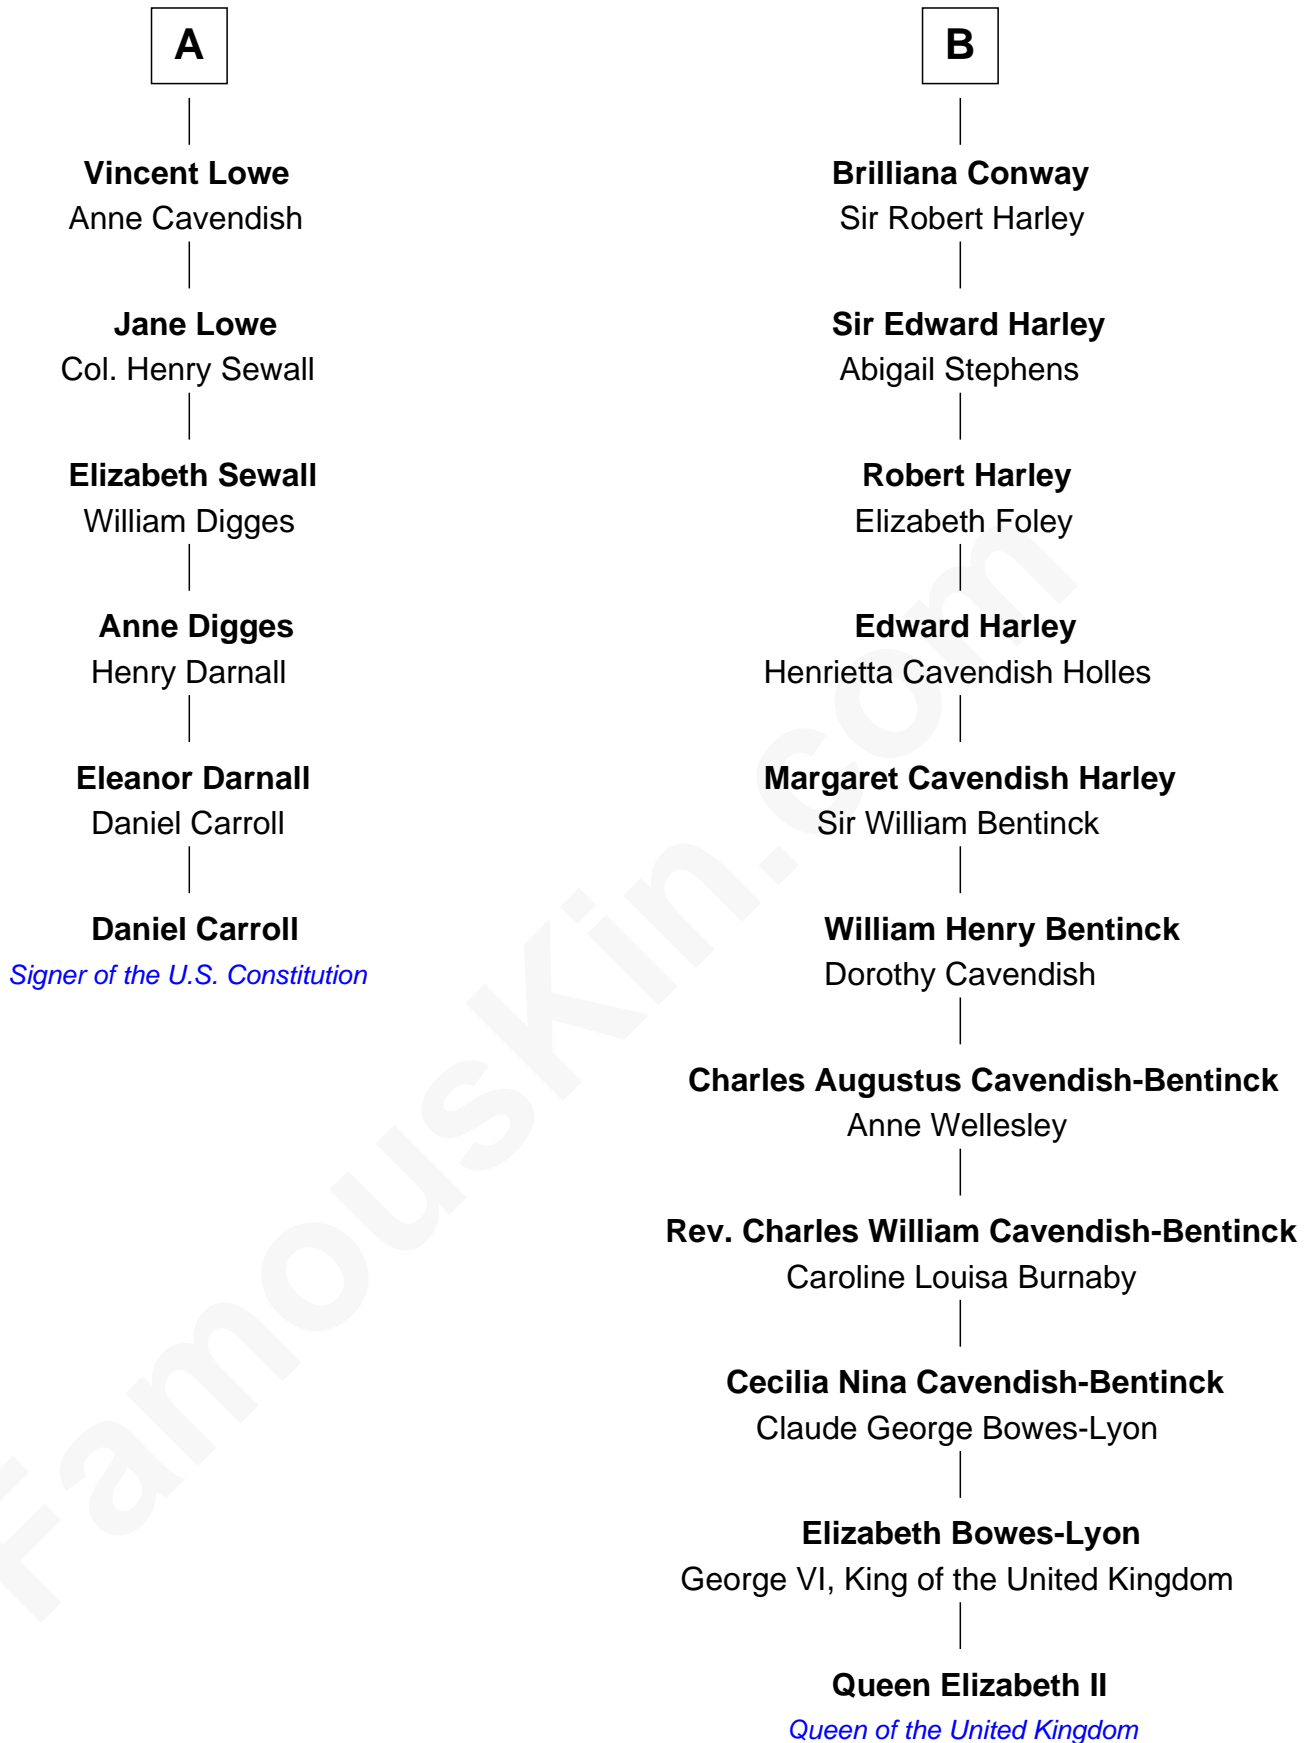

FamousKin.com Relationship Chart of

Daniel Carroll

Signer of the U.S. Constitution

12th cousin 5 times removed of

Queen Elizabeth II

Queen of the United Kingdom

Sir Hugh Shirley

Beatrice Brewes

A

Sir Ralph Shirley
Joan Basset

Beatrice Shirley
John Brome

Isabel Brome
John Denton

Anne Denton
Sir Edward Greville

Sir Fulk Greville
Elizabeth Willoughby

Eleanor Greville
Sir John Conway

Sir Edward Conway
Dorothy Tracy

B

Elizabeth II photo by [Eric Draper](#)