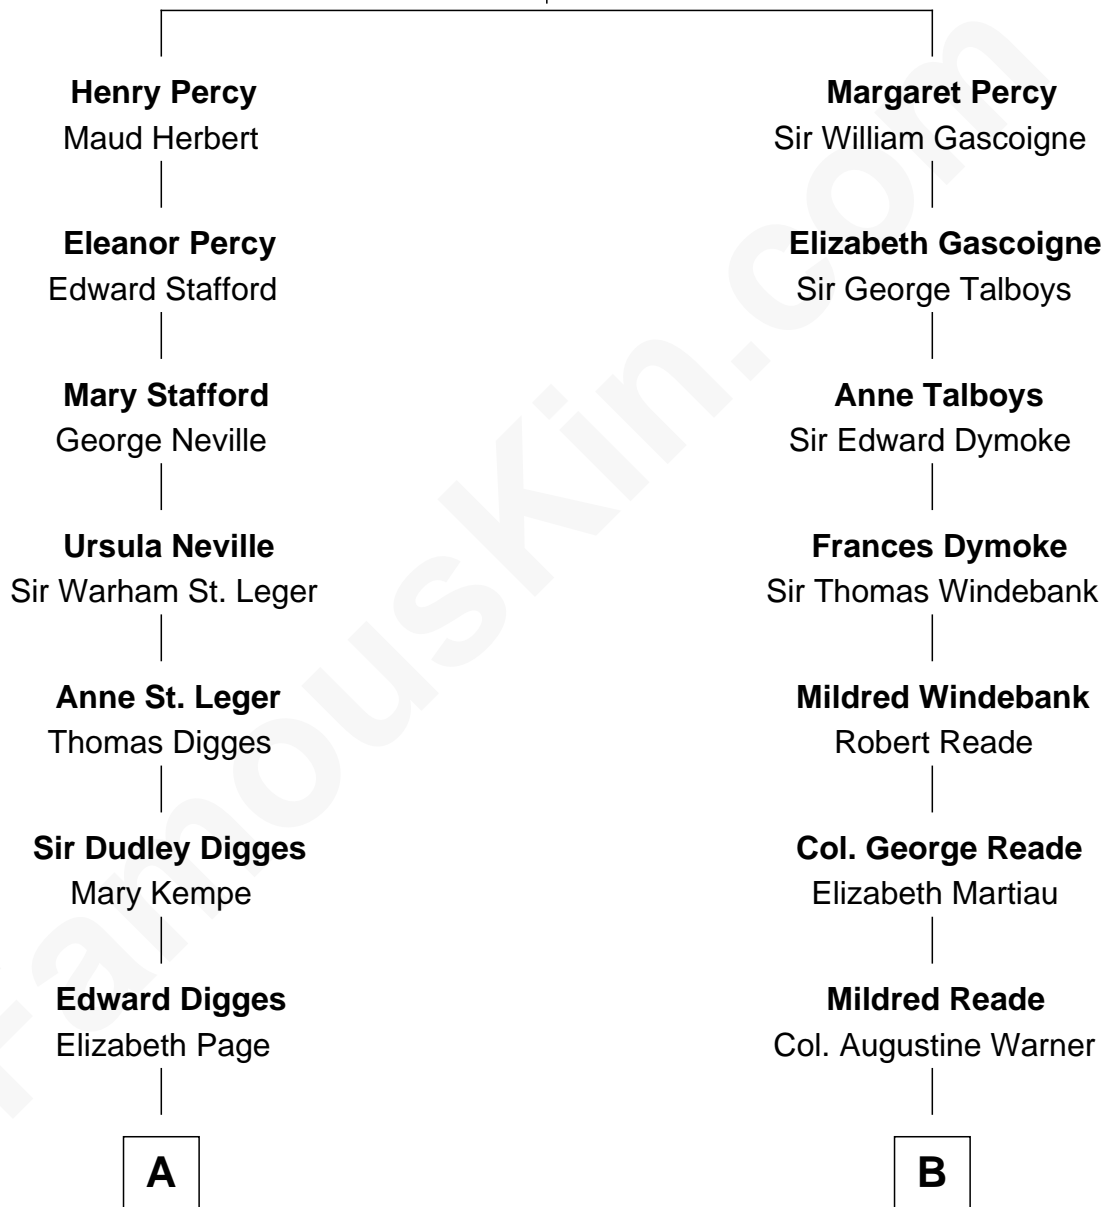

FamousKin.com Relationship Chart of

Daniel Carroll

Signer of the U.S. Constitution

10th cousin 6 times removed of

Queen Elizabeth II

Queen of the United Kingdom

Sir Henry Percy
Eleanor Poynings

Elizabeth II photo by [Eric Draper](#)