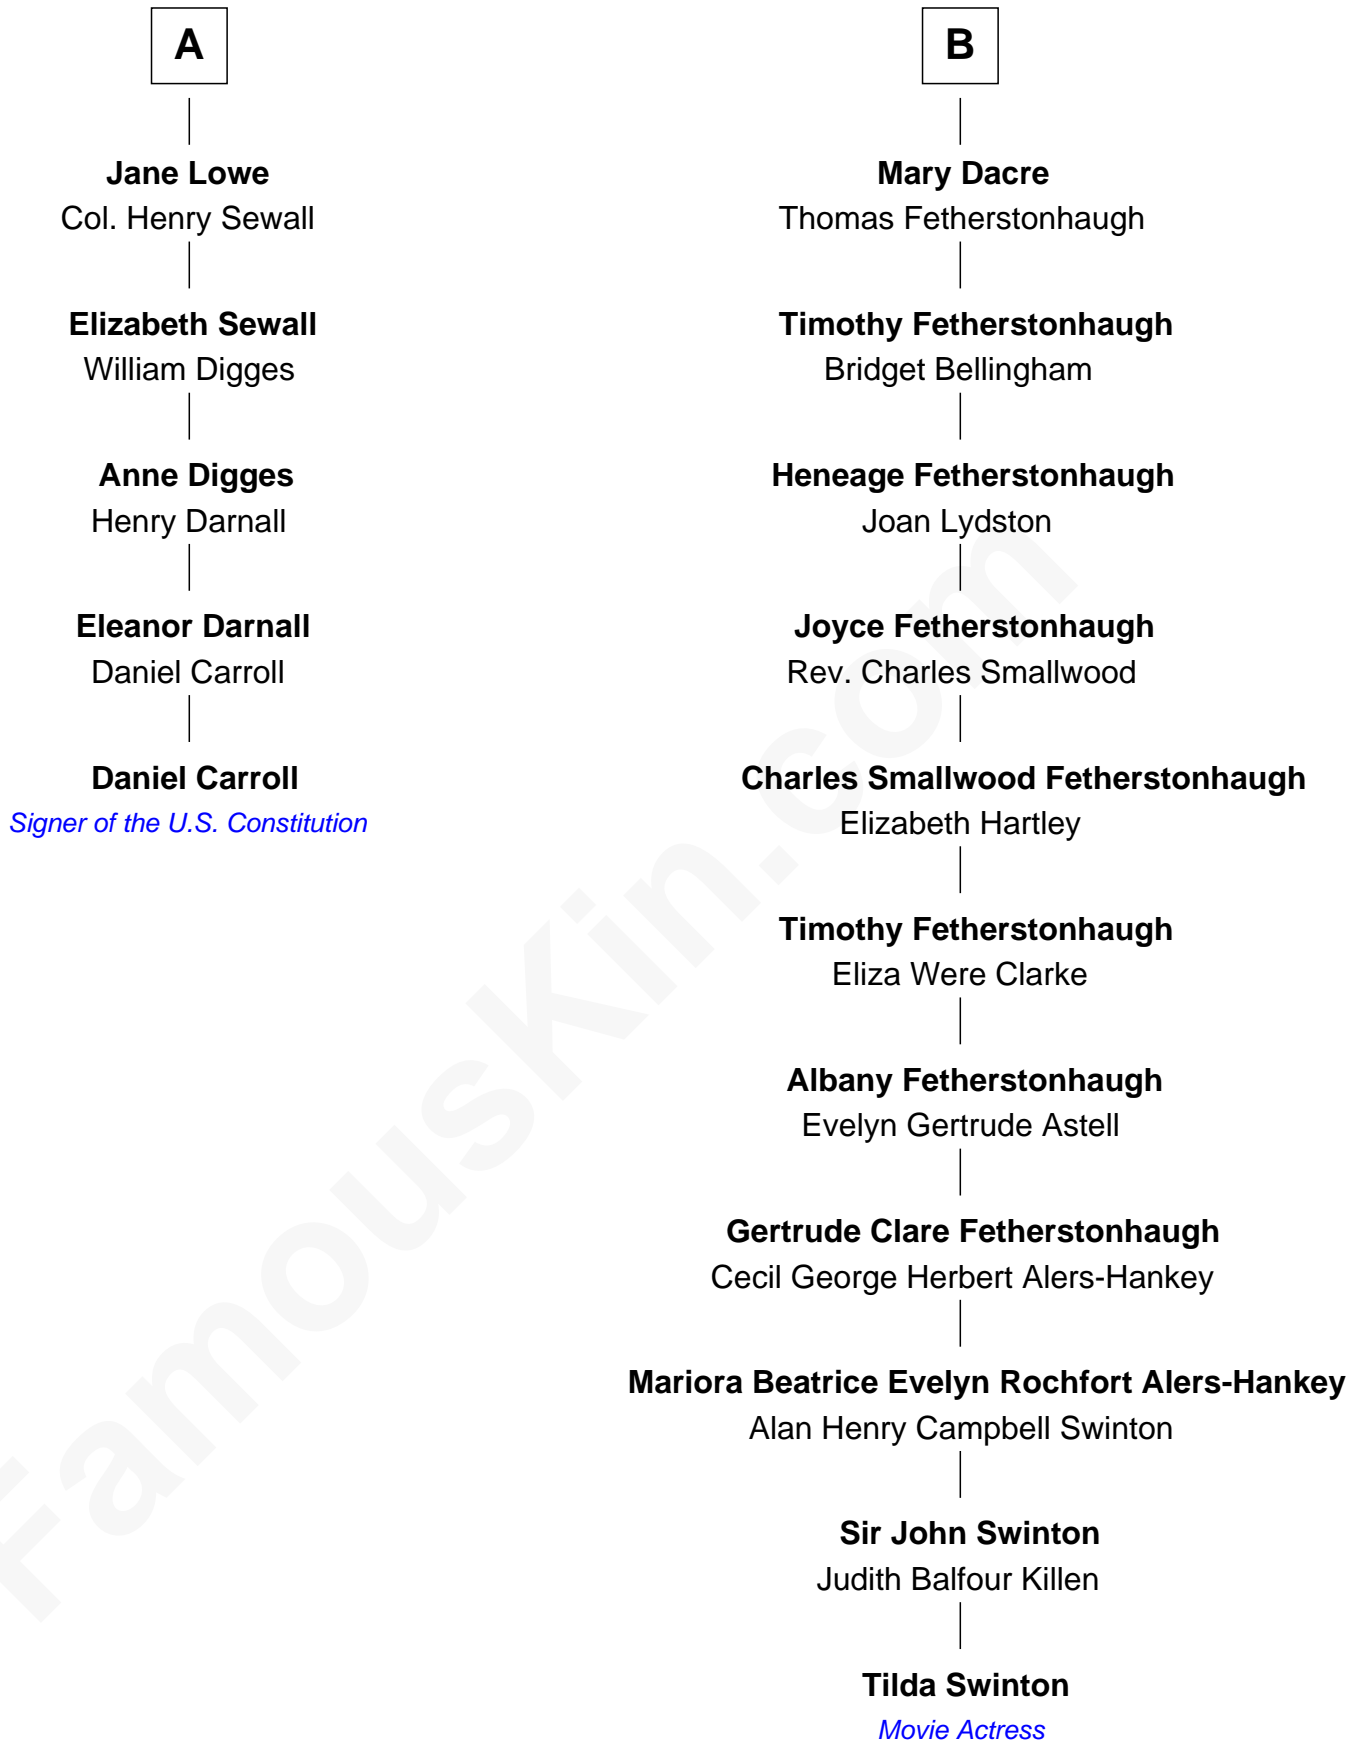

FamousKin.com Relationship Chart of

Daniel Carroll

Signer of the U.S. Constitution

11th cousin 6 times removed of

Tilda Swinton

Movie Actress

Katherine Pabenham

with husband
Sir Thomas Aylesbury

with husband
Sir William Cheney

Isabel Aylesbury
Sir Thomas Chaworth

Sir Laurence Cheney
Elizabeth Cokayne

Katherine Chaworth
William Leeke

Elizabeth Cheney
Sir Frederick Tilney

Thomas Leeke
Margaret Foxe

Elizabeth Tilney
Sir Thomas Howard

Elizabeth Leeke
John Hardwick

Muriel Howard
Sir Thomas Knyvet

Elizabeth Hardwick
Sir William Cavendish

Sir Henry Knyvet
Anne Pickering

Henry Cavendish

Alice Knyvet
Christopher Dacre

Anne Cavendish
Vincent Lowe

Henry Dacre
of Corby Salkeld

A

B

Tilda Swinton photo by [Nicolas Genin](#) (CC BY-SA 2.0)