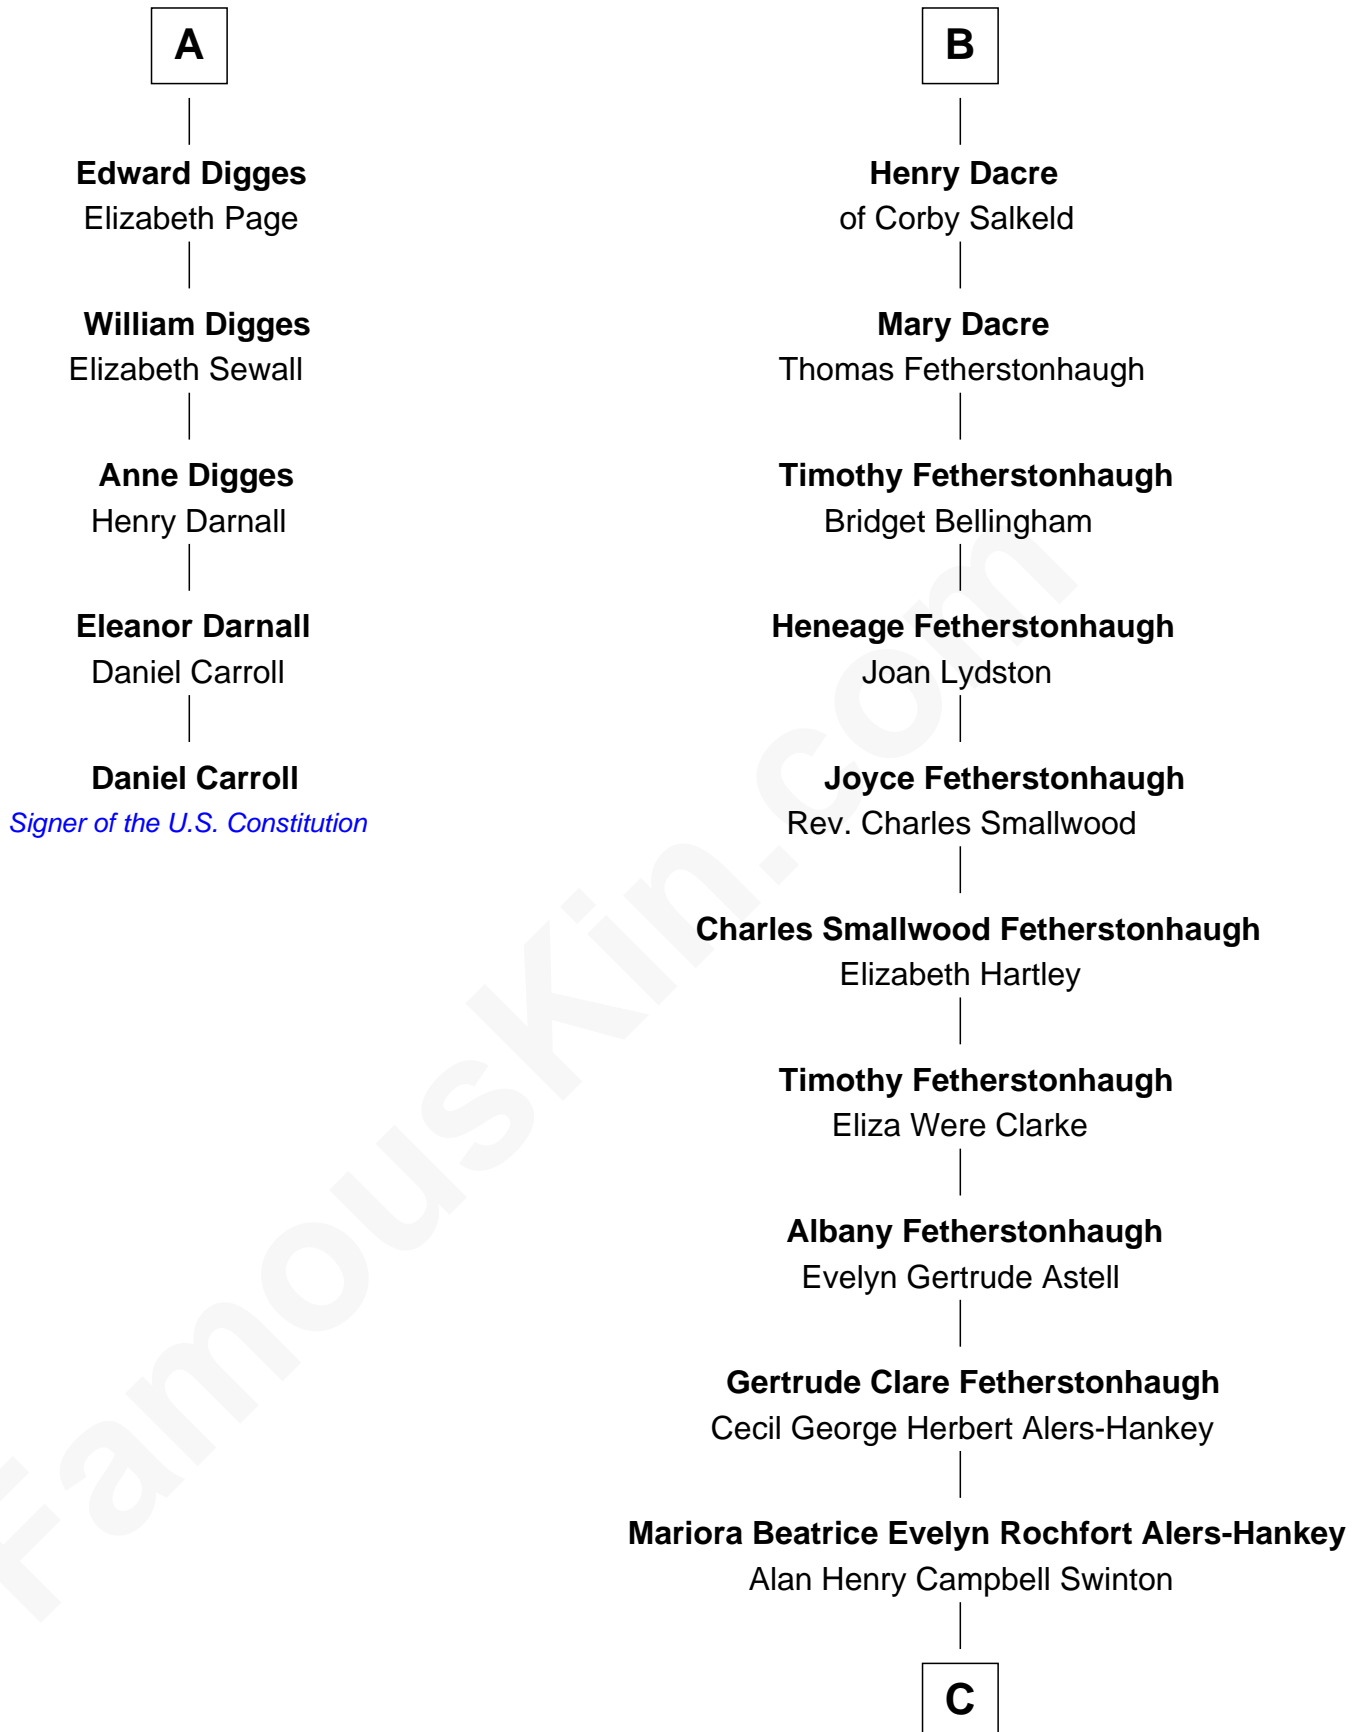

FamousKin.com Relationship Chart of

Daniel Carroll

Signer of the U.S. Constitution

11th cousin 7 times removed of

Tilda Swinton

Movie Actress

John of Gaunt

*with wife
Katherine Roet*

Anne Pickering

Sir Dudley Digges

Mary Kempe

Alice Knyvet

Christopher Dacre

A

B

C