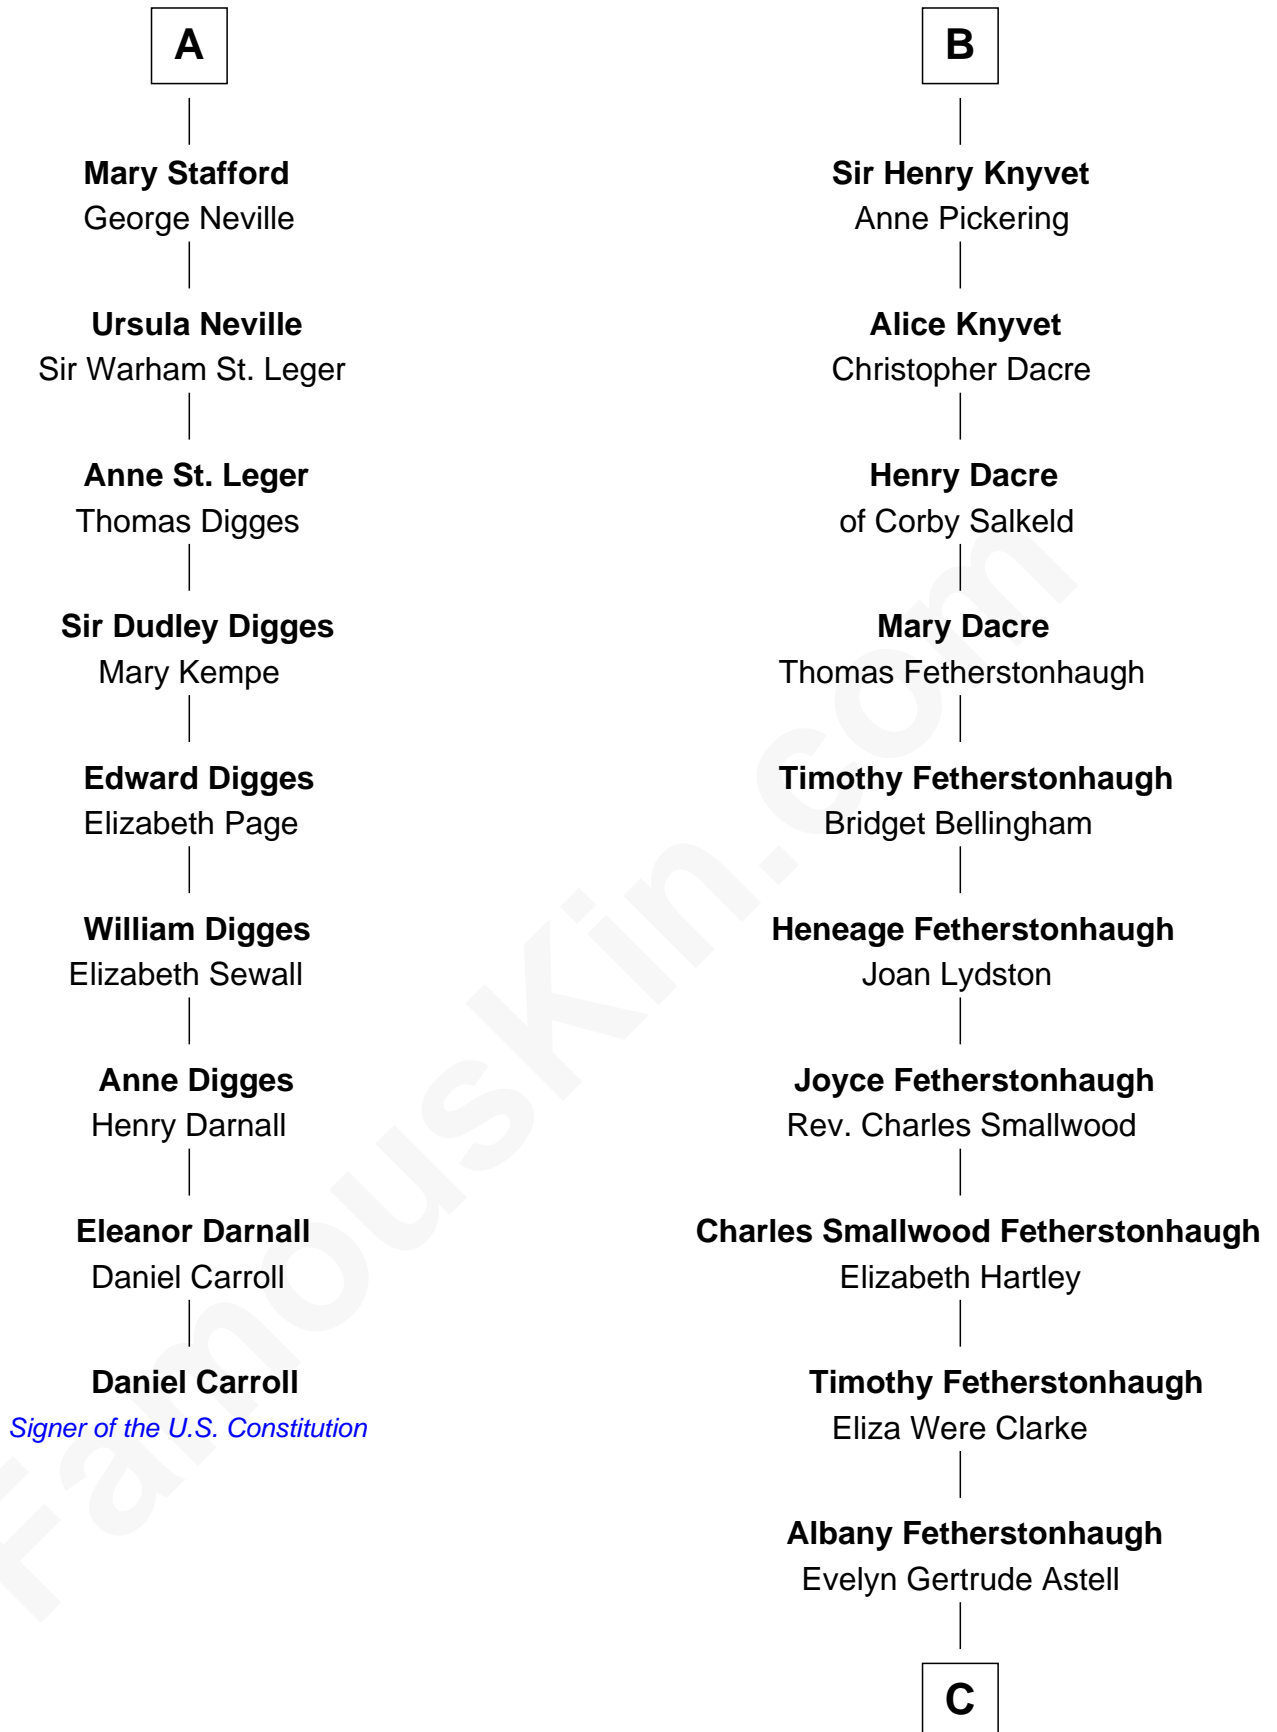

# FamousKin.com Relationship Chart of

**Daniel Carroll**

*Signer of the U.S. Constitution*

15th cousin 5 times removed of

**Tilda Swinton**

*Movie Actress*

**Henry Plantagenet**  
Maud de Chaworth

**Mary Plantagenet**  
Henry de Percy

**Sir Henry Percy**  
Margaret de Neville

**Sir Henry Percy**  
Elizabeth Mortimer

**Sir Henry Percy**  
Eleanor Neville

**Sir Henry Percy**  
Eleanor Poynings

**Henry Percy**  
Maud Herbert

**Eleanor Percy**  
Edward Stafford

**A**

**Henry of Lancaster**  
Isabella de Beaumont

**Blanche of Lancaster**  
John of Gaunt

**Elizabeth of Lancaster**  
John de Holand

**Constance de Holand**  
Sir John Grey

**Alice Grey**  
Sir William Knyvet

**Sir Edmund Knyvet**  
Eleanor Tyrrel

**Sir Thomas Knyvet**  
Muriel Howard

**B**

C

**Gertrude Clare Fetherstonhaugh**  
Cecil George Herbert Alers-Hankey

**Mariora Beatrice Evelyn Rochfort Alers-Hankey**  
Alan Henry Campbell Swinton