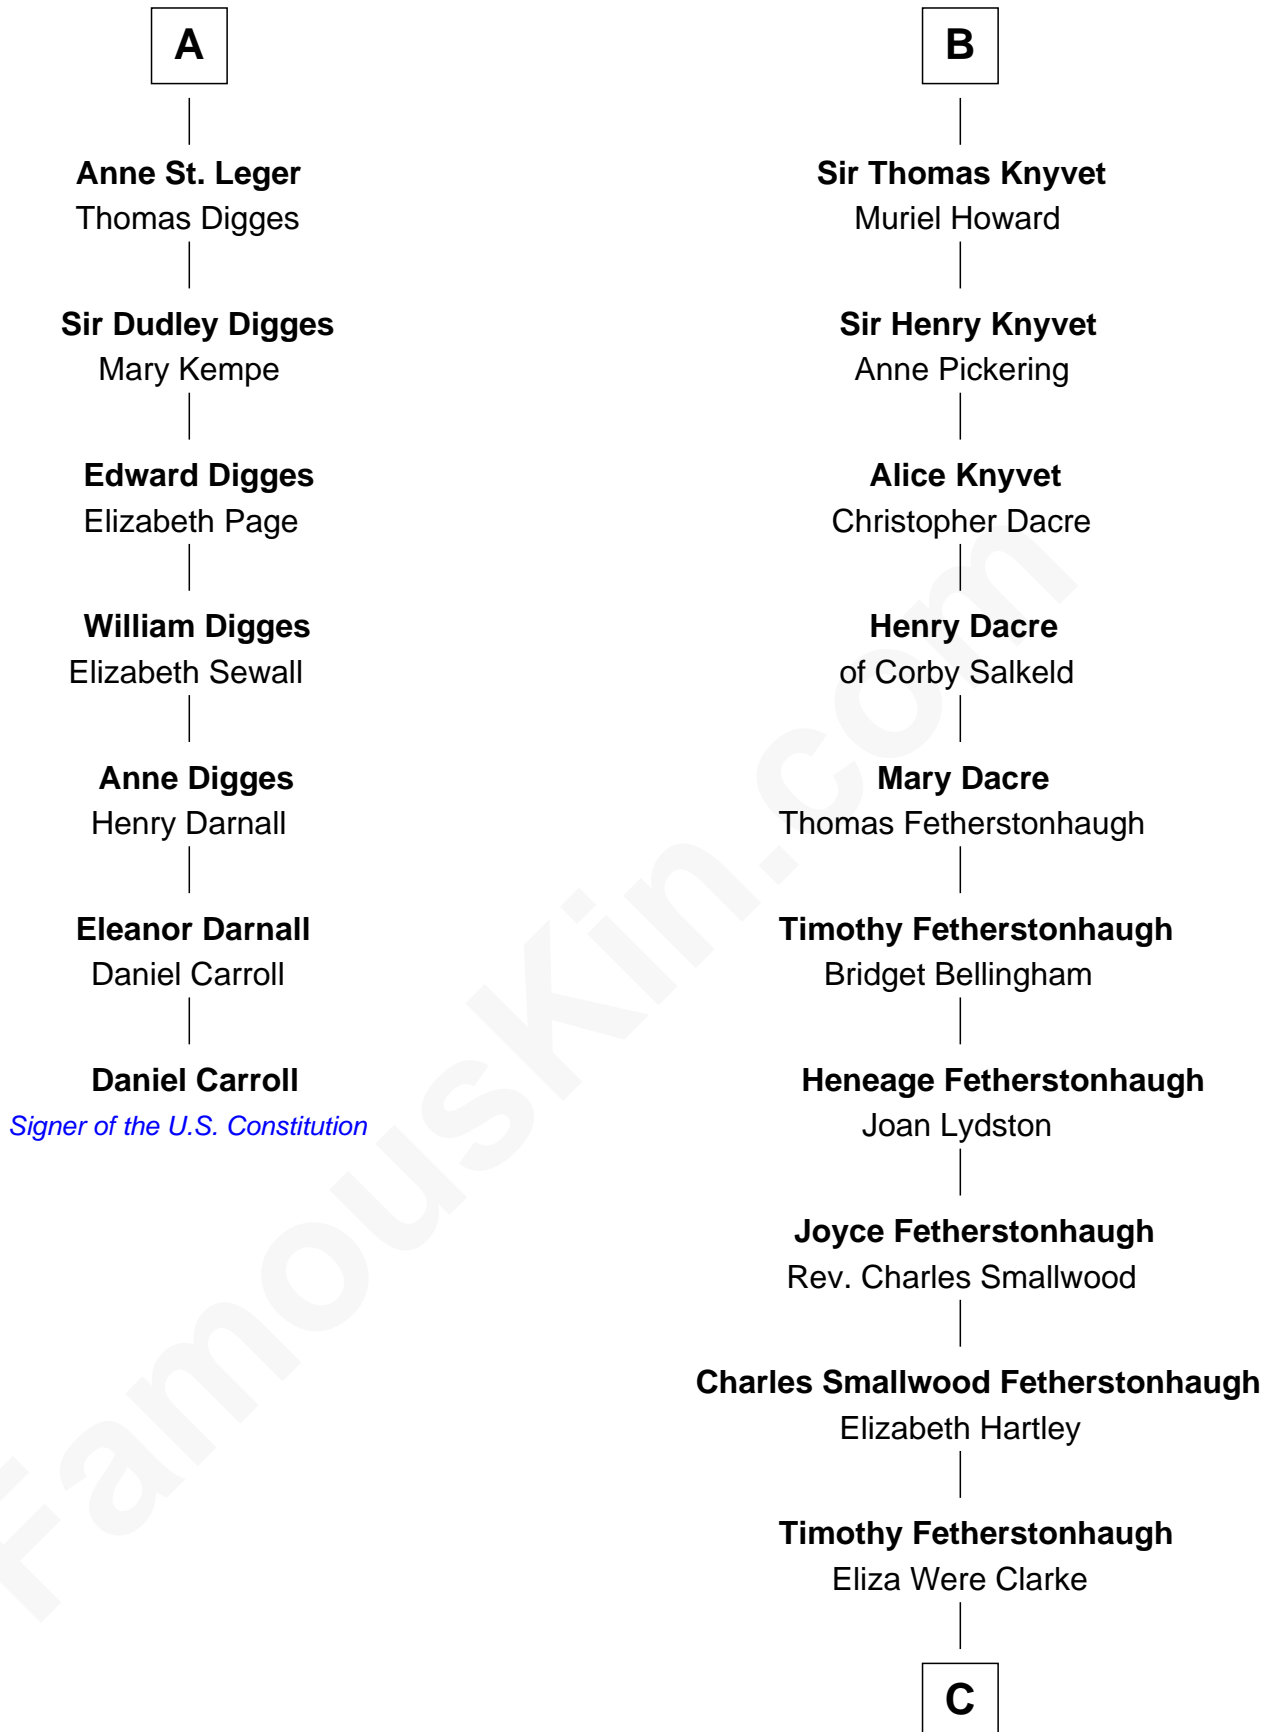

FamousKin.com Relationship Chart of

Daniel Carroll

Signer of the U.S. Constitution

13th cousin 8 times removed of

Tilda Swinton

Movie Actress

Sir Hugh I de Audley

Iseult de Mortimer

C

Albany Fetherstonhaugh

Evelyn Gertrude Astell

Gertrude Clare Fetherstonhaugh

Cecil George Herbert Alers-Hankey

Mariora Beatrice Evelyn Rochfort Alers-Hankey

Alan Henry Campbell Swinton

Sir John Swinton