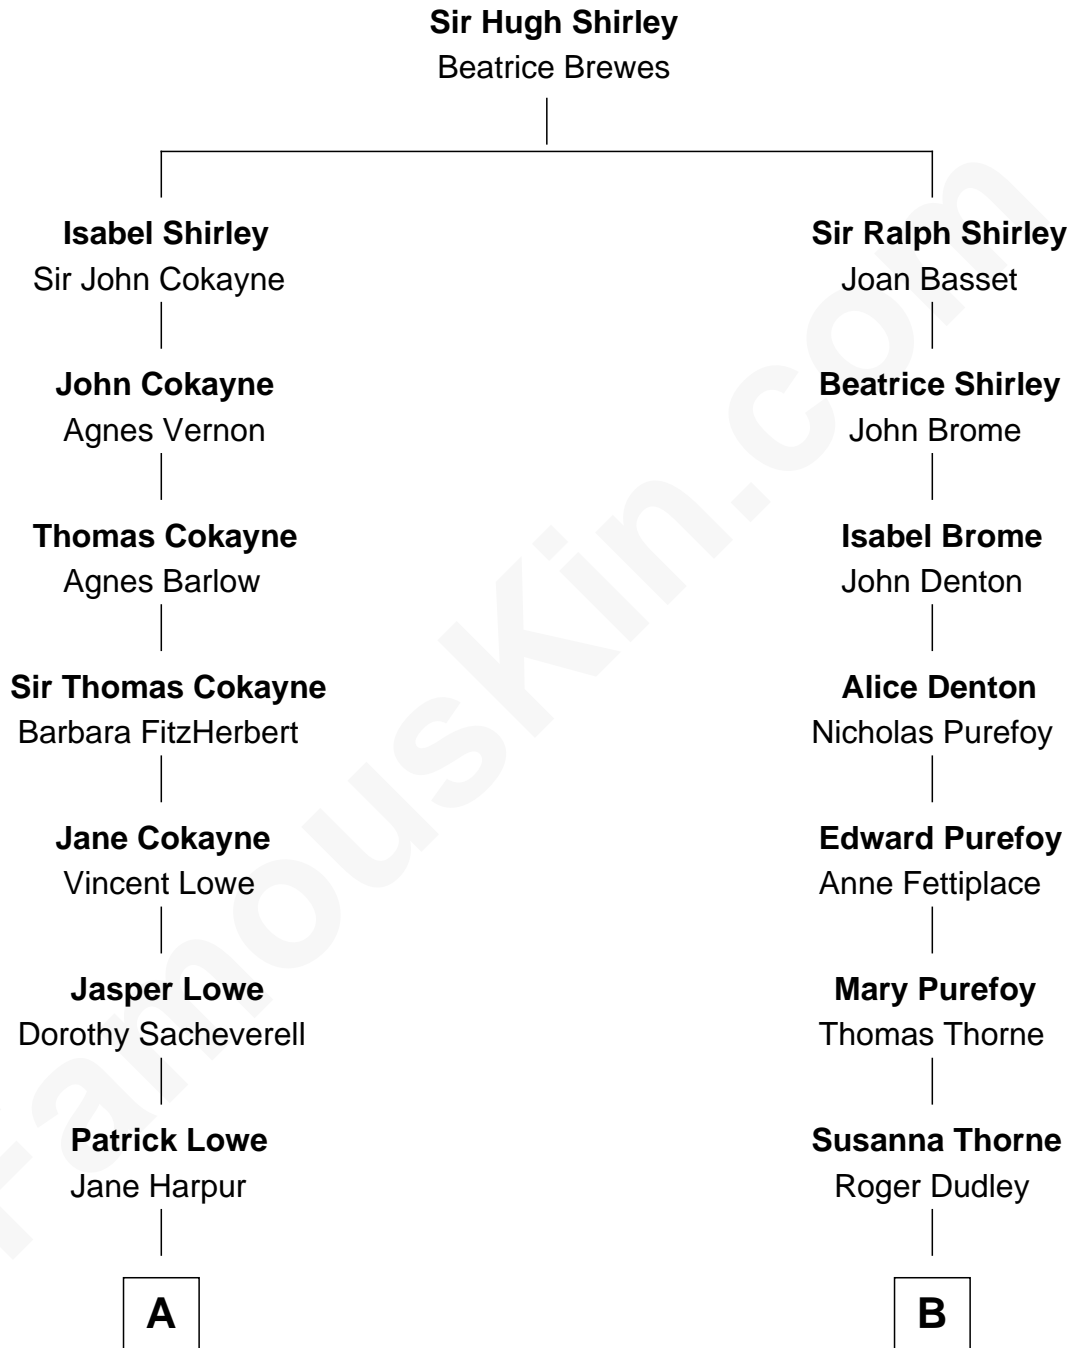

FamousKin.com

Relationship Chart of

Daniel Carroll

Signer of the U.S. Constitution

12th cousin 1 time removed of

Jane (Appleton) Pierce

First Lady of President Franklin Pierce

A

Vincent Lowe
Anne Cavendish

Jane Lowe
Col. Henry Sewall

Elizabeth Sewall
William Digges

Anne Digges
Henry Darnall

Eleanor Darnall
Daniel Carroll

Daniel Carroll
Signer of the U.S. Constitution

B

Gov. Thomas Dudley
Dorothy York

Anne Dudley
Gov. Simon Bradstreet

Sarah Bradstreet
Rev. Richard Hubbard

John Hubbard
Mary Brown

Elizabeth Hubbard
Francis Appleton

Rev. Jesse Appleton
Elizabeth Means

Jane (Appleton) Pierce
First Lady of Franklin Pierce