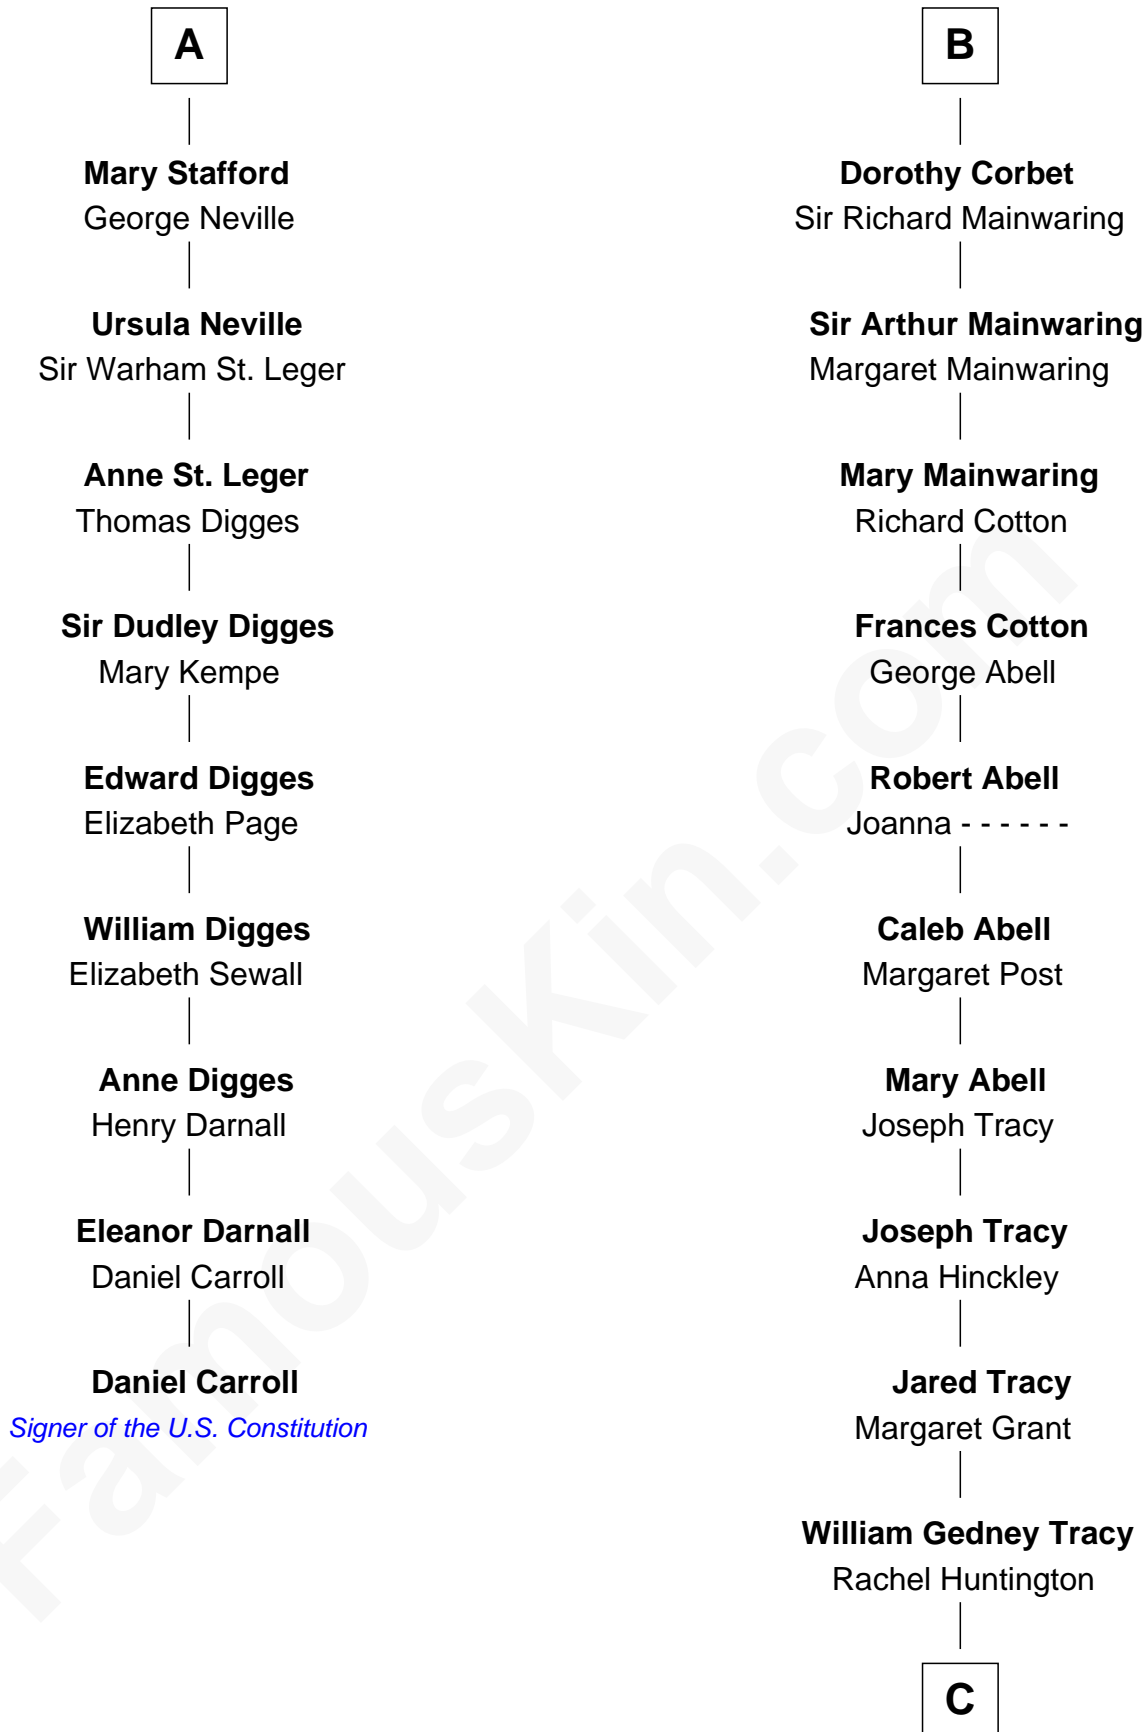

FamousKin.com

Relationship Chart of

Daniel Carroll

Signer of the U.S. Constitution

15th cousin 5 times removed of

Henry Sturgis Morgan

Co-Founder of Morgan Stanley

Henry Plantagenet
Maud de Chaworth

Mary Plantagenet
Henry de Percy

Sir Henry Percy
Margaret de Neville

Sir Henry Percy
Elizabeth Mortimer

Sir Henry Percy
Eleanor Neville

Sir Henry Percy
Eleanor Poynings

Henry Percy
Maud Herbert

Eleanor Percy
Edward Stafford

A

Eleanor Plantagenet
Richard Fitzalan

Sir Richard Fitzalan
Elizabeth de Bohun

Joan Fitzalan
Sir William Beauchamp

Joan Beauchamp
James Butler

Elizabeth Butler
John Talbot

Ann Talbot
Sir Henry Vernon

Elizabeth Vernon
Sir Robert Corbet

B

C

Charles F. Tracy

Louisa Kirkland

Frances Louisa Tracy

John Pierpont Morgan

John Pierpont Morgan

Jane Norton Grew