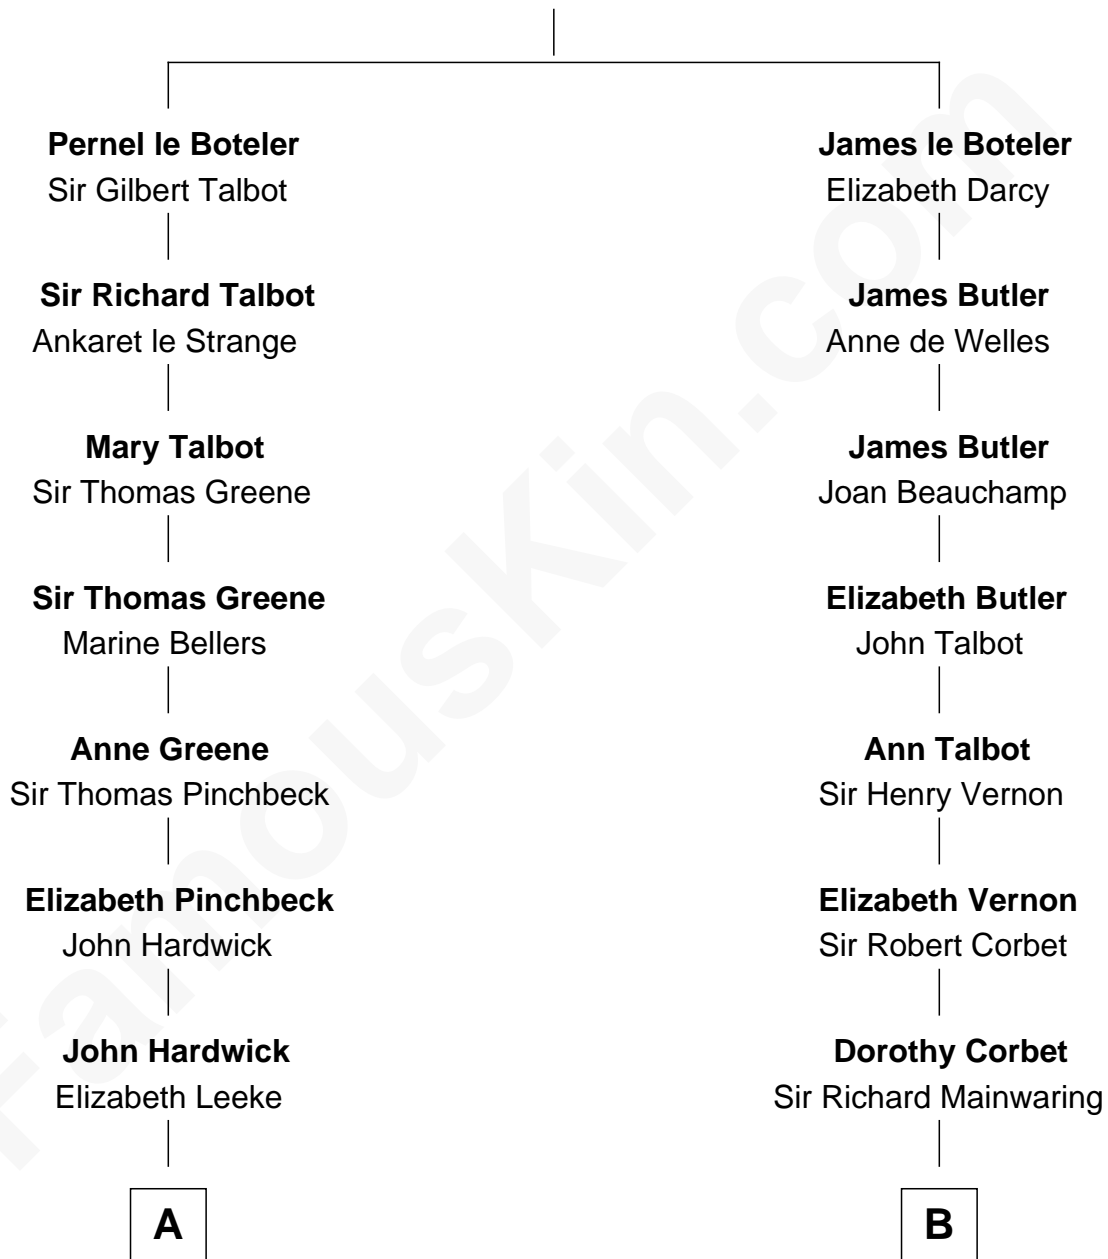

## Relationship Chart of

### Daniel Carroll

*Signer of the U.S. Constitution*

14th cousin 4 times removed of

### J.P. Morgan, Jr.

*American Banker and Philanthropist*

**Sir James le Boteler**

Eleanor de Bohun

C

Frances Louisa Tracy

John Pierpont Morgan

J.P. Morgan, Jr.