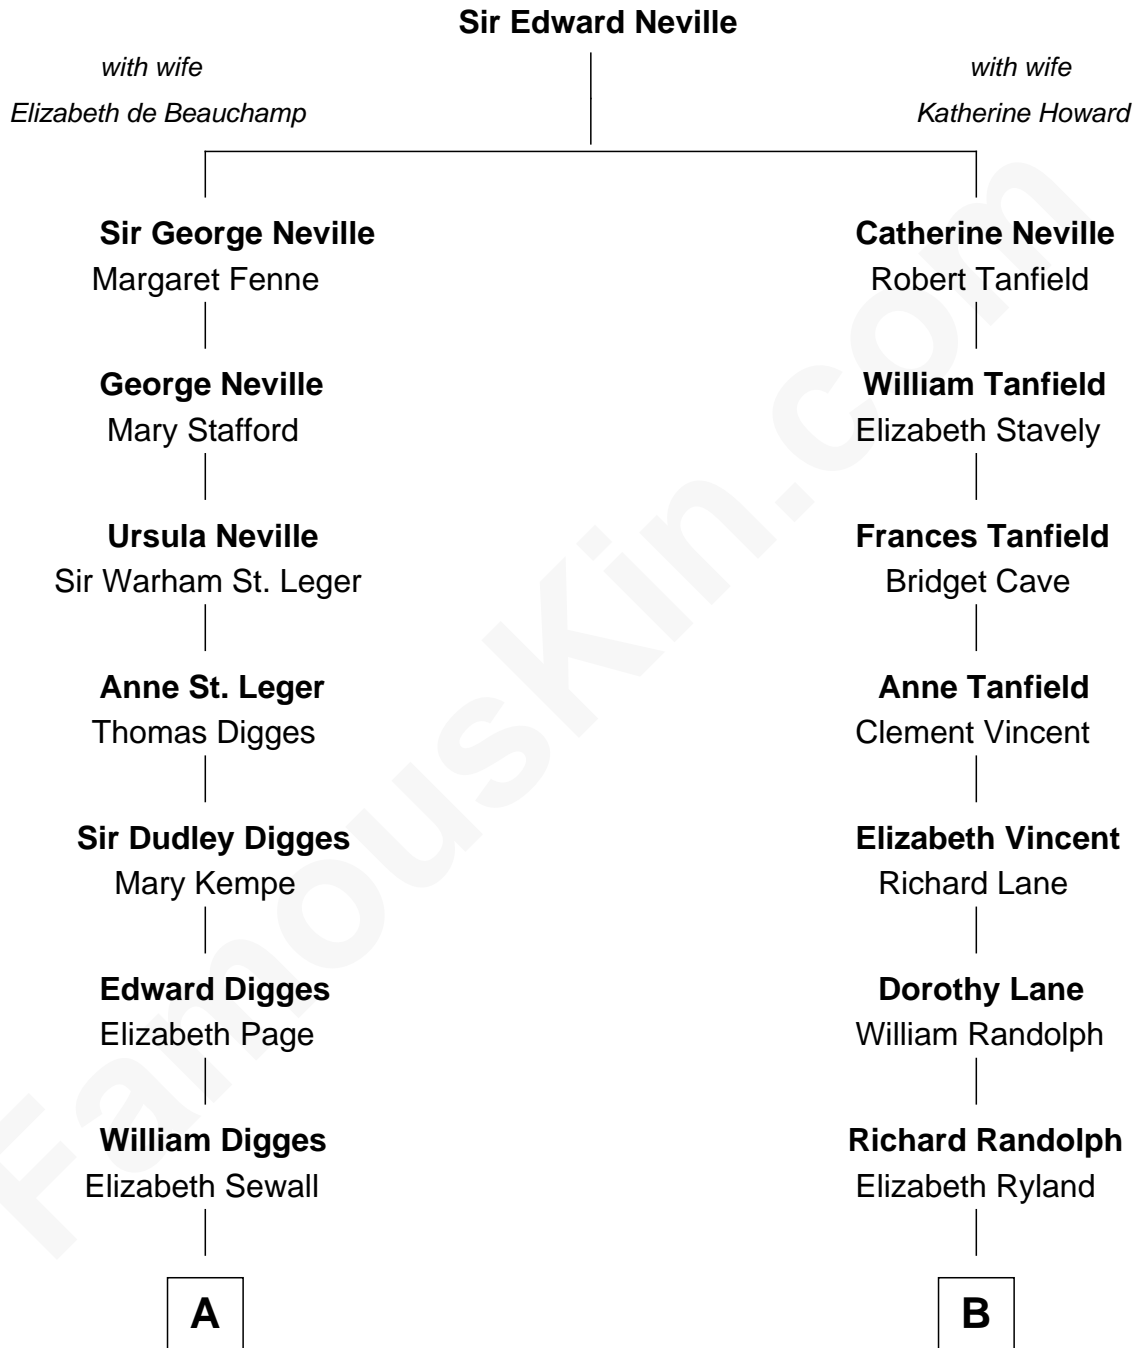

FamousKin.com Relationship Chart of

Daniel Carroll

Signer of the U.S. Constitution

9th cousin 4 times removed of

Fitzhugh Lee

40th Governor of Virginia

A

Anne Digges
Henry Darnall

Eleanor Darnall
Daniel Carroll

Daniel Carroll
Signer of the U.S. Constitution

B

Col. William Randolph
Mary Isham

Elizabeth Randolph
Richard Bland

Mary Bland
Henry Lee

Col. Henry Lee
Lucy Grymes

Maj. Gen. Henry Lee
Anne Hill Carter

Sydney Smith Lee
Anna Maria Mason

Fitzhugh Lee
40th Governor of Virginia