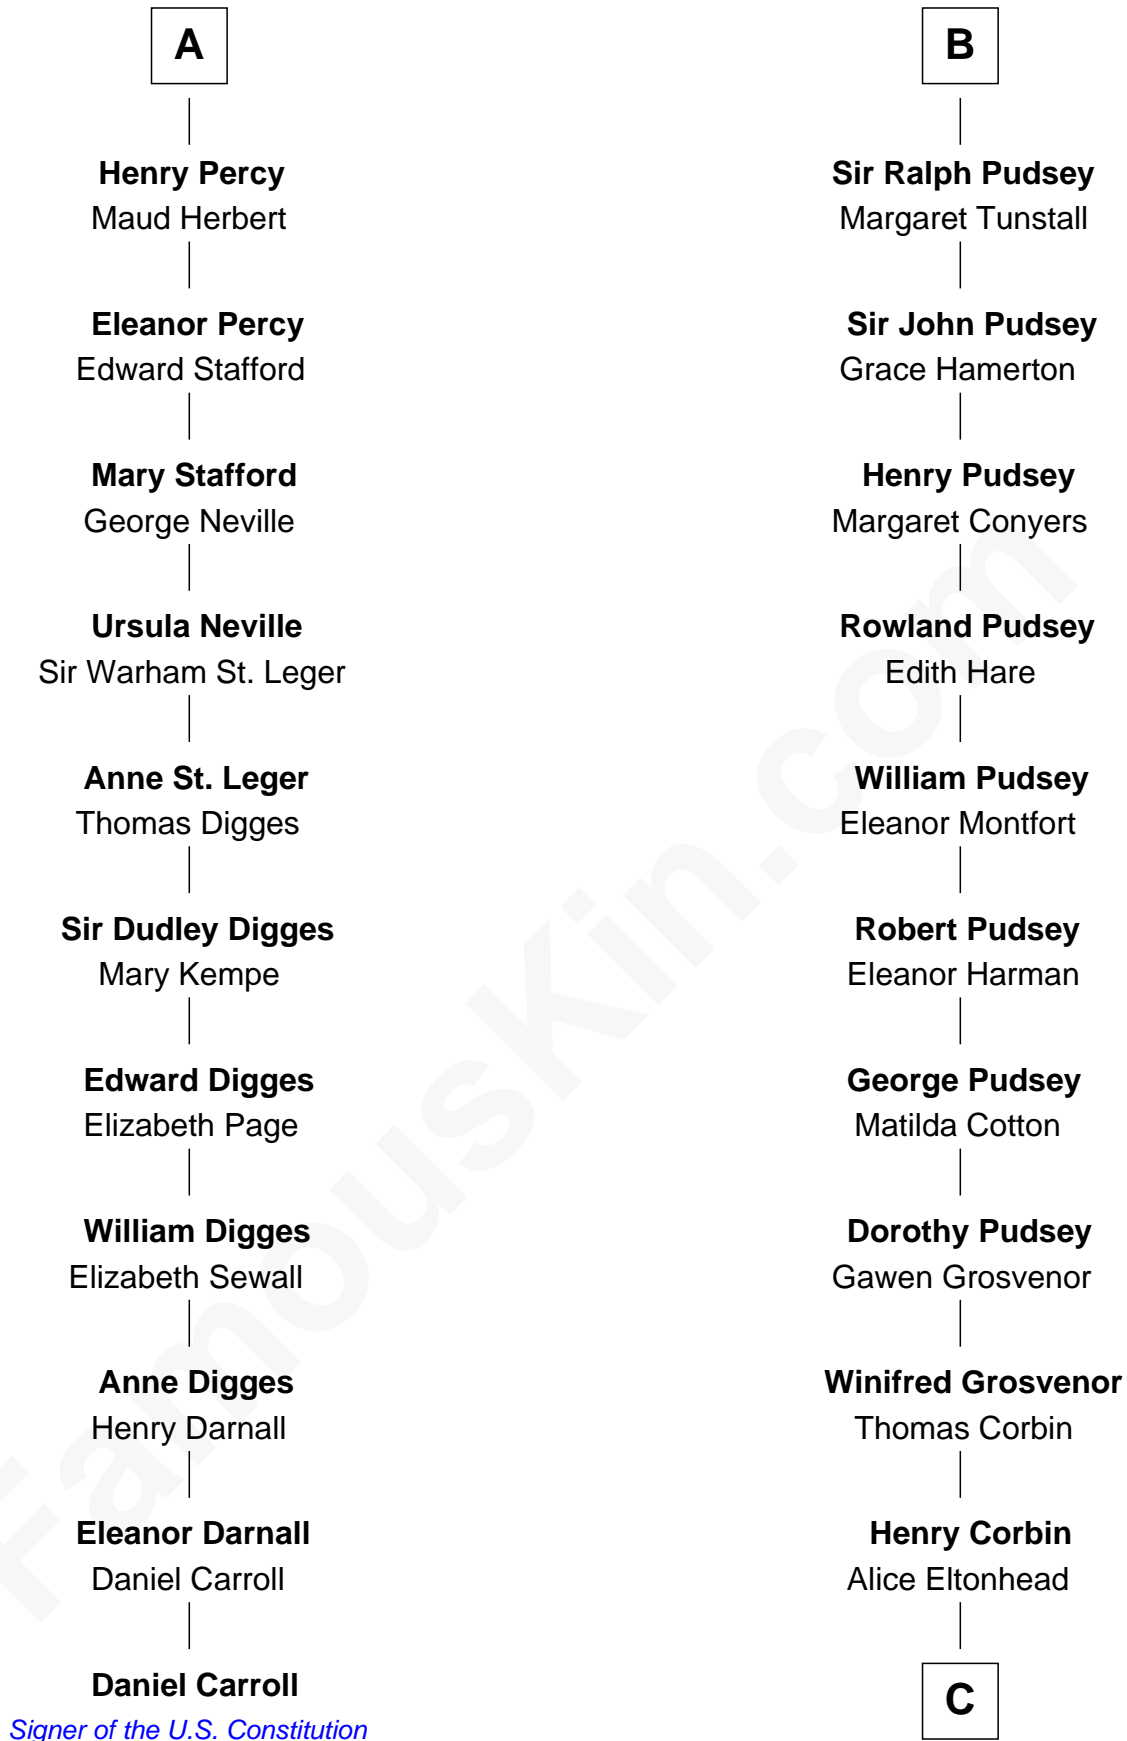

FamousKin.com

Relationship Chart of

Daniel Carroll

Signer of the U.S. Constitution

17th cousin 3 times removed of

Thomas Sim Lee

2nd and 7th Governor of Maryland

Sir Richard FitzRoy

Rose de Dover

C

—
Laetitia Corbin

Richard Lee

—
Philip Lee

Sarah Brooke

—
Thomas Lee

Christiana Sim