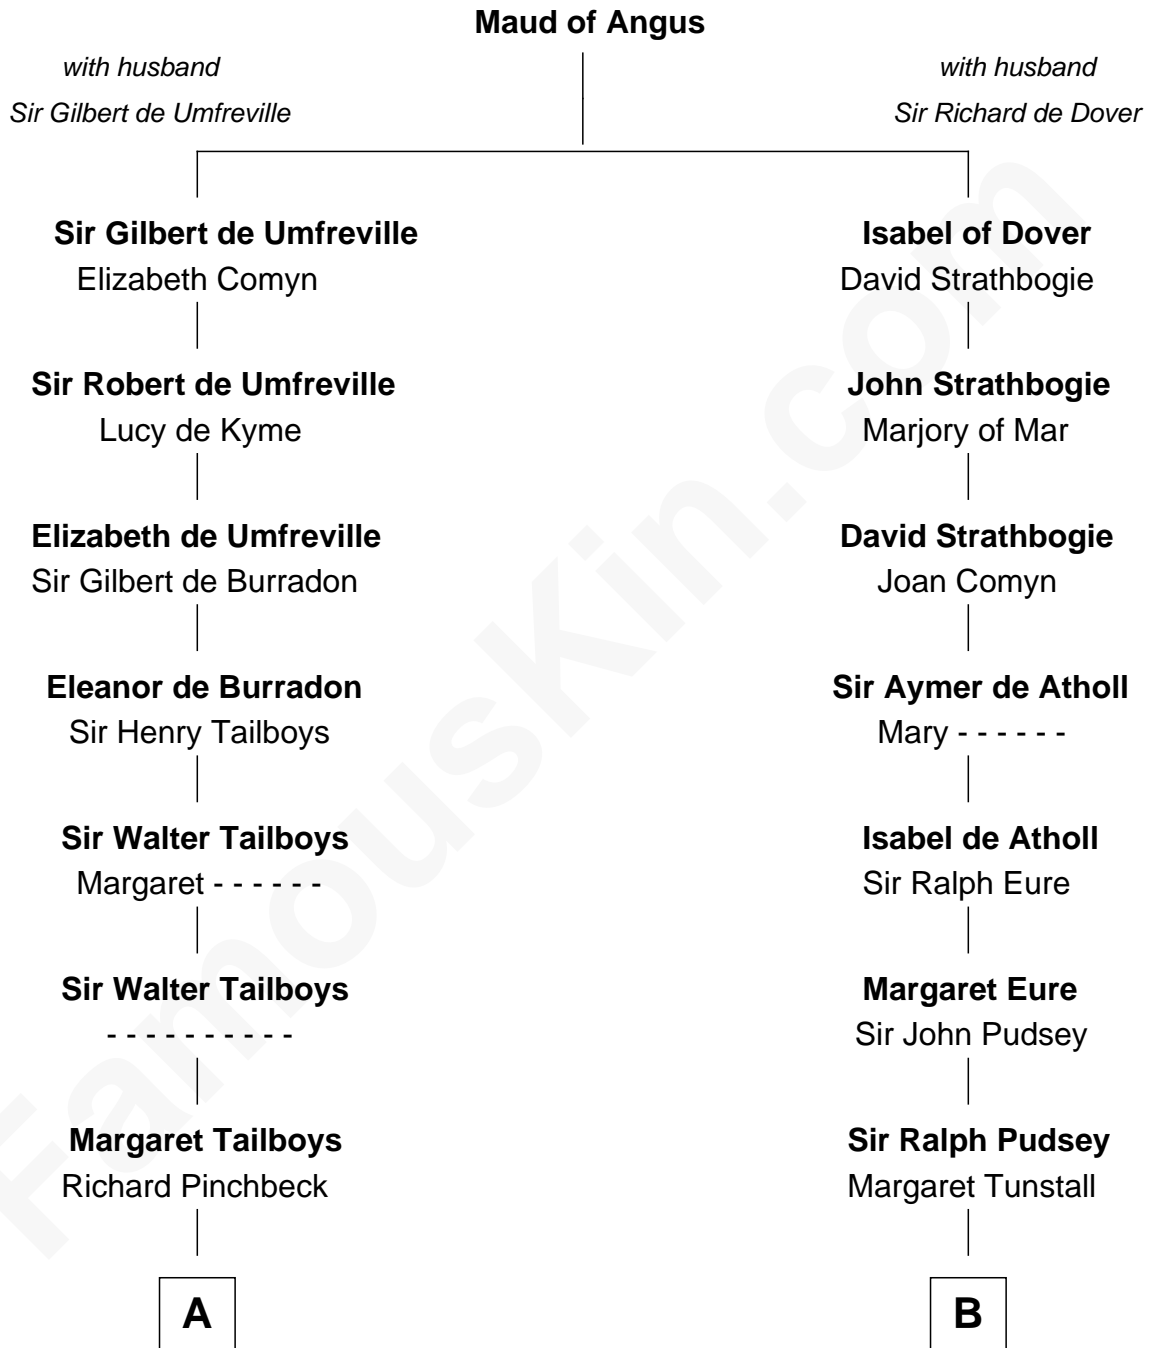

# FamousKin.com

## Relationship Chart of Daniel Carroll

*Signer of the U.S. Constitution*

**17th cousin 2 times removed of**

**Thomas Sim Lee**

*2nd and 7th Governor of Maryland*

**C**

**Philip Lee**  
Sarah Brooke

**Thomas Lee**  
Christiana Sim

**Thomas Sim Lee**  
*2nd and 7th Governor of Maryland*

FamousKin.com