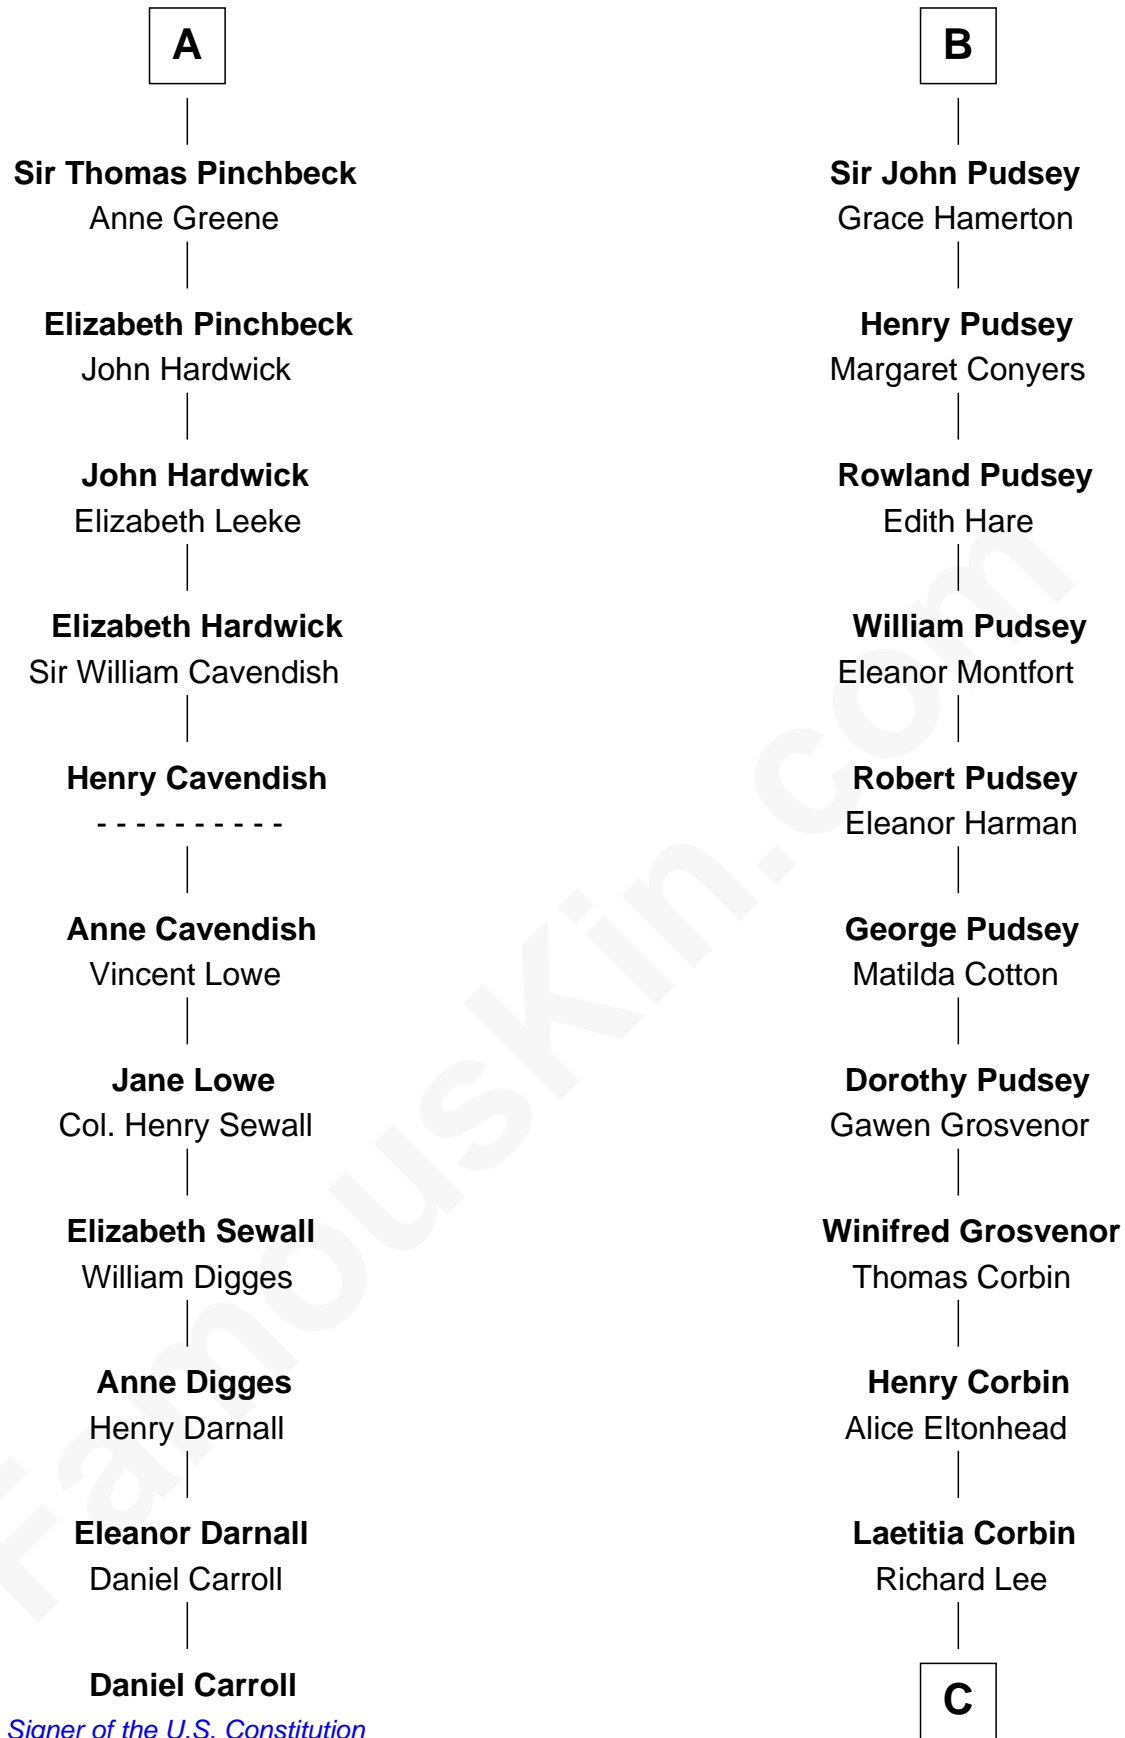

## Relationship Chart of Daniel Carroll

*Signer of the U.S. Constitution*

**17th cousin 2 times removed of**

**Thomas Sim Lee**

*2nd and 7th Governor of Maryland*

**C**

**Philip Lee**  
Sarah Brooke

**Thomas Lee**  
Christiana Sim

**Thomas Sim Lee**  
*2nd and 7th Governor of Maryland*

FamousKin.com