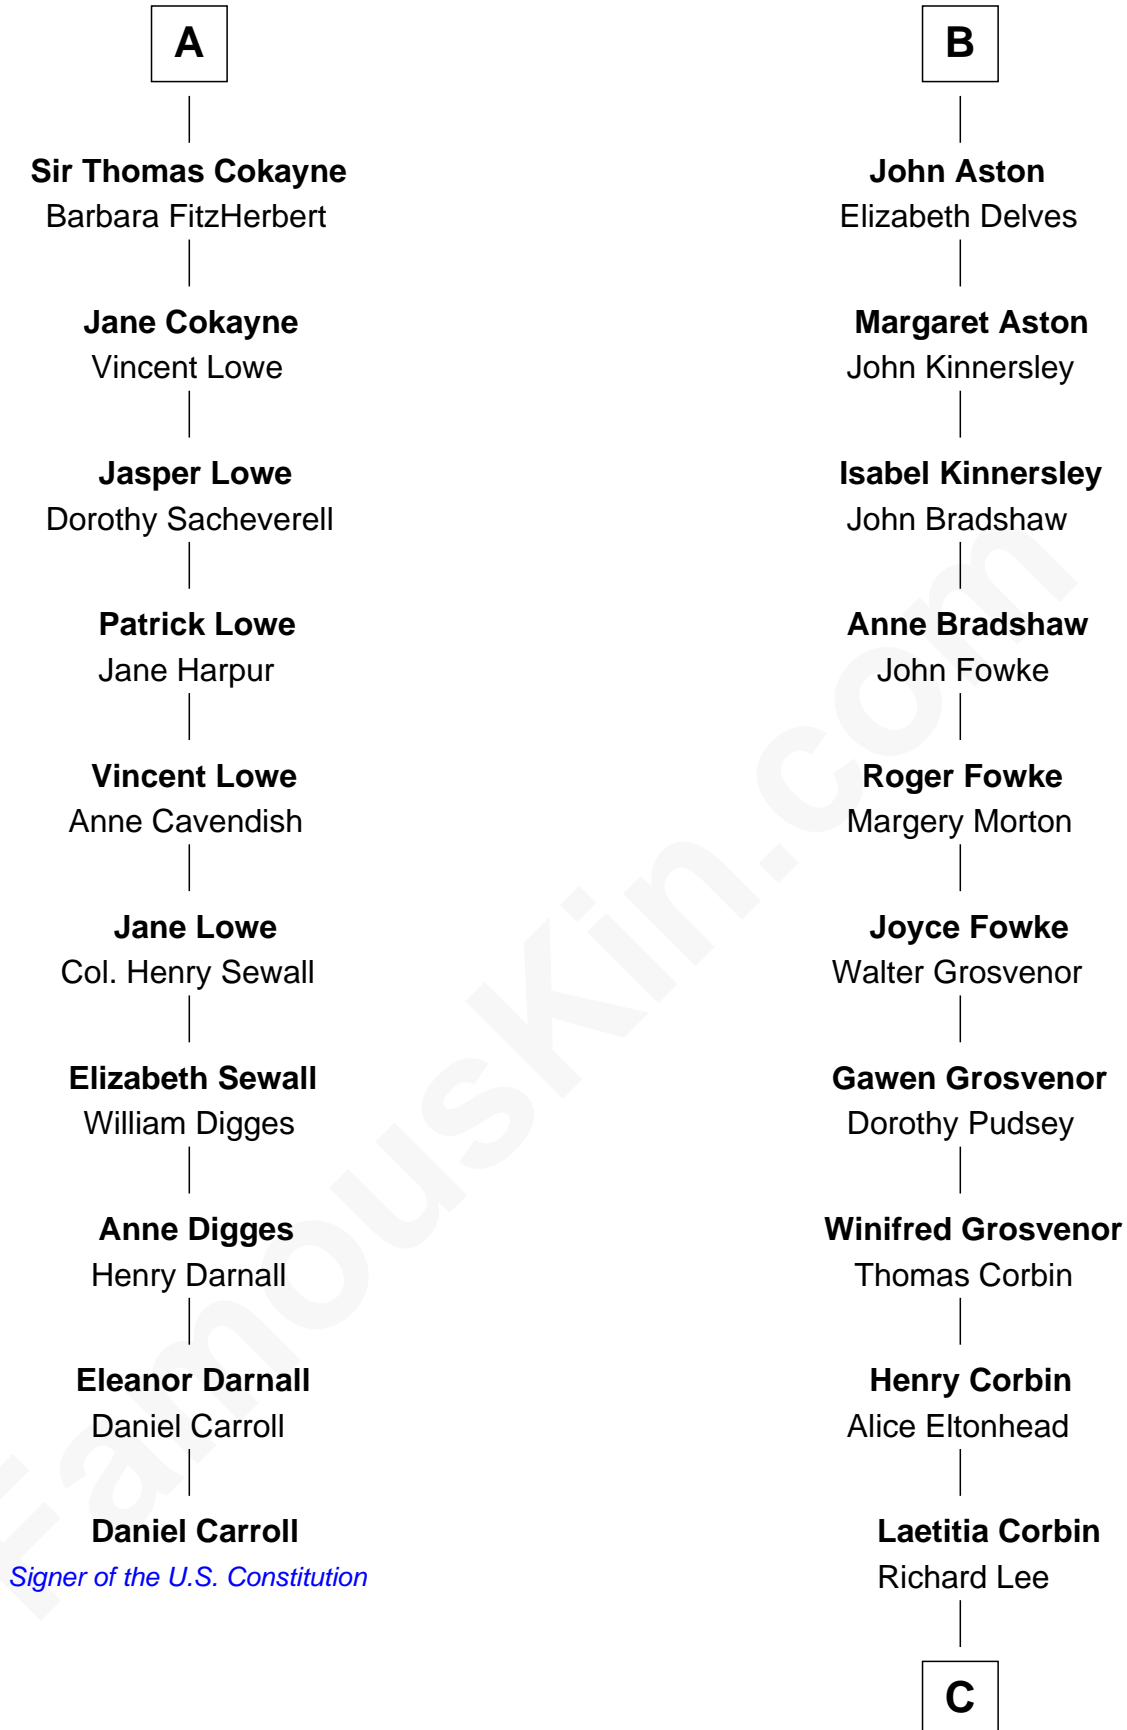

FamousKin.com

Relationship Chart of

Daniel Carroll

Signer of the U.S. Constitution

16th cousin 3 times removed of

Thomas Sim Lee

2nd and 7th Governor of Maryland

Sir Robert de Ros

Isabel de Aubeney

C

Philip Lee
Sarah Brooke

Thomas Lee
Christiana Sim

Thomas Sim Lee
2nd and 7th Governor of Maryland

FamousKin.com