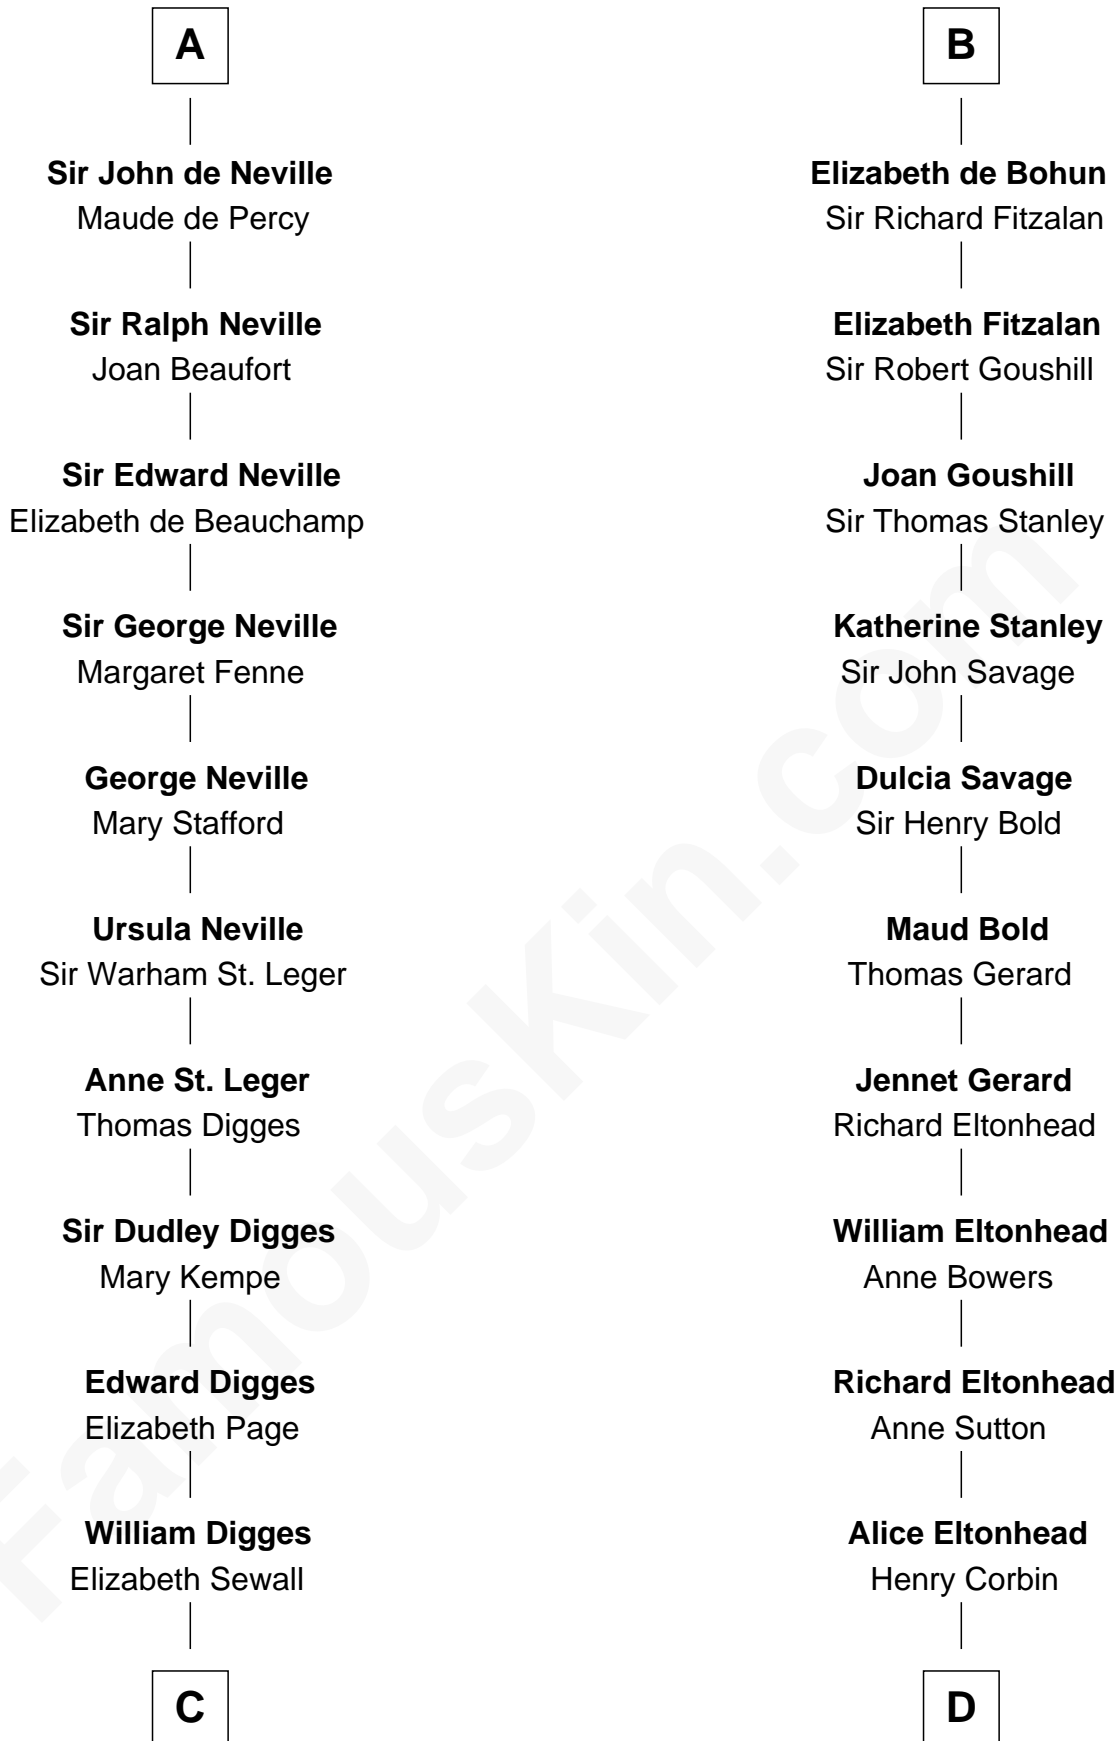

FamousKin.com Relationship Chart of

Daniel Carroll

Signer of the U.S. Constitution

19th cousin 1 time removed of

Thomas Sim Lee

2nd and 7th Governor of Maryland

Robert of Gloucester

Mabel FitzHamon

Amice of Gloucester

Sir Richard de Clare

Sir Gilbert de Clare

Isabel Marshal

Sir Richard de Clare

Maud de Lacy

Thomas de Clare

Juliana FitzMaurice

Margaret de Clare

Bartholomew de Badlesmere

Elizabeth de Badlesmere

Sir William de Bohun

B

C

Anne Digges
Henry Darnall

Eleanor Darnall
Daniel Carroll