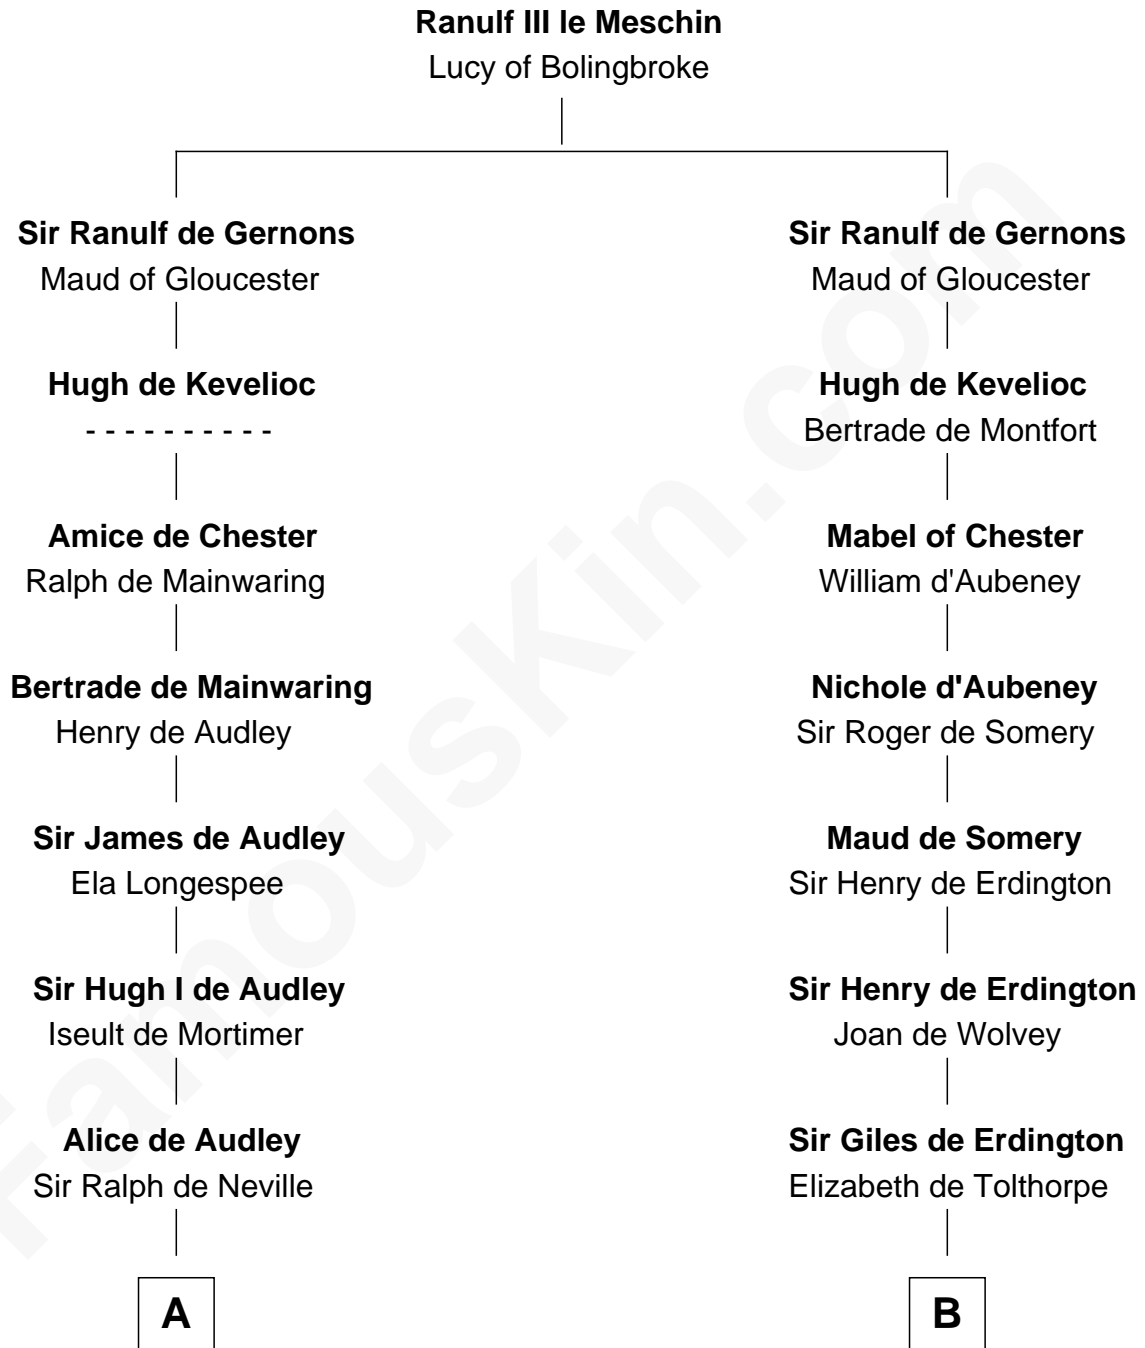

# FamousKin.com

## Relationship Chart of Daniel Carroll

*Signer of the U.S. Constitution*

19th cousin 2 times removed of

**Thomas Sim Lee**

*2nd and 7th Governor of Maryland*

**C**

**Anne Digges**  
Henry Darnall

**Eleanor Darnall**  
Daniel Carroll

**Daniel Carroll**  
*Signer of the U.S. Constitution*

**D**

**Henry Corbin**  
Alice Eltonhead

**Laetitia Corbin**  
Richard Lee

**Philip Lee**  
Sarah Brooke

**Thomas Lee**  
Christiana Sim

**Thomas Sim Lee**  
*2nd and 7th Governor of Maryland*