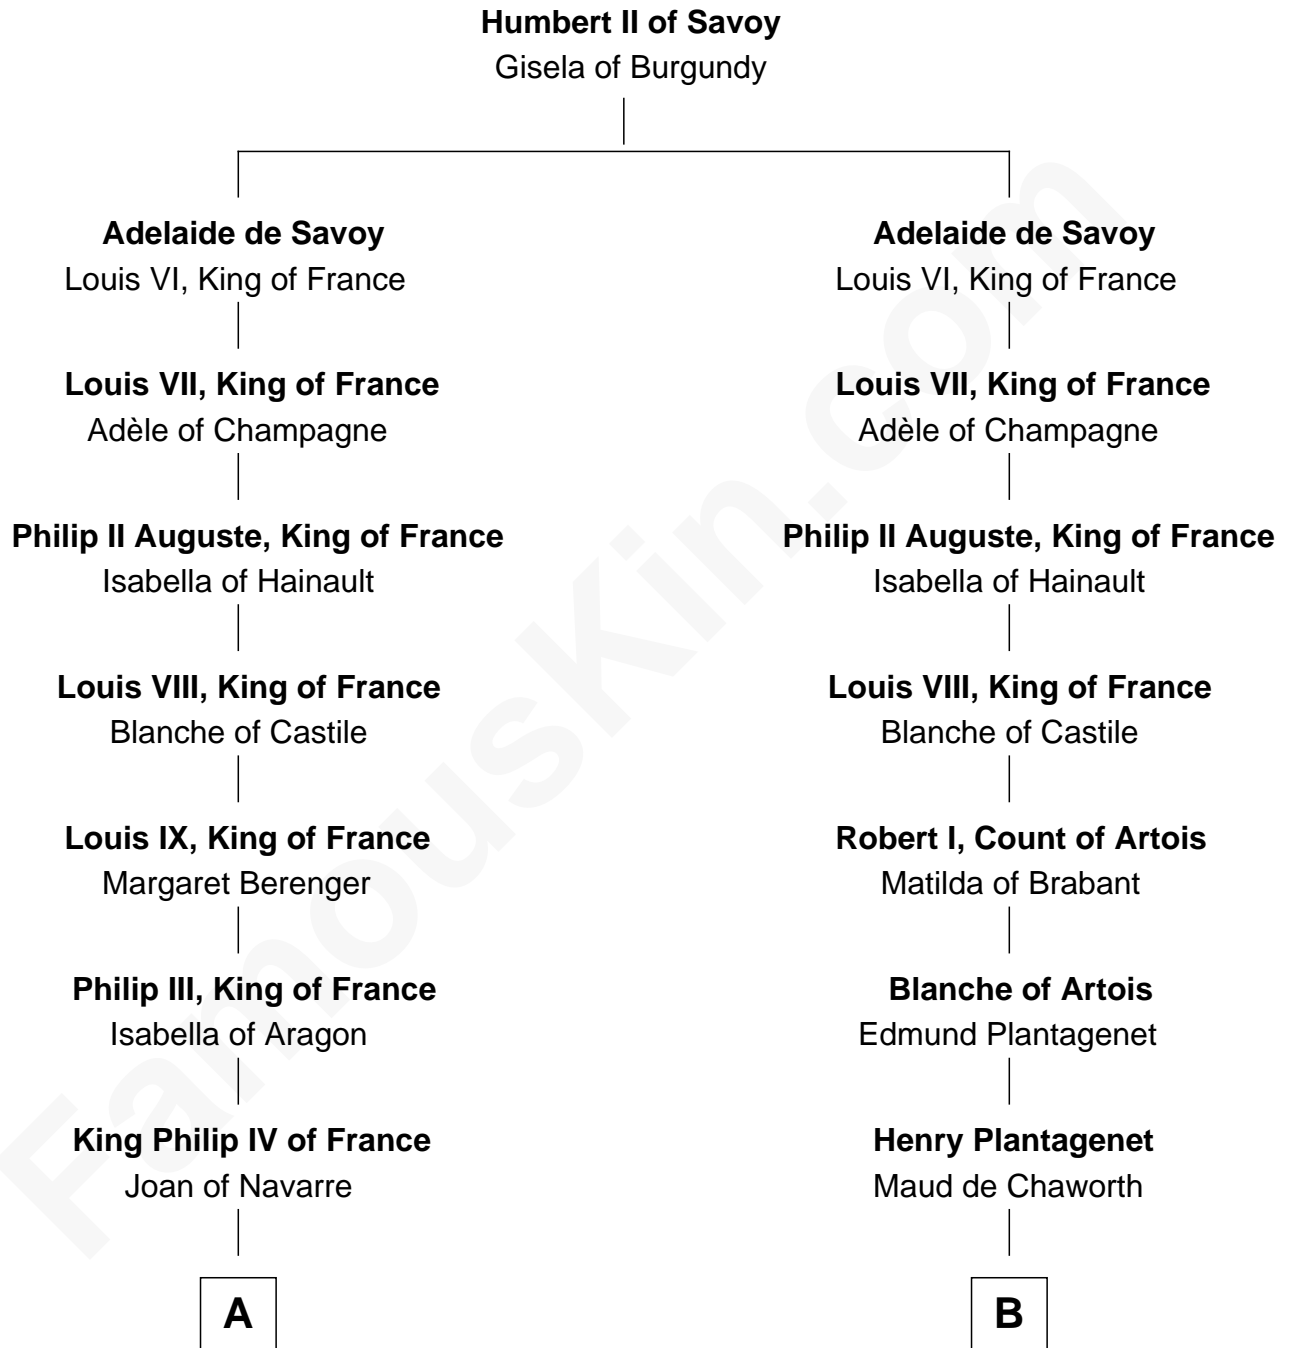

FamousKin.com Relationship Chart of

Daniel Carroll

Signer of the U.S. Constitution

21st cousin of

Thomas Sim Lee

2nd and 7th Governor of Maryland

C

Edward Digges

Elizabeth Page

William Digges

Elizabeth Sewall

Anne Digges

Henry Darnall

Eleanor Darnall

Daniel Carroll

Daniel Carroll