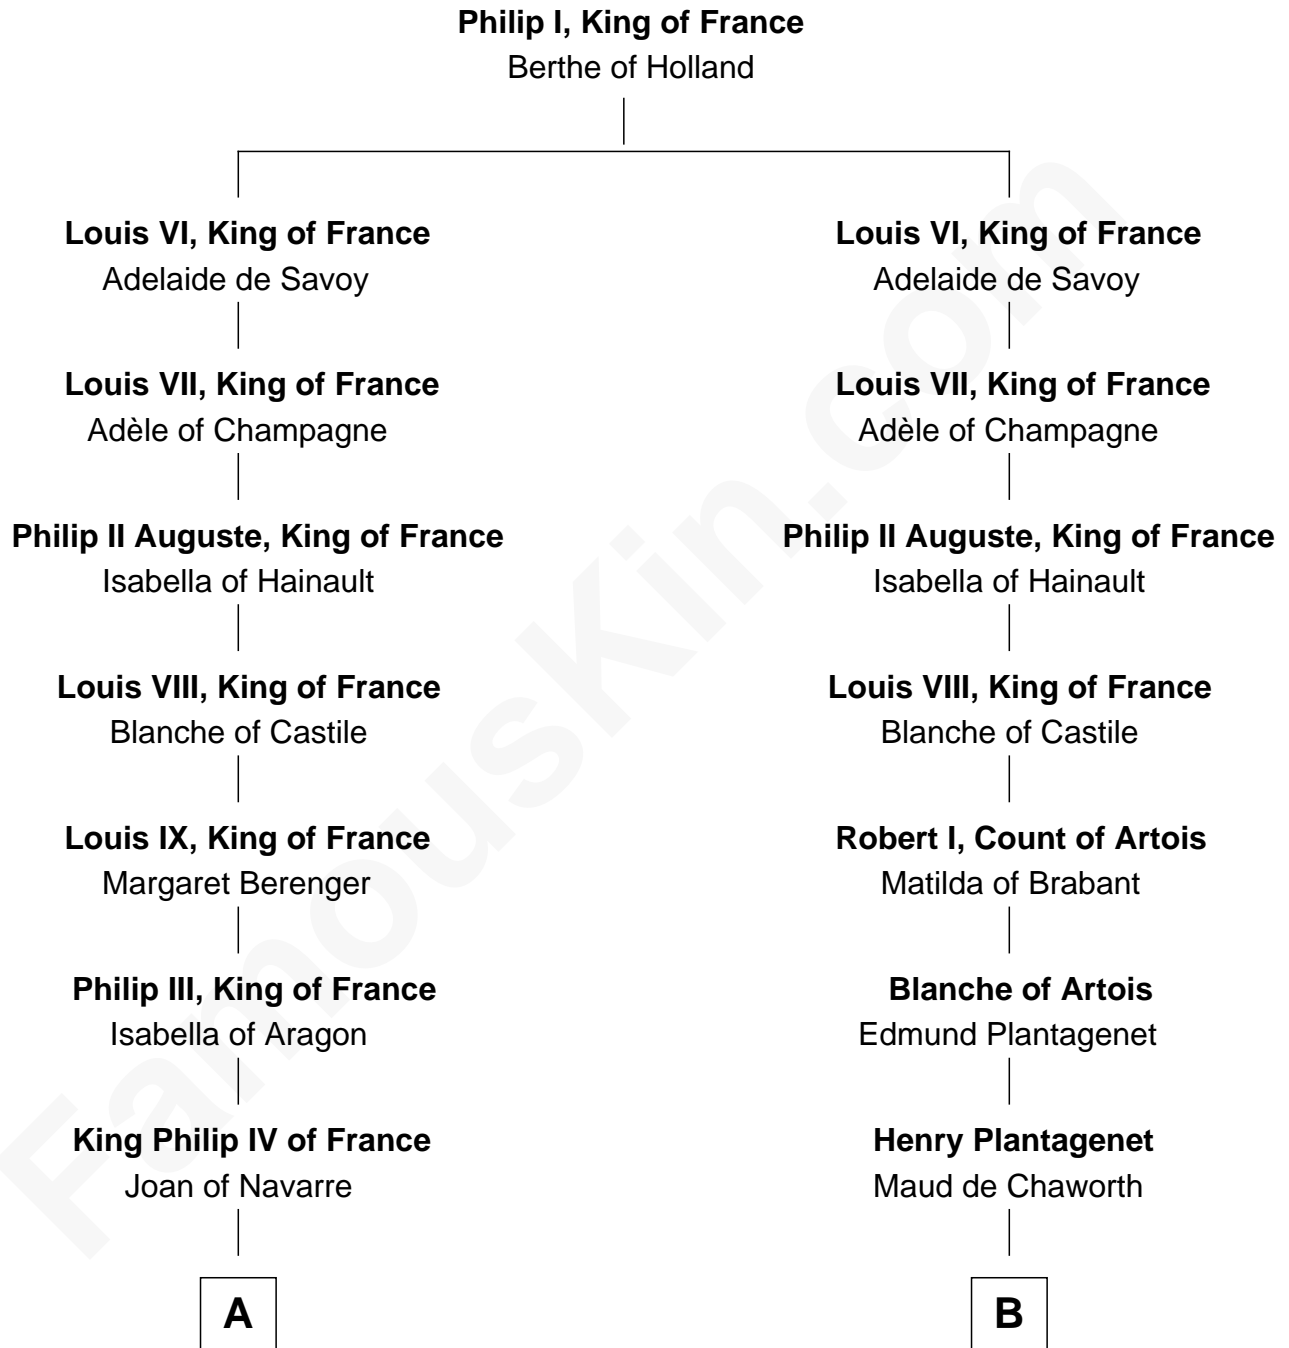

FamousKin.com Relationship Chart of

Daniel Carroll

Signer of the U.S. Constitution

21st cousin of

Thomas Sim Lee

2nd and 7th Governor of Maryland

C

Edward Digges

Elizabeth Page

William Digges

Elizabeth Sewall

Anne Digges

Henry Darnall

Eleanor Darnall

Daniel Carroll

Daniel Carroll