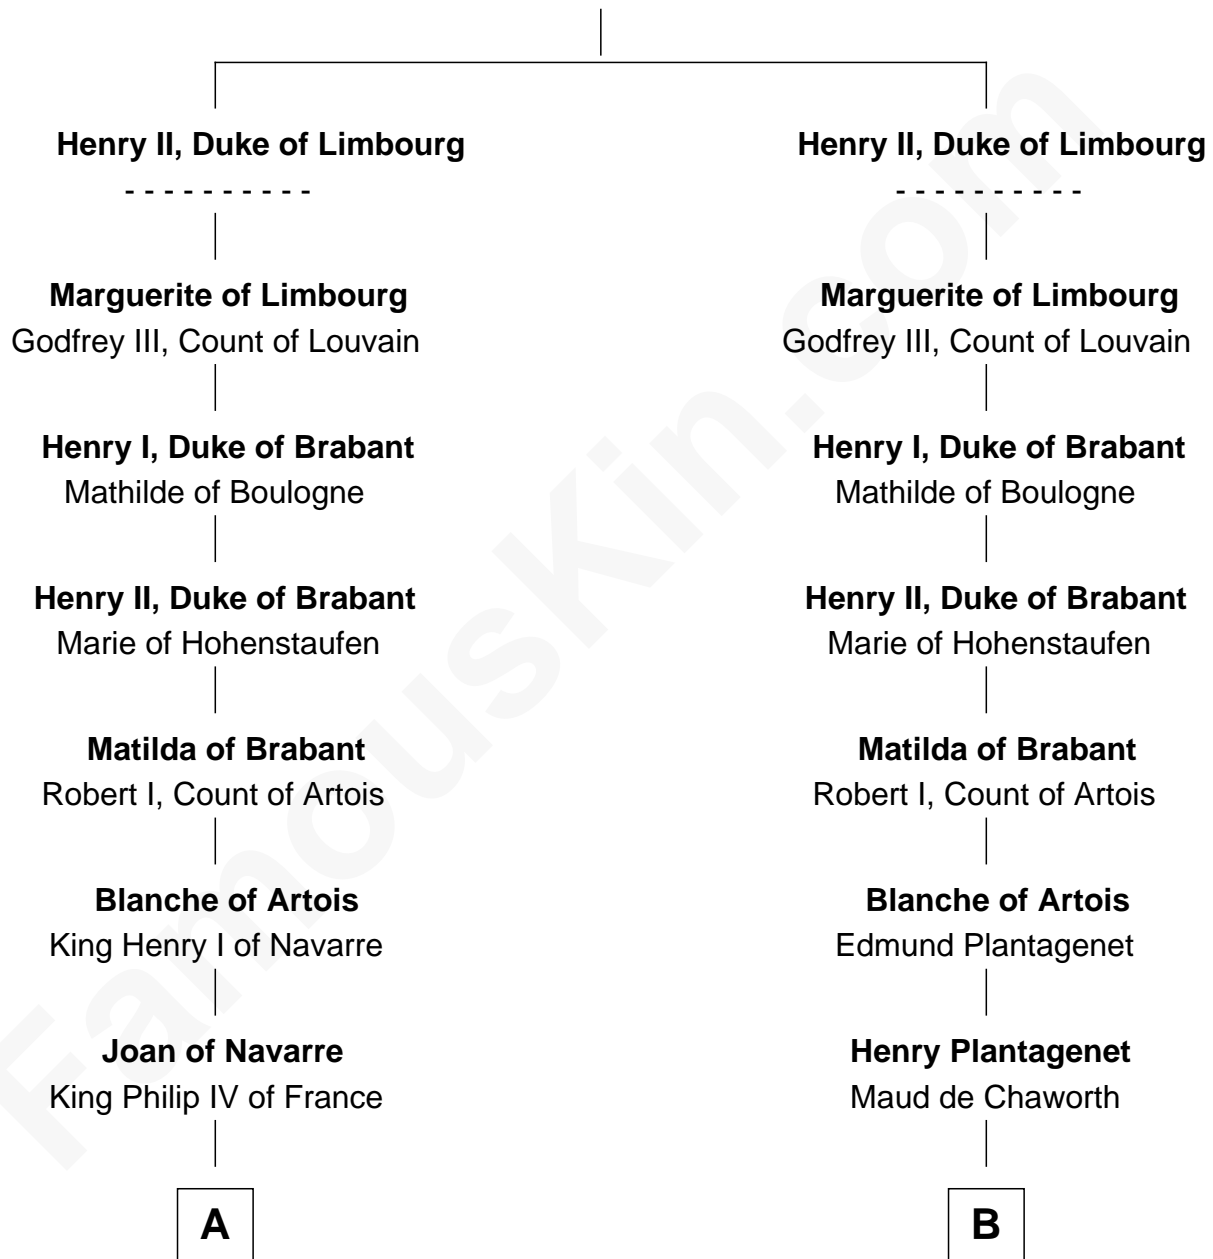

# FamousKin.com Relationship Chart of

**Daniel Carroll**

*Signer of the U.S. Constitution*

21st cousin of

**Thomas Sim Lee**

*2nd and 7th Governor of Maryland*

Waleran, Duke of Lower Lorraine

**C**

**Edward Digges**

Elizabeth Page

**William Digges**

Elizabeth Sewall

**Anne Digges**

Henry Darnall

**Eleanor Darnall**

Daniel Carroll

**Daniel Carroll**

*Signer of the U.S. Constitution*

**D**

**Alice Eltonhead**

Henry Corbin

**Laetitia Corbin**

Richard Lee

**Philip Lee**

Sarah Brooke

**Thomas Lee**

Christiana Sim

**Thomas Sim Lee**

*2nd and 7th Governor of Maryland*