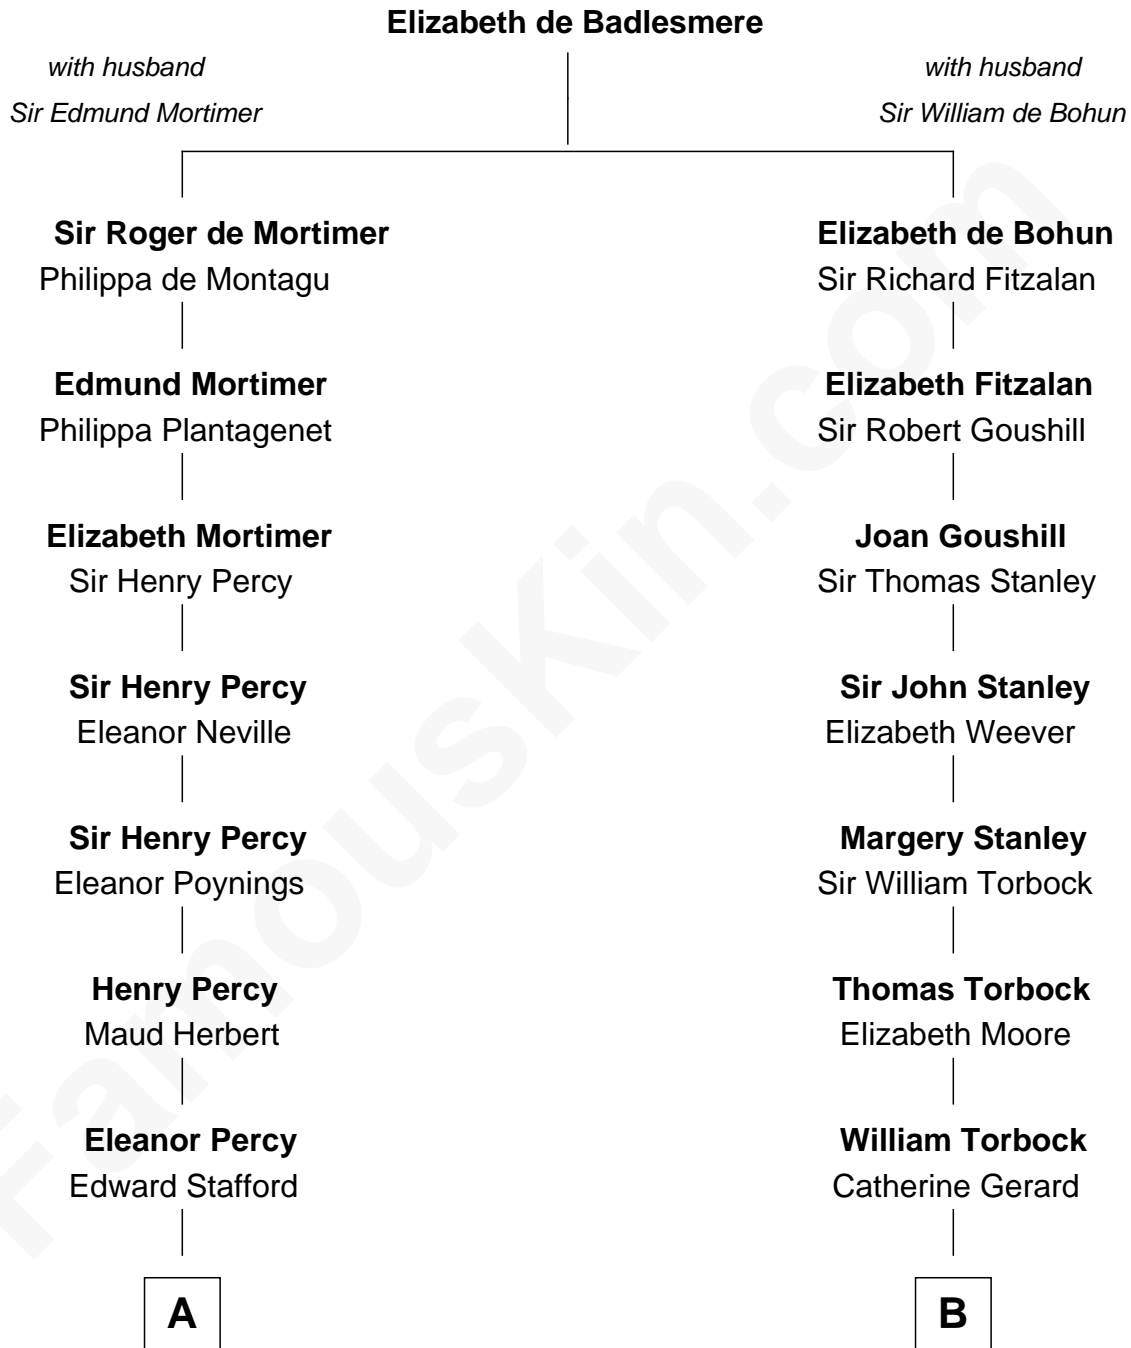

# FamousKin.com Relationship Chart of

**Daniel Carroll**

*Signer of the U.S. Constitution*

14th cousin 1 time removed of

**Edward Lloyd V**

*13th Governor of Maryland*

**A**

**Mary Stafford**  
George Neville

**Ursula Neville**  
Sir Warham St. Leger

**Anne St. Leger**  
Thomas Digges

**Sir Dudley Digges**  
Mary Kempe

**Edward Digges**  
Elizabeth Page

**William Digges**  
Elizabeth Sewall

**Anne Digges**  
Henry Darnall