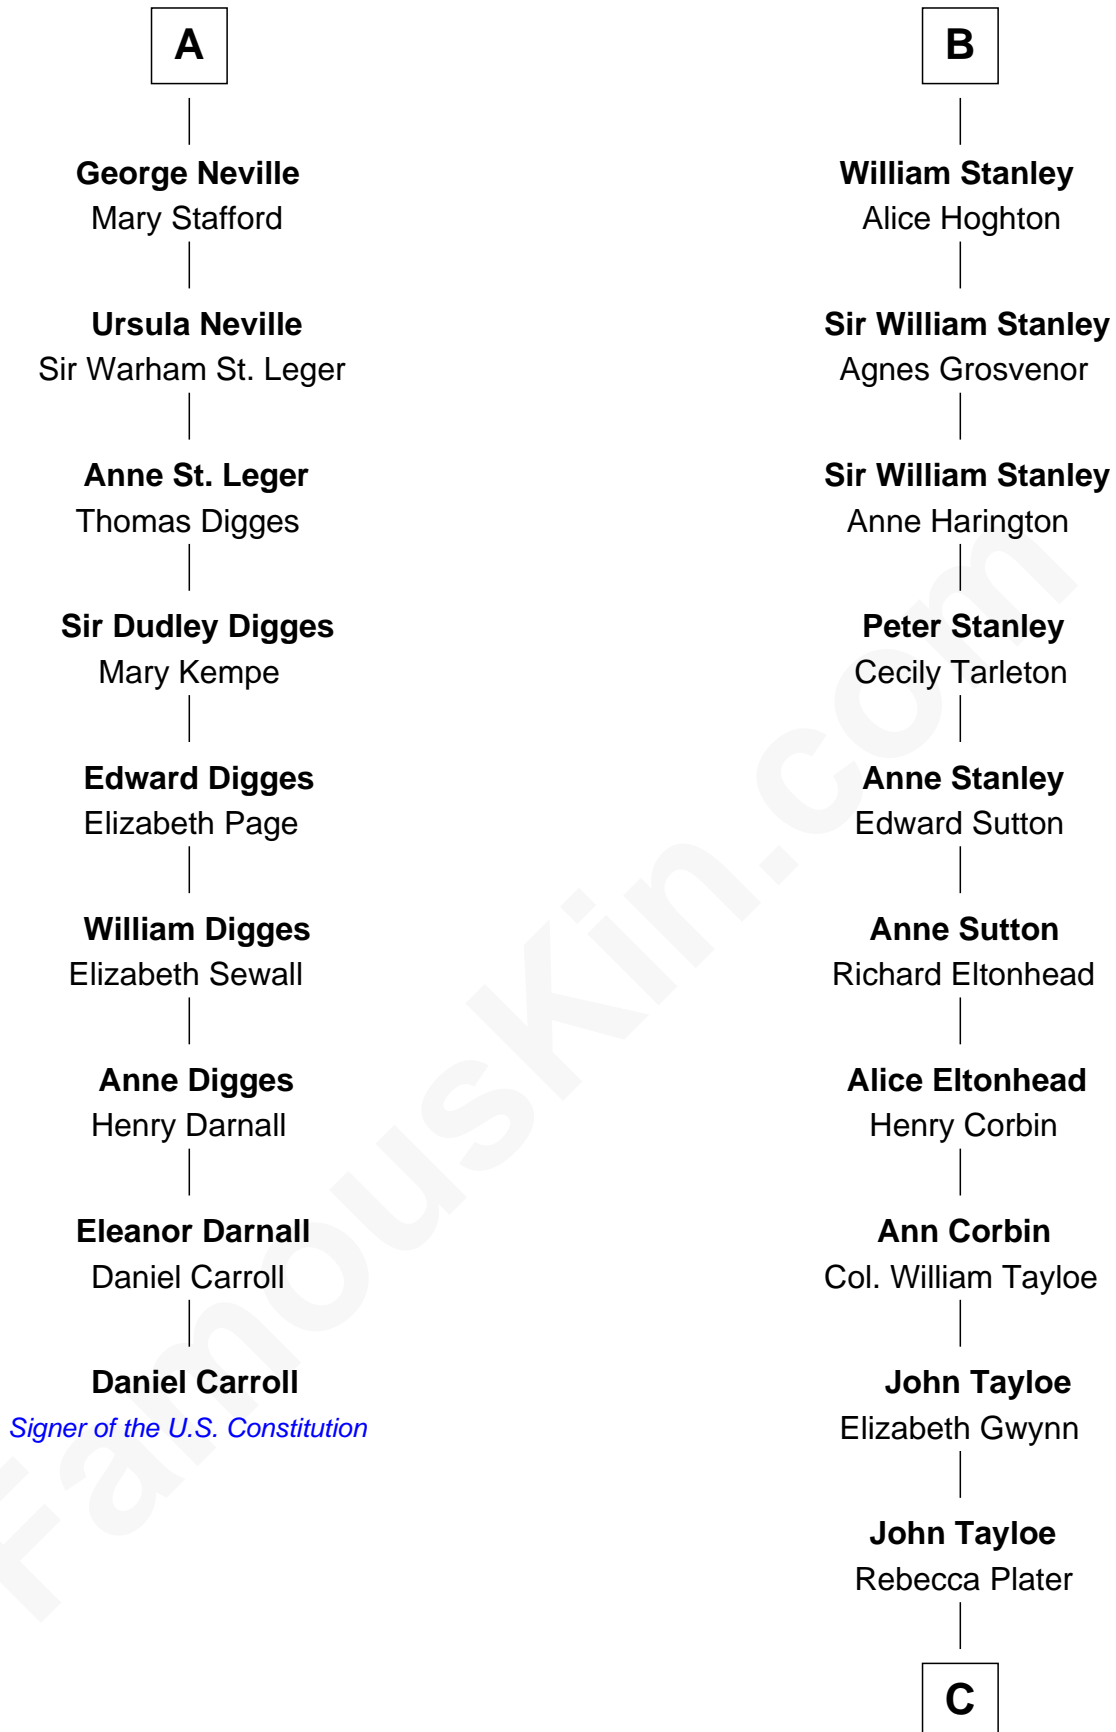

FamousKin.com

Relationship Chart of

Daniel Carroll

Signer of the U.S. Constitution

15th cousin 5 times removed of

Henry Lloyd

40th Governor of Maryland

Alan la Zouche

Ellen de Quincy

C

Elizabeth Tayloe
Col. Edward Lloyd

Col. Edward Lloyd
Sally Scott Murray

Daniel Lloyd
Catherine Henry

Henry Lloyd
40th Governor of Maryland

FamousKin.com