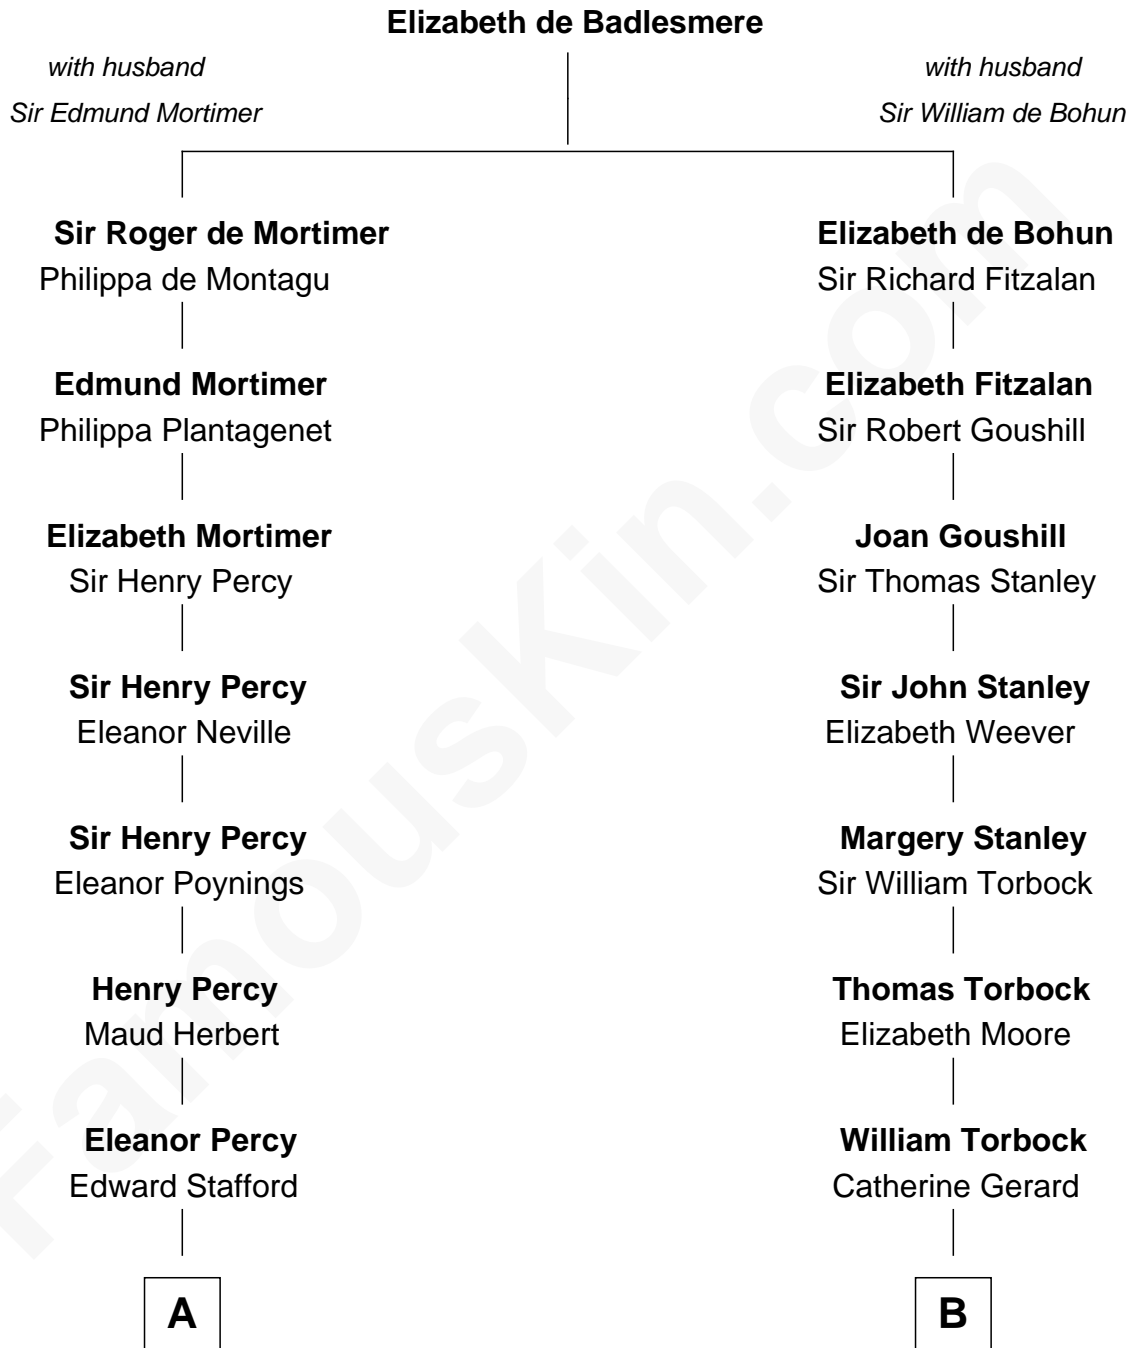

FamousKin.com

Relationship Chart of

Daniel Carroll

Signer of the U.S. Constitution

15th cousin 1 time removed of

Henry Lloyd

40th Governor of Maryland

A