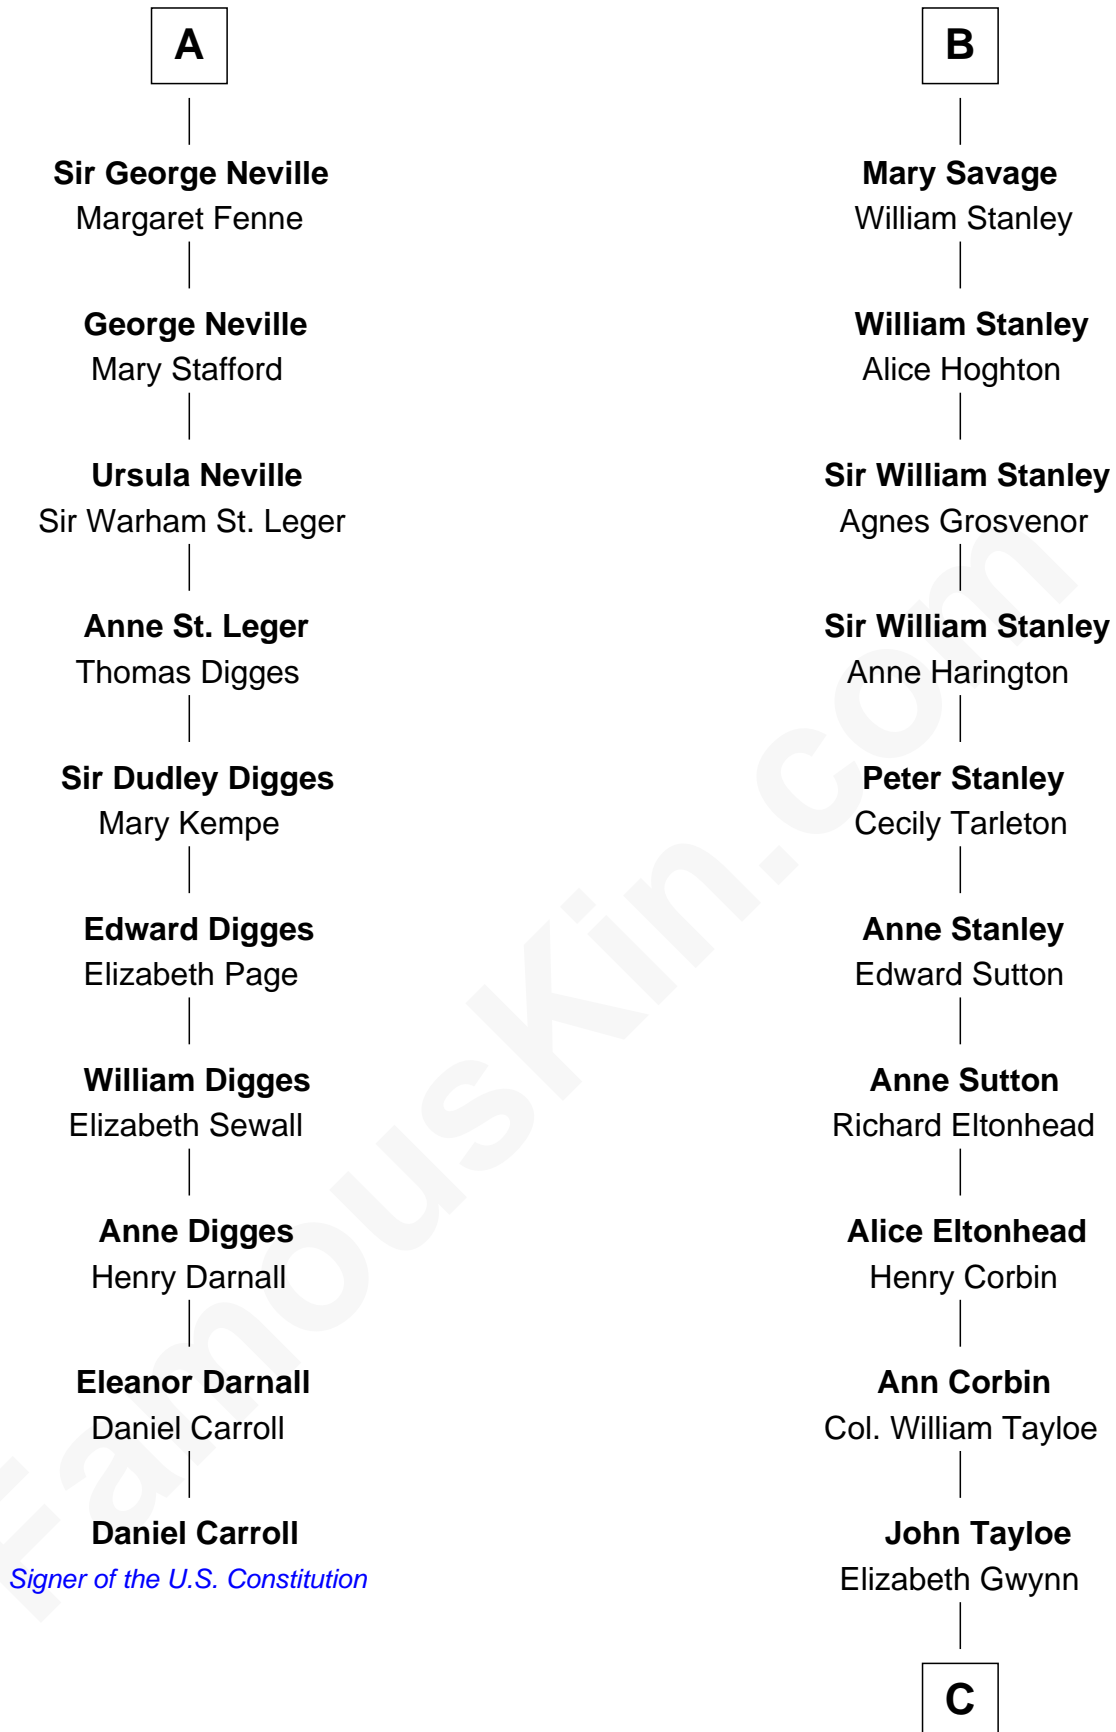

# FamousKin.com Relationship Chart of

**Daniel Carroll**

*Signer of the U.S. Constitution*

16th cousin 5 times removed of

**Henry Lloyd**

*40th Governor of Maryland*

**Sir William Longespee**

Ela of Salisbury

Emmeline de Ridelisford

**Ela Longespee**

Sir Roger la Zouche

**Sir Alan la Zouche**

Eleanor de Segrave

**Maude la Zouche**

Sir Robert de Holland

**Maude de Holland**

Sir Thomas de Swinerton

**Sir Robert de Swinerton**

Elizabeth de Beke

**Maud de Swinerton**

Sir John Savage

**B**

**C**

**John Tayloe**  
Rebecca Plater

**Elizabeth Tayloe**  
Col. Edward Lloyd

**Col. Edward Lloyd**  
Sally Scott Murray

**Daniel Lloyd**  
Catherine Henry

**Henry Lloyd**  
*40th Governor of Maryland*

FamousKin.com