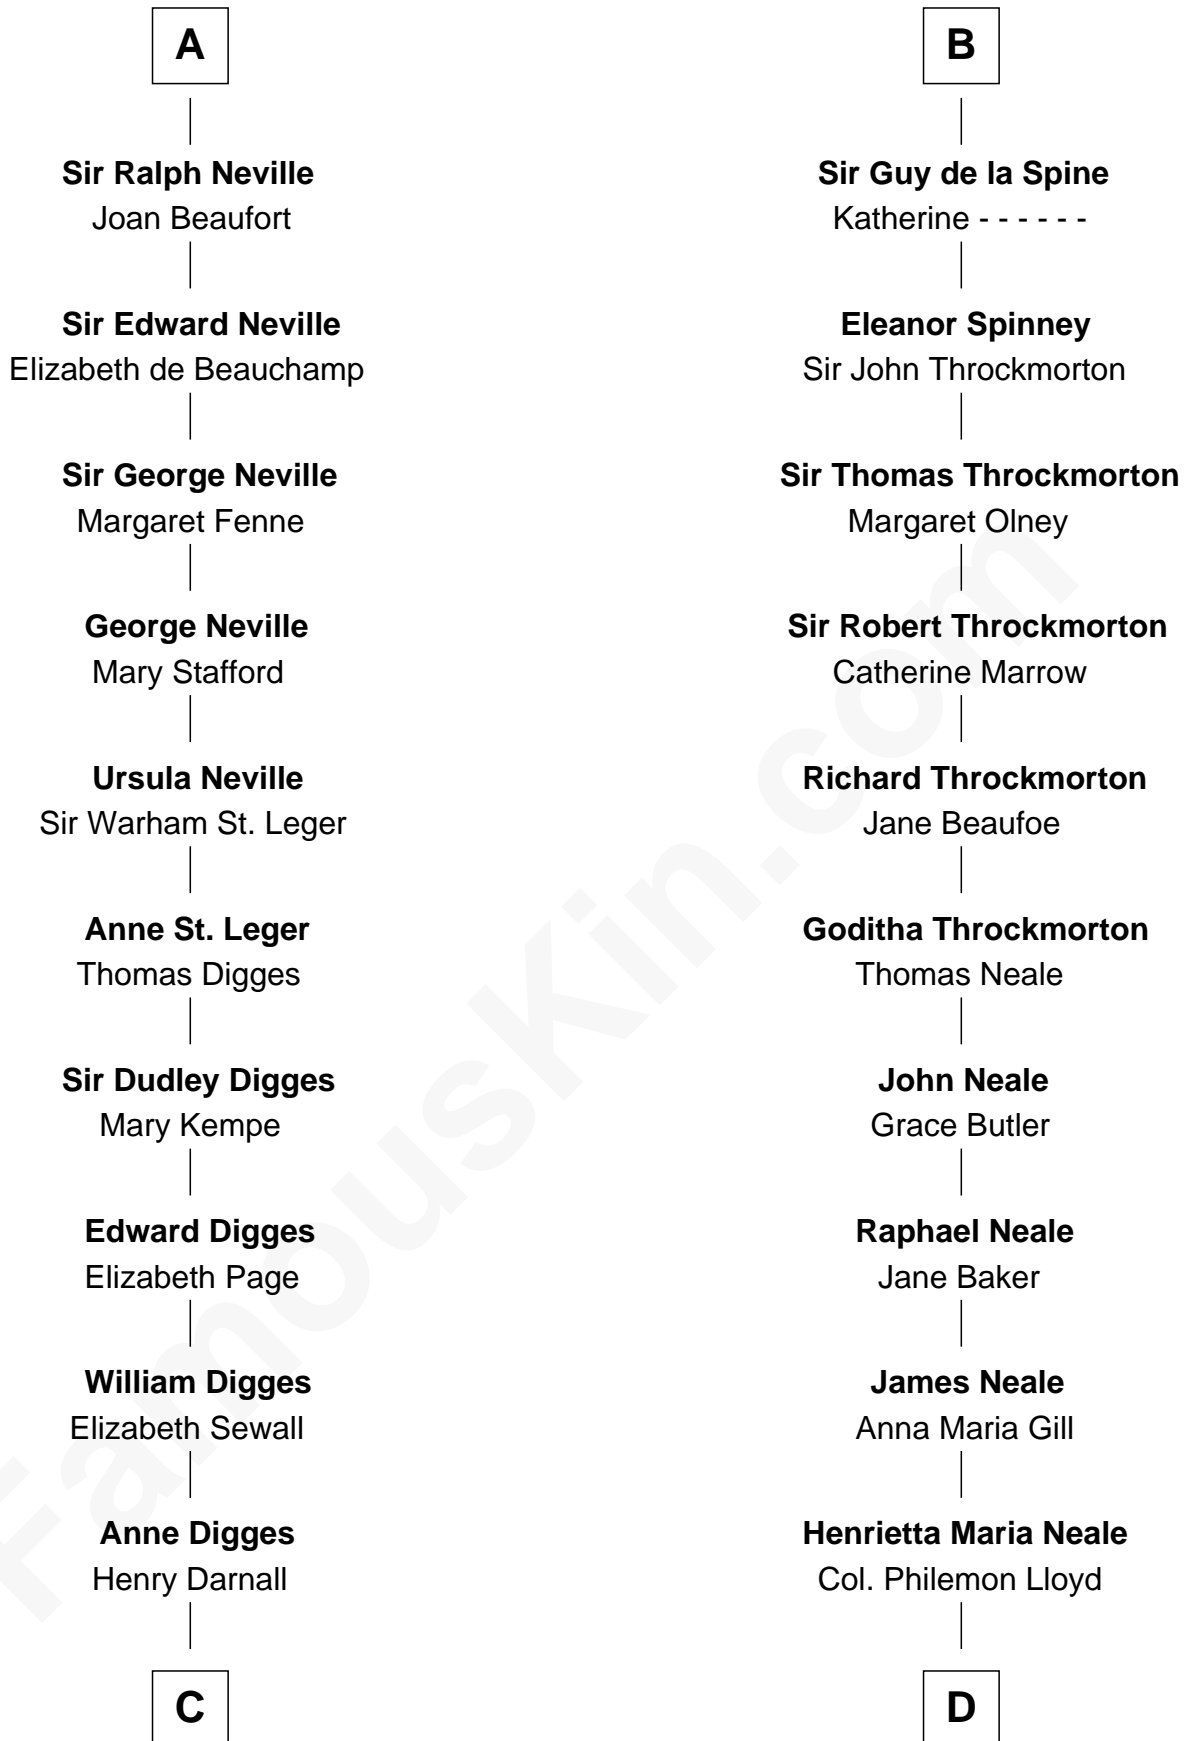

FamousKin.com

Relationship Chart of

Daniel Carroll

Signer of the U.S. Constitution

18th cousin 2 times removed of

Charles Goldsborough

16th Governor of Maryland

C

Eleanor Darnall

Daniel Carroll

Daniel Carroll

Signer of the U.S. Constitution

D

Anna Maria Lloyd

Richard Tilghman

William Tilghman

Margaret Lloyd

Anna Maria Tilghman

Charles Goldsborough

Charles Goldsborough

16th Governor of Maryland

FamousKin.com