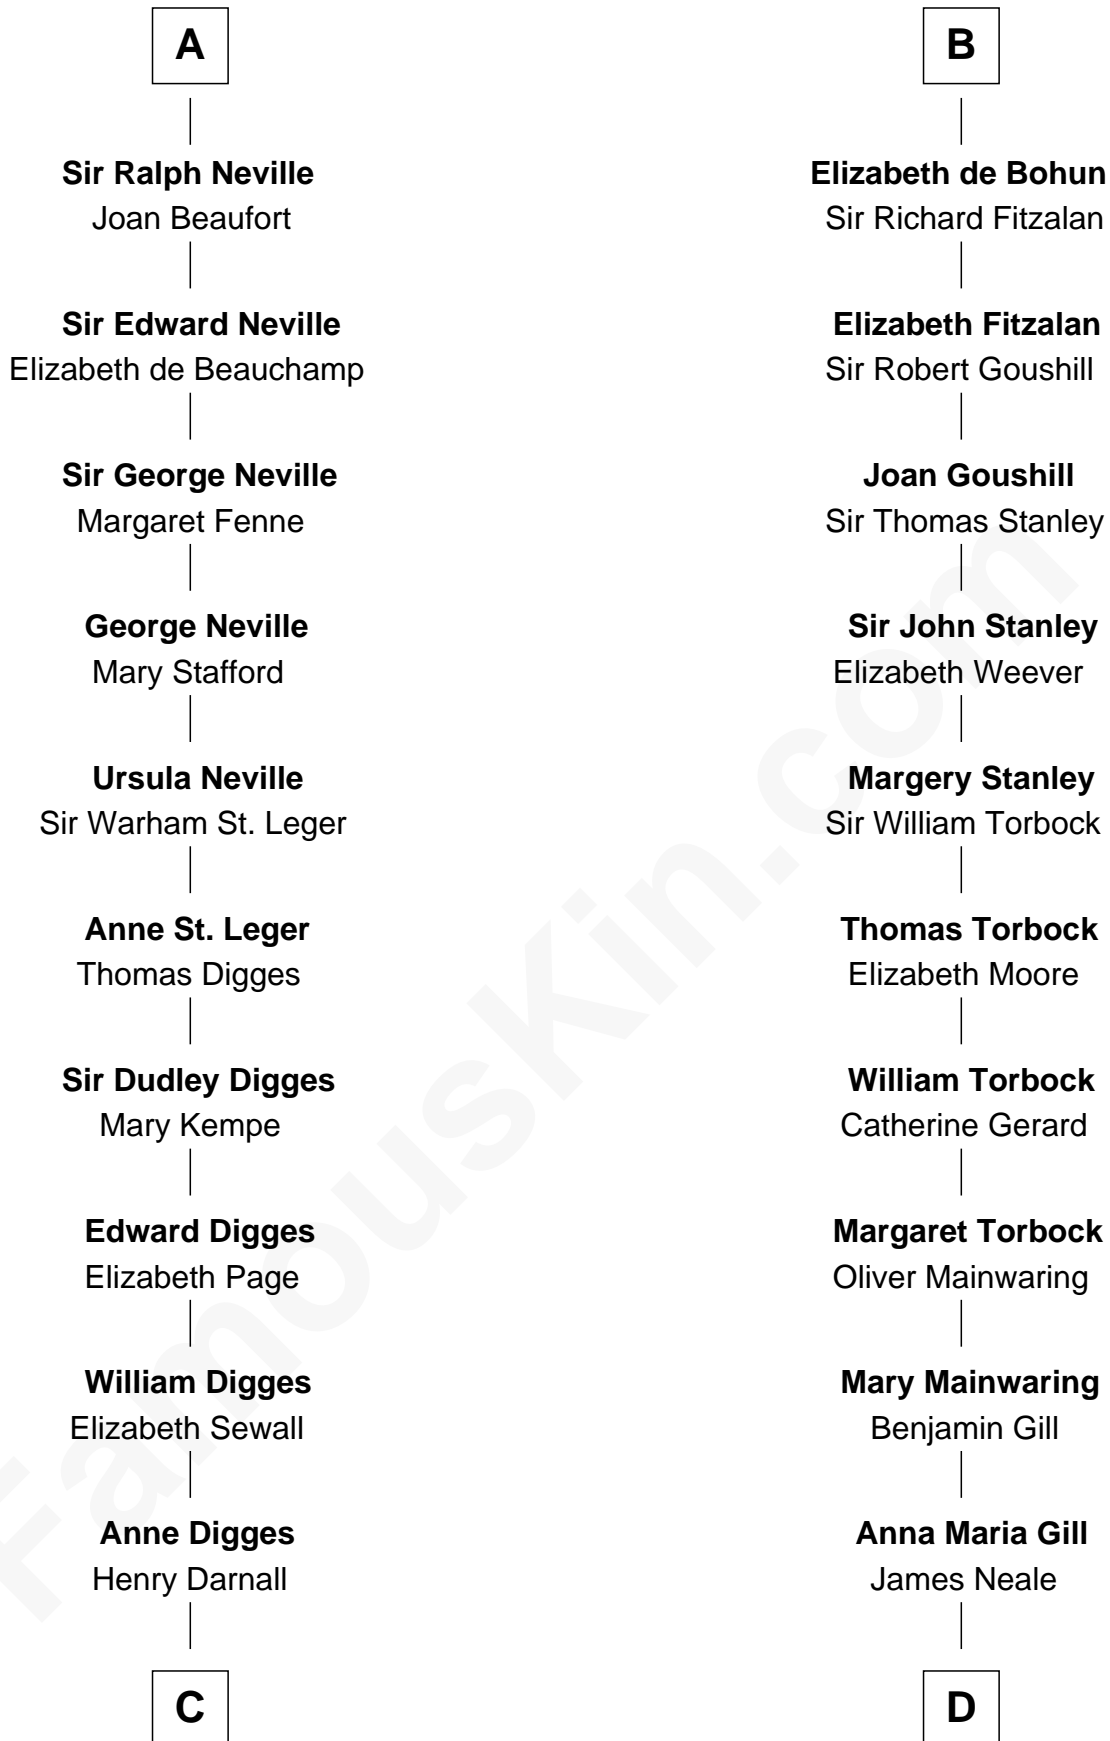

FamousKin.com

Relationship Chart of

Daniel Carroll

Signer of the U.S. Constitution

18th cousin 3 times removed of

Charles Goldsborough

16th Governor of Maryland

Sir Ranulf de Gernons

Maud of Gloucester

C

Eleanor Darnall

Daniel Carroll

Daniel Carroll

Signer of the U.S. Constitution

D

Henrietta Maria Neale