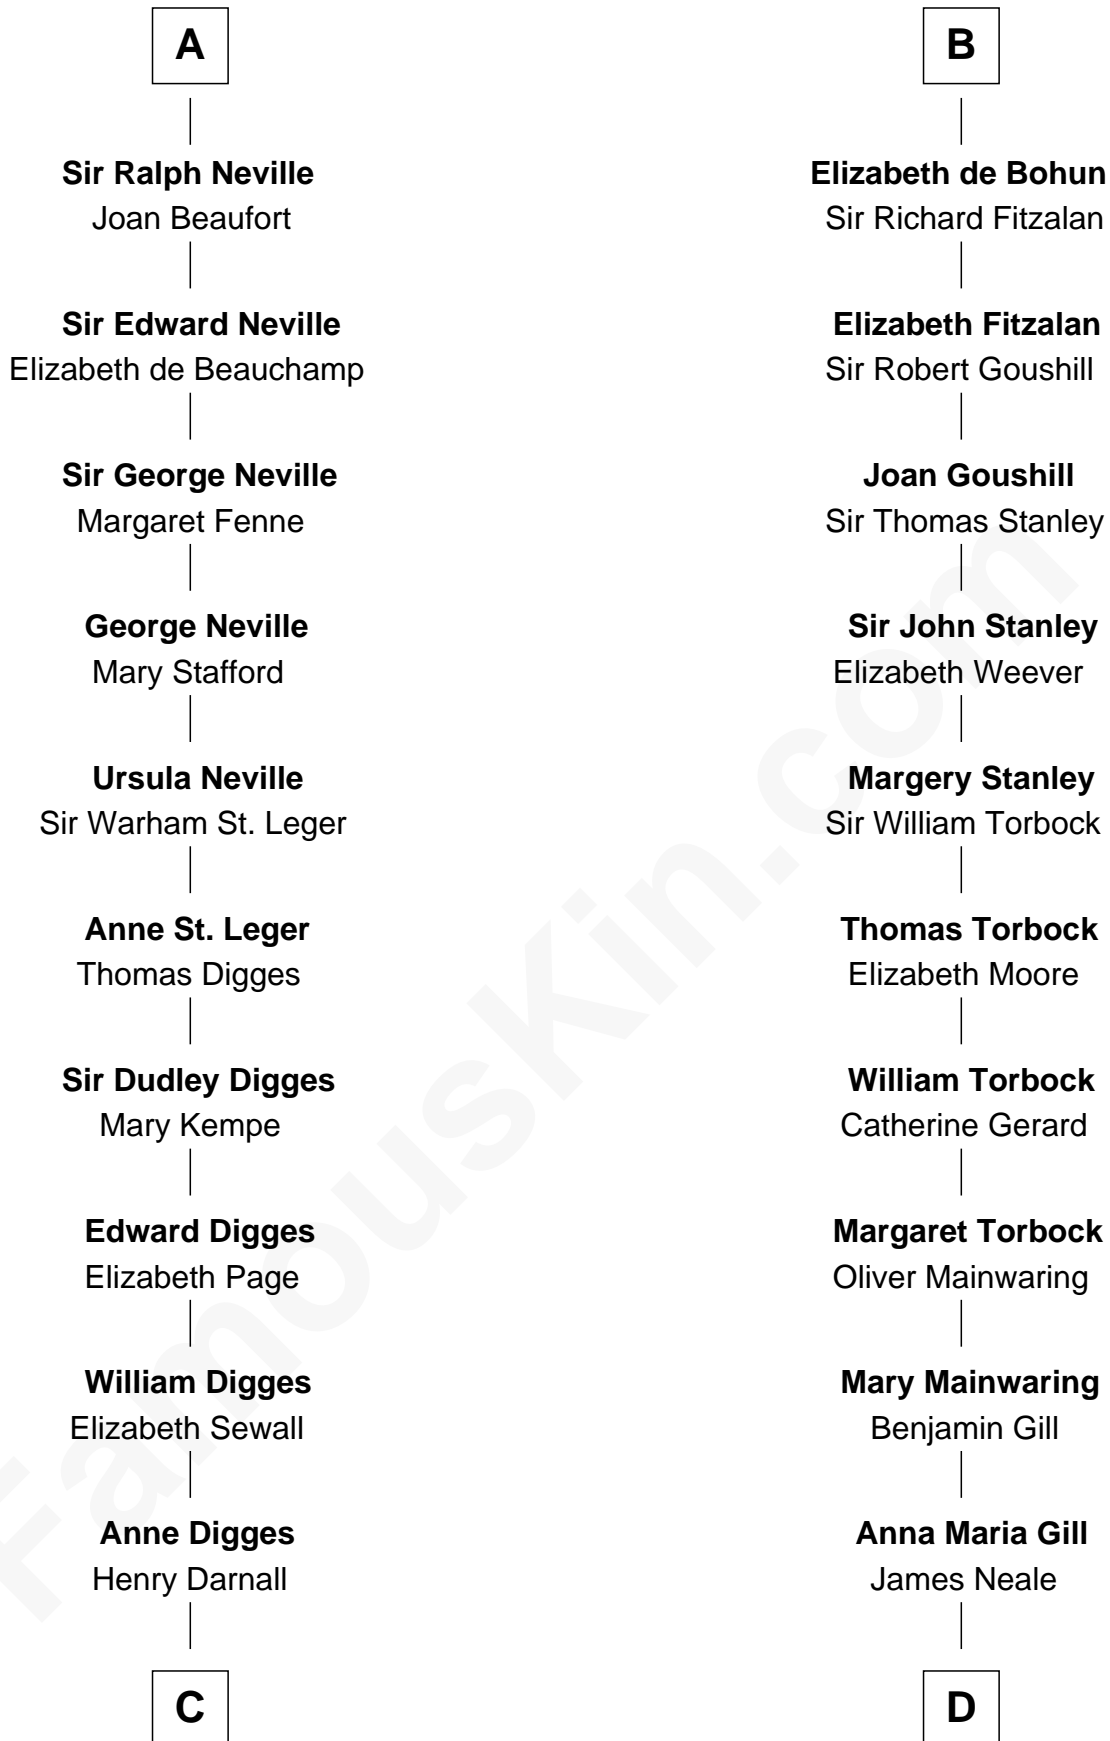

FamousKin.com

Relationship Chart of Daniel Carroll

Signer of the U.S. Constitution

18th cousin 3 times removed of

Charles Goldsborough

16th Governor of Maryland

C

Eleanor Darnall

Daniel Carroll

Daniel Carroll

Signer of the U.S. Constitution

D

Henrietta Maria Neale

Col. Philemon Lloyd

Anna Maria Lloyd

Richard Tilghman