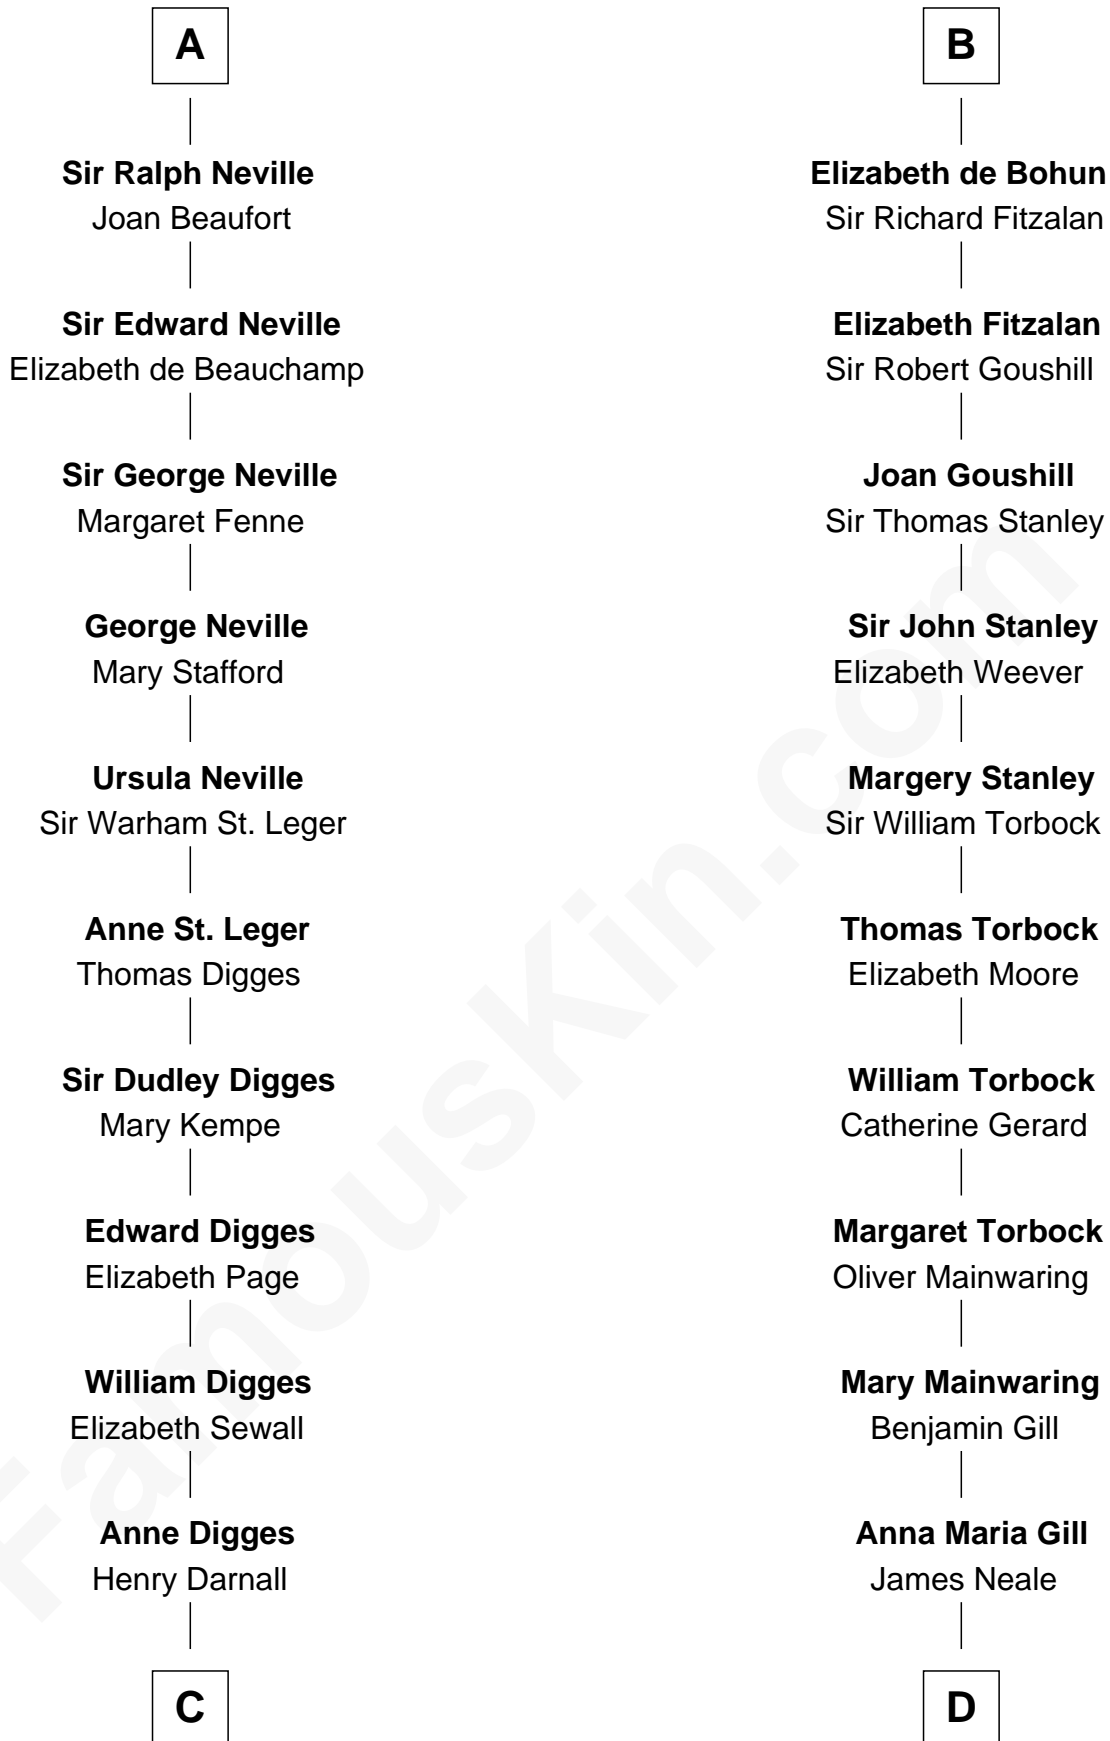

FamousKin.com

Relationship Chart of

Daniel Carroll

Signer of the U.S. Constitution

18th cousin 3 times removed of

Charles Goldsborough

16th Governor of Maryland

Robert de Quincy
Orabel FitzNess

Margaret de Clare
Bartholomew de Badlesmere

Elizabeth de Badlesmere
Sir William de Bohun

B

C

Eleanor Darnall

Daniel Carroll

Daniel Carroll

Signer of the U.S. Constitution