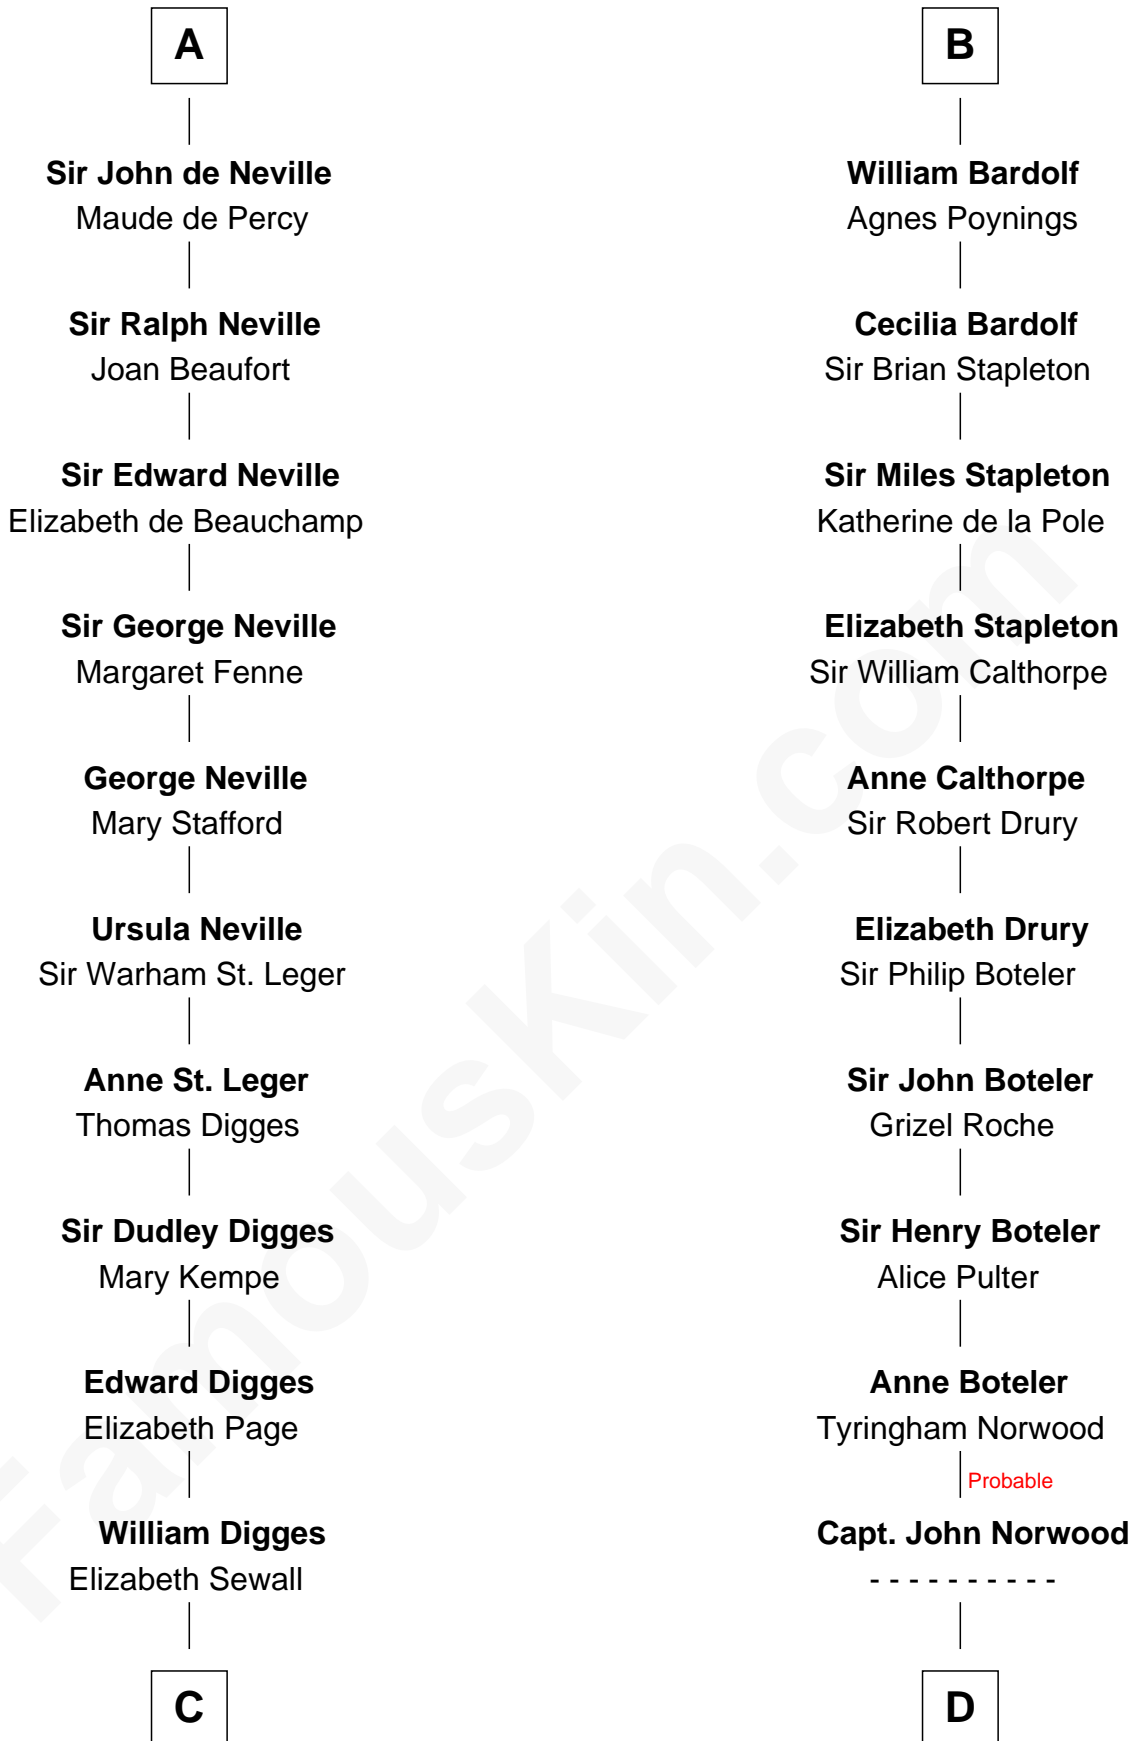

## Relationship Chart of Daniel Carroll

*Signer of the U.S. Constitution*

19th cousin 2 times removed of

**Charles Carnan Ridgely**  
*15th Governor of Maryland*

Walter of Salisbury

**C**

**Anne Digges**  
Henry Darnall

**Eleanor Darnall**  
Daniel Carroll

**Daniel Carroll**  
*Signer of the U.S. Constitution*

**D**

**Susannah Norwood**  
John Howard

**John Howard**  
Mary Warfield

**Rachel Howard**  
Col. Charles Ridgely

**Achsah Ridgely**  
Charles R. Carnan

**Charles Carnan Ridgely**  
*15th Governor of Maryland*

FamousKin.com