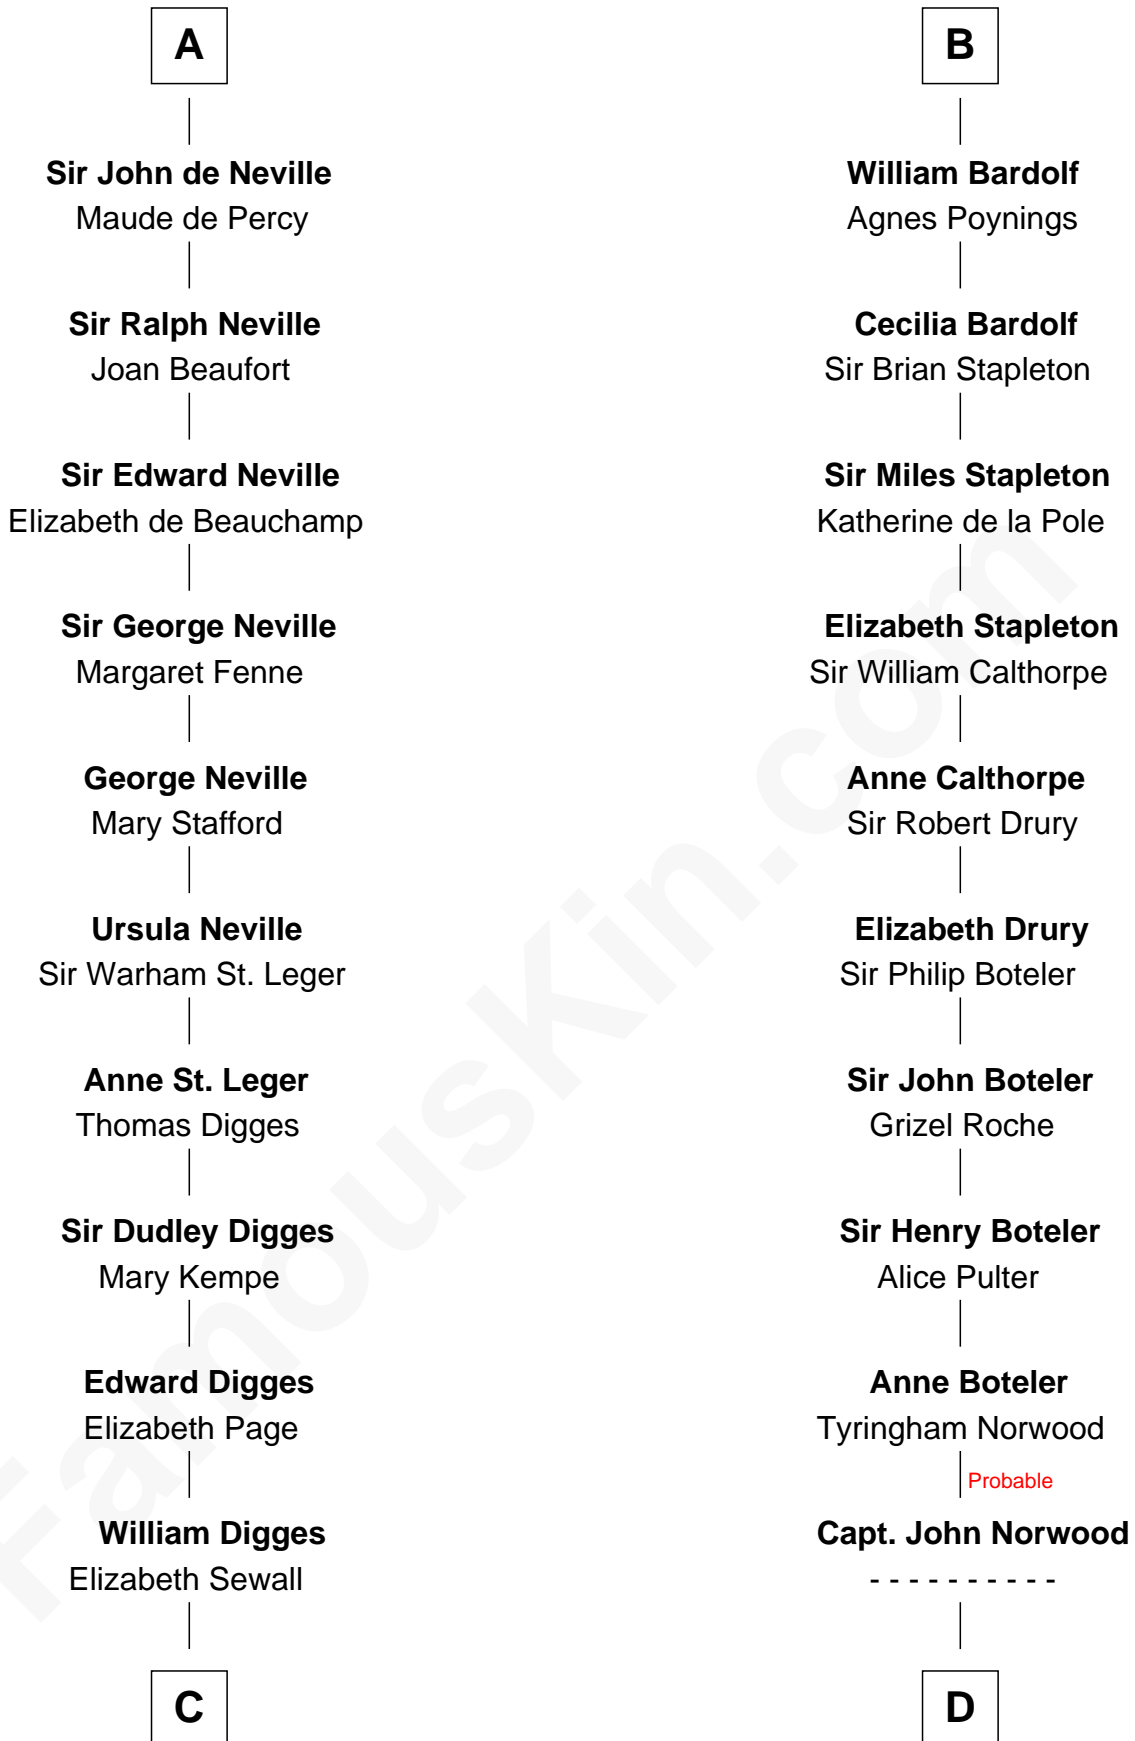

FamousKin.com

Relationship Chart of

Daniel Carroll

Signer of the U.S. Constitution

19th cousin 2 times removed of

Charles Carnan Ridgely
15th Governor of Maryland

Gilbert Fitzgilbert de Clare
Isabel de Beaumont

C

Anne Digges
Henry Darnall

Eleanor Darnall
Daniel Carroll

Daniel Carroll
Signer of the U.S. Constitution

D

Susannah Norwood
John Howard

John Howard
Mary Warfield

Rachel Howard
Col. Charles Ridgely

Achsah Ridgely
Charles R. Carnan

Charles Carnan Ridgely
15th Governor of Maryland

FamousKin.com