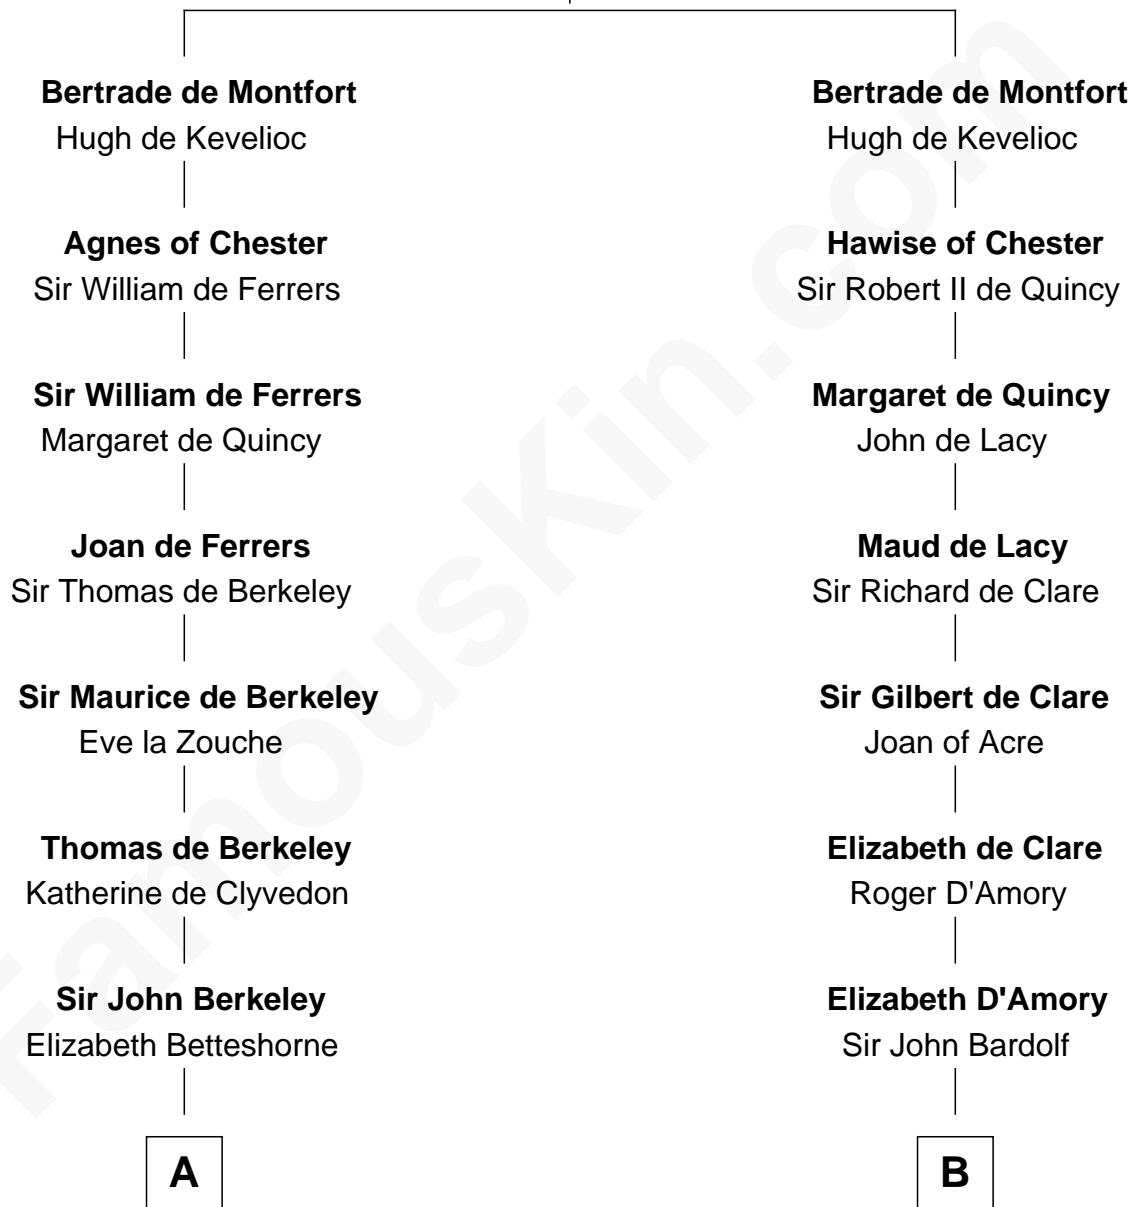

FamousKin.com

Relationship Chart of

Daniel Carroll

Signer of the U.S. Constitution

19th cousin 2 times removed of

Charles Carnan Ridgely
15th Governor of Maryland

Simon III de Montfort

Maud - - - - -

C

Anne Digges
Henry Darnall

Eleanor Darnall
Daniel Carroll

Daniel Carroll
Signer of the U.S. Constitution

D

Susannah Norwood
John Howard

John Howard
Mary Warfield

Rachel Howard
Col. Charles Ridgely

Achsah Ridgely
Charles R. Carnan

Charles Carnan Ridgely
15th Governor of Maryland

FamousKin.com