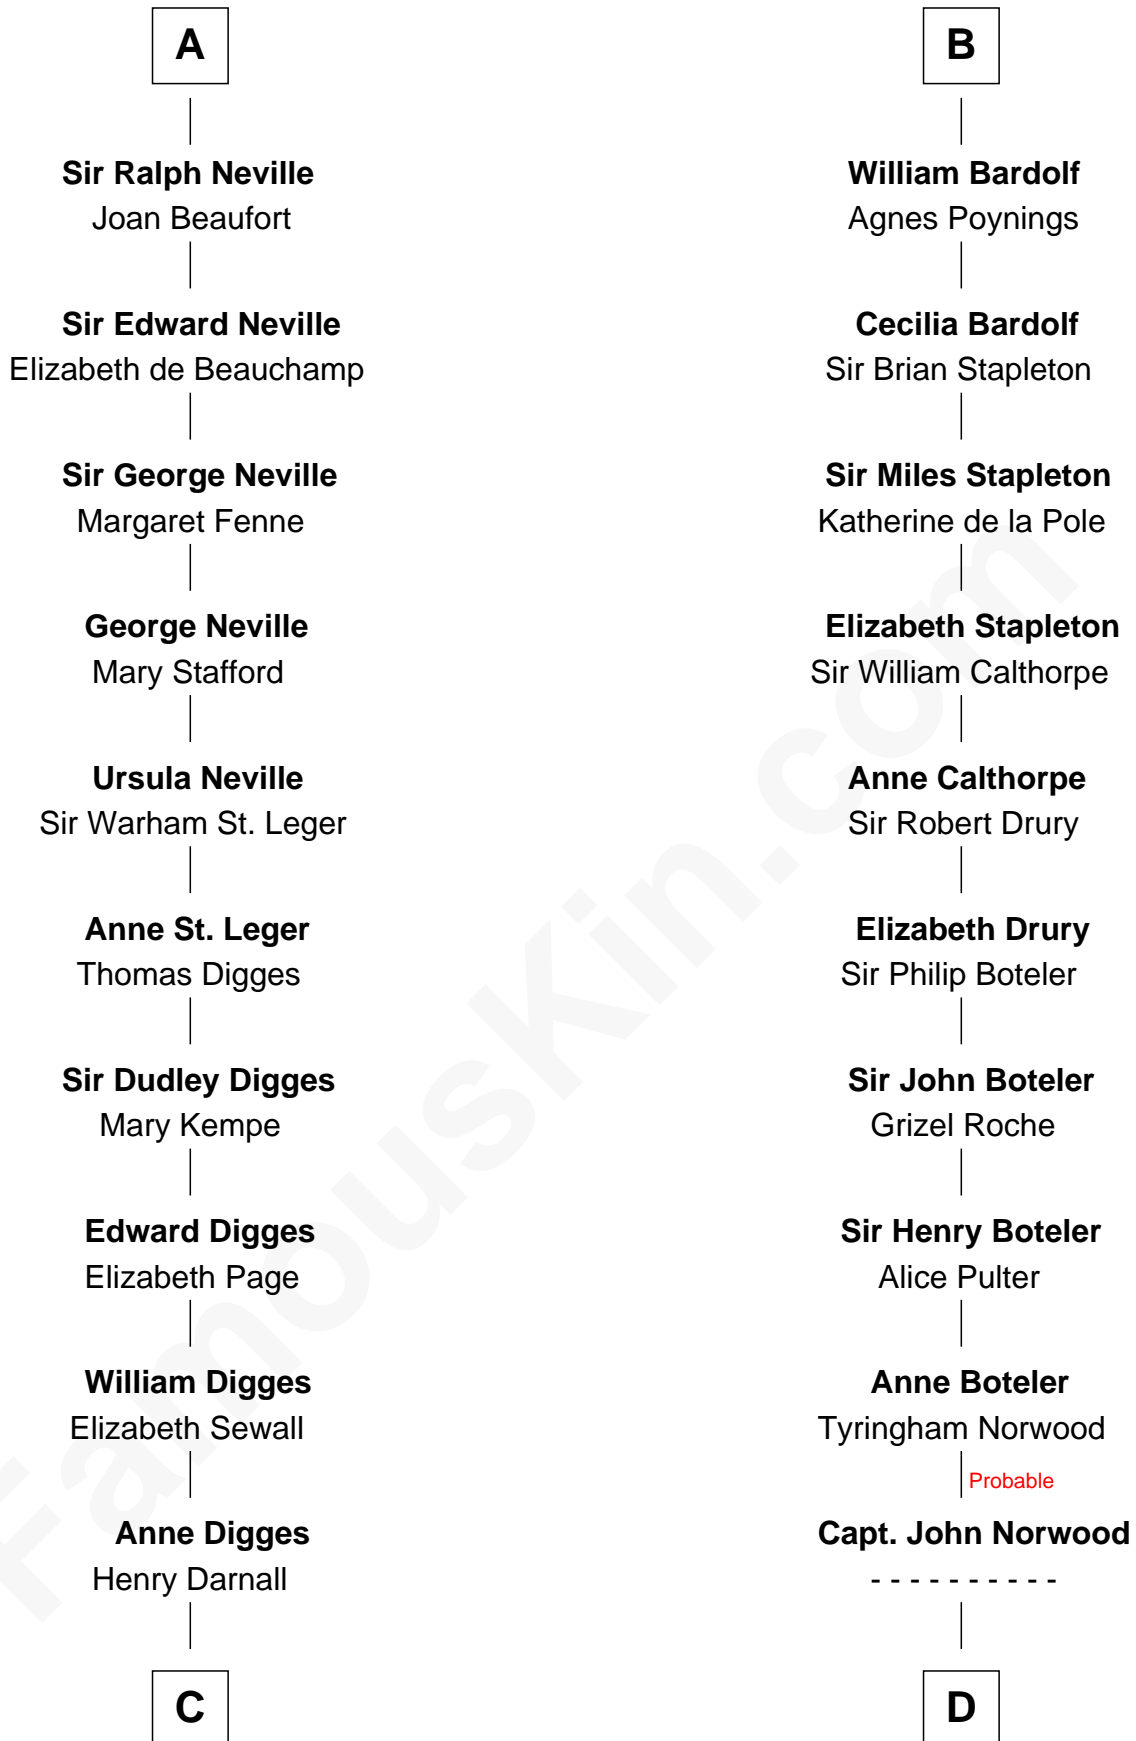

FamousKin.com

Relationship Chart of

Daniel Carroll

Signer of the U.S. Constitution

18th cousin 3 times removed of

Charles Carnan Ridgely

15th Governor of Maryland

Sir Ranulf de Gernons

Maud of Gloucester

C

Eleanor Darnall

Daniel Carroll

Daniel Carroll

Signer of the U.S. Constitution

D

Susannah Norwood

15th Governor of Maryland