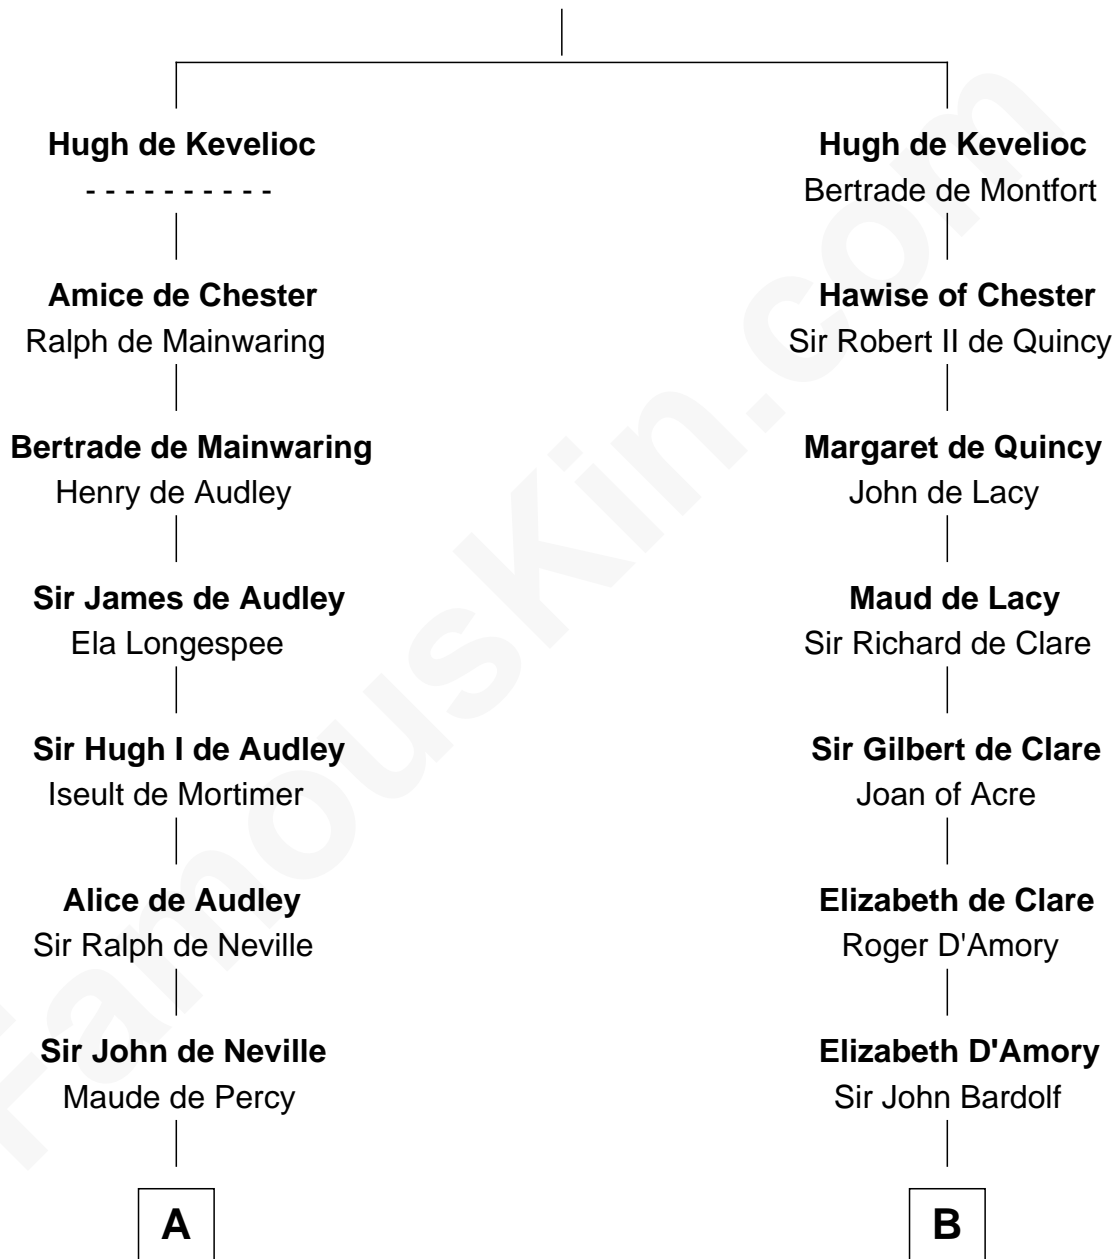

FamousKin.com

Relationship Chart of

Daniel Carroll

Signer of the U.S. Constitution

18th cousin 3 times removed of

Charles Carnan Ridgely

15th Governor of Maryland

Sir Ranulf de Gernons

Maud of Gloucester

C

Eleanor Darnall

Daniel Carroll

Daniel Carroll

Signer of the U.S. Constitution

D

Susannah Norwood

15th Governor of Maryland