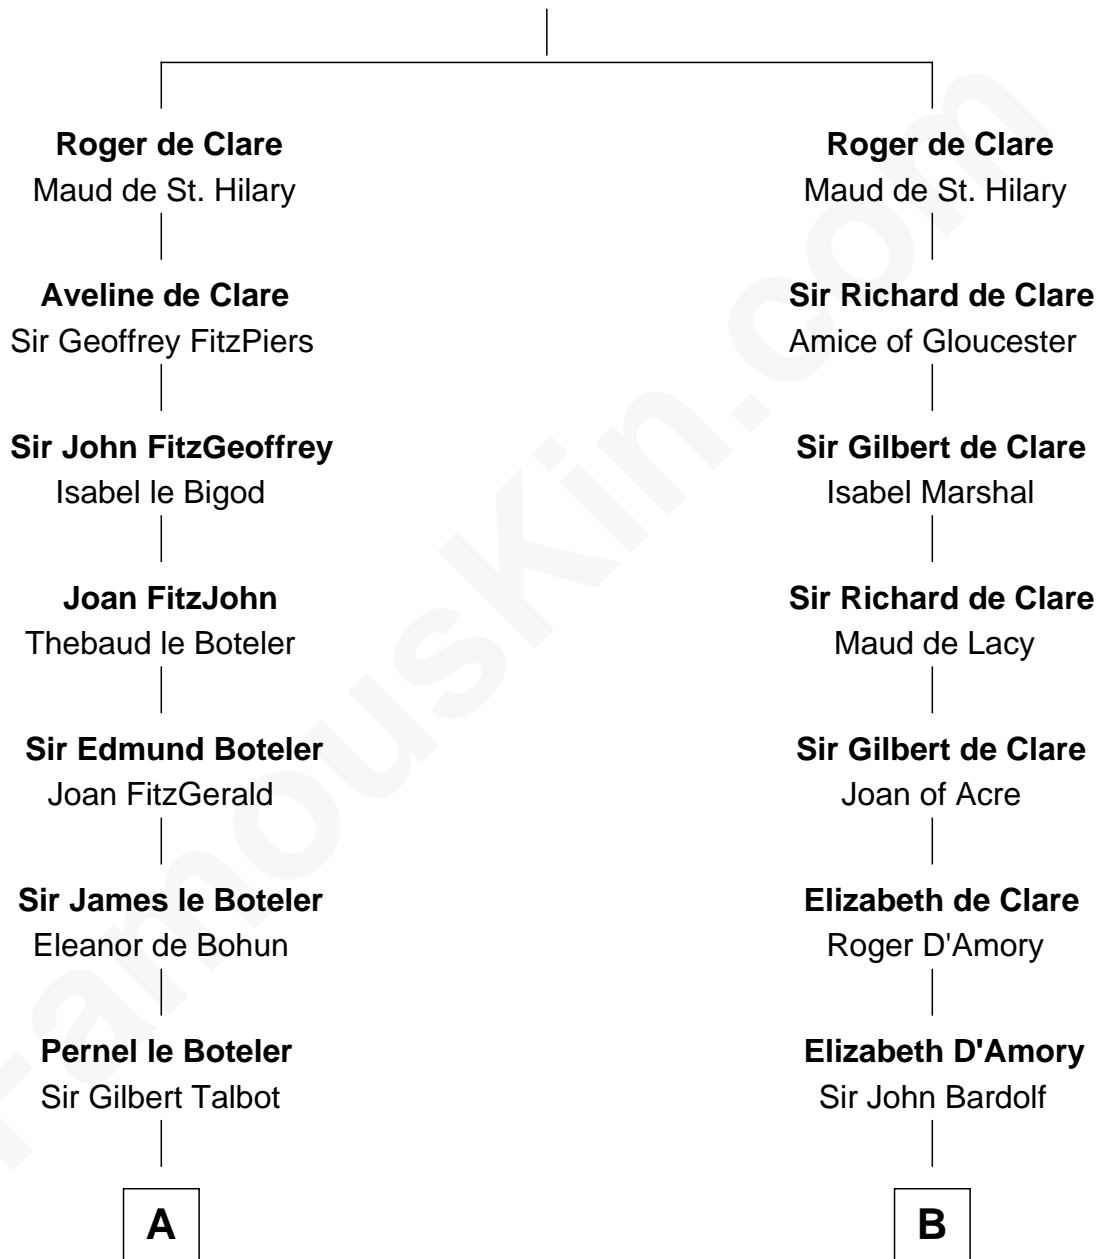

FamousKin.com

Relationship Chart of

Daniel Carroll

Signer of the U.S. Constitution

20th cousin 1 time removed of

Charles Carnan Ridgely

15th Governor of Maryland

Richard Fitzgilbert de Clare

Adeliza de Meschines

C

Elizabeth Sewall

William Digges

Anne Digges

Henry Darnall

Eleanor Darnall

Daniel Carroll

Daniel Carroll

Signer of the U.S. Constitution

D

Susannah Norwood

John Howard

John Howard

Mary Warfield

Rachel Howard