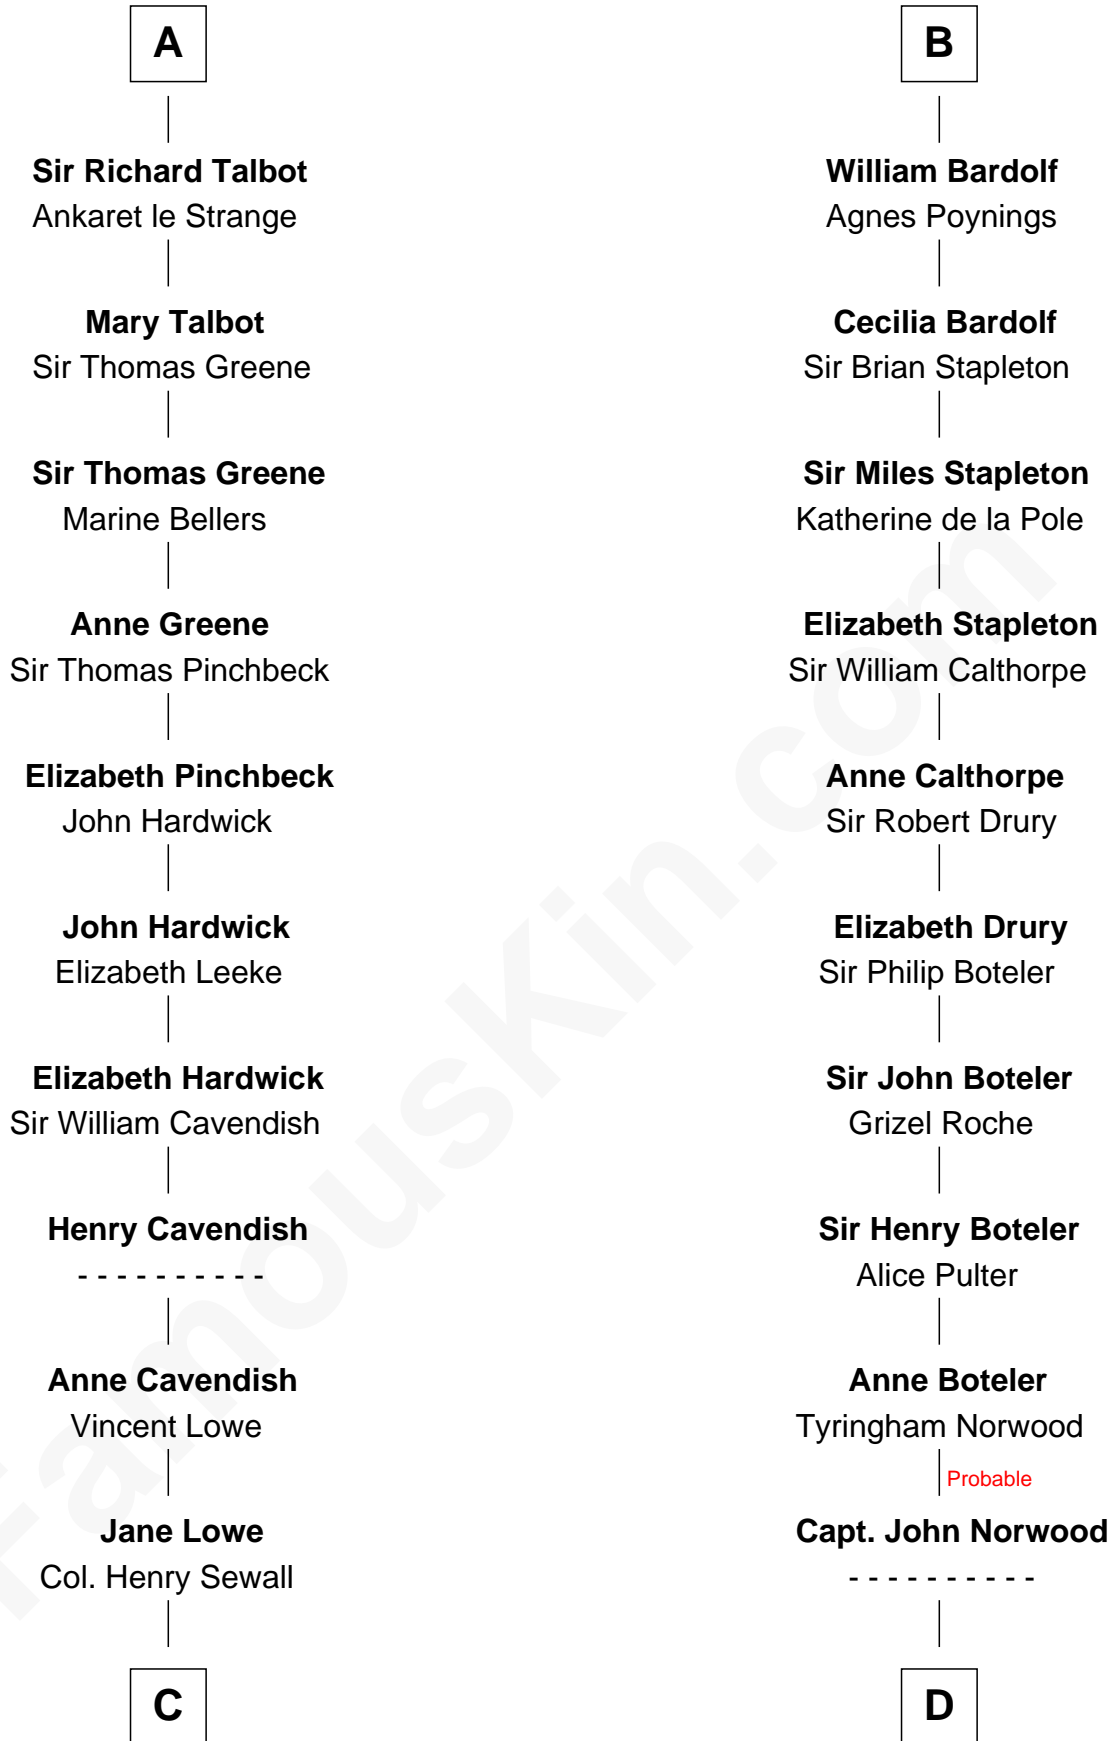

FamousKin.com

Relationship Chart of

Daniel Carroll

Signer of the U.S. Constitution

20th cousin 1 time removed of

Charles Carnan Ridgely

15th Governor of Maryland

Richard Fitzgilbert de Clare

Adeliza de Meschines

C

Elizabeth Sewall

William Digges

Anne Digges

Henry Darnall

Eleanor Darnall

Daniel Carroll