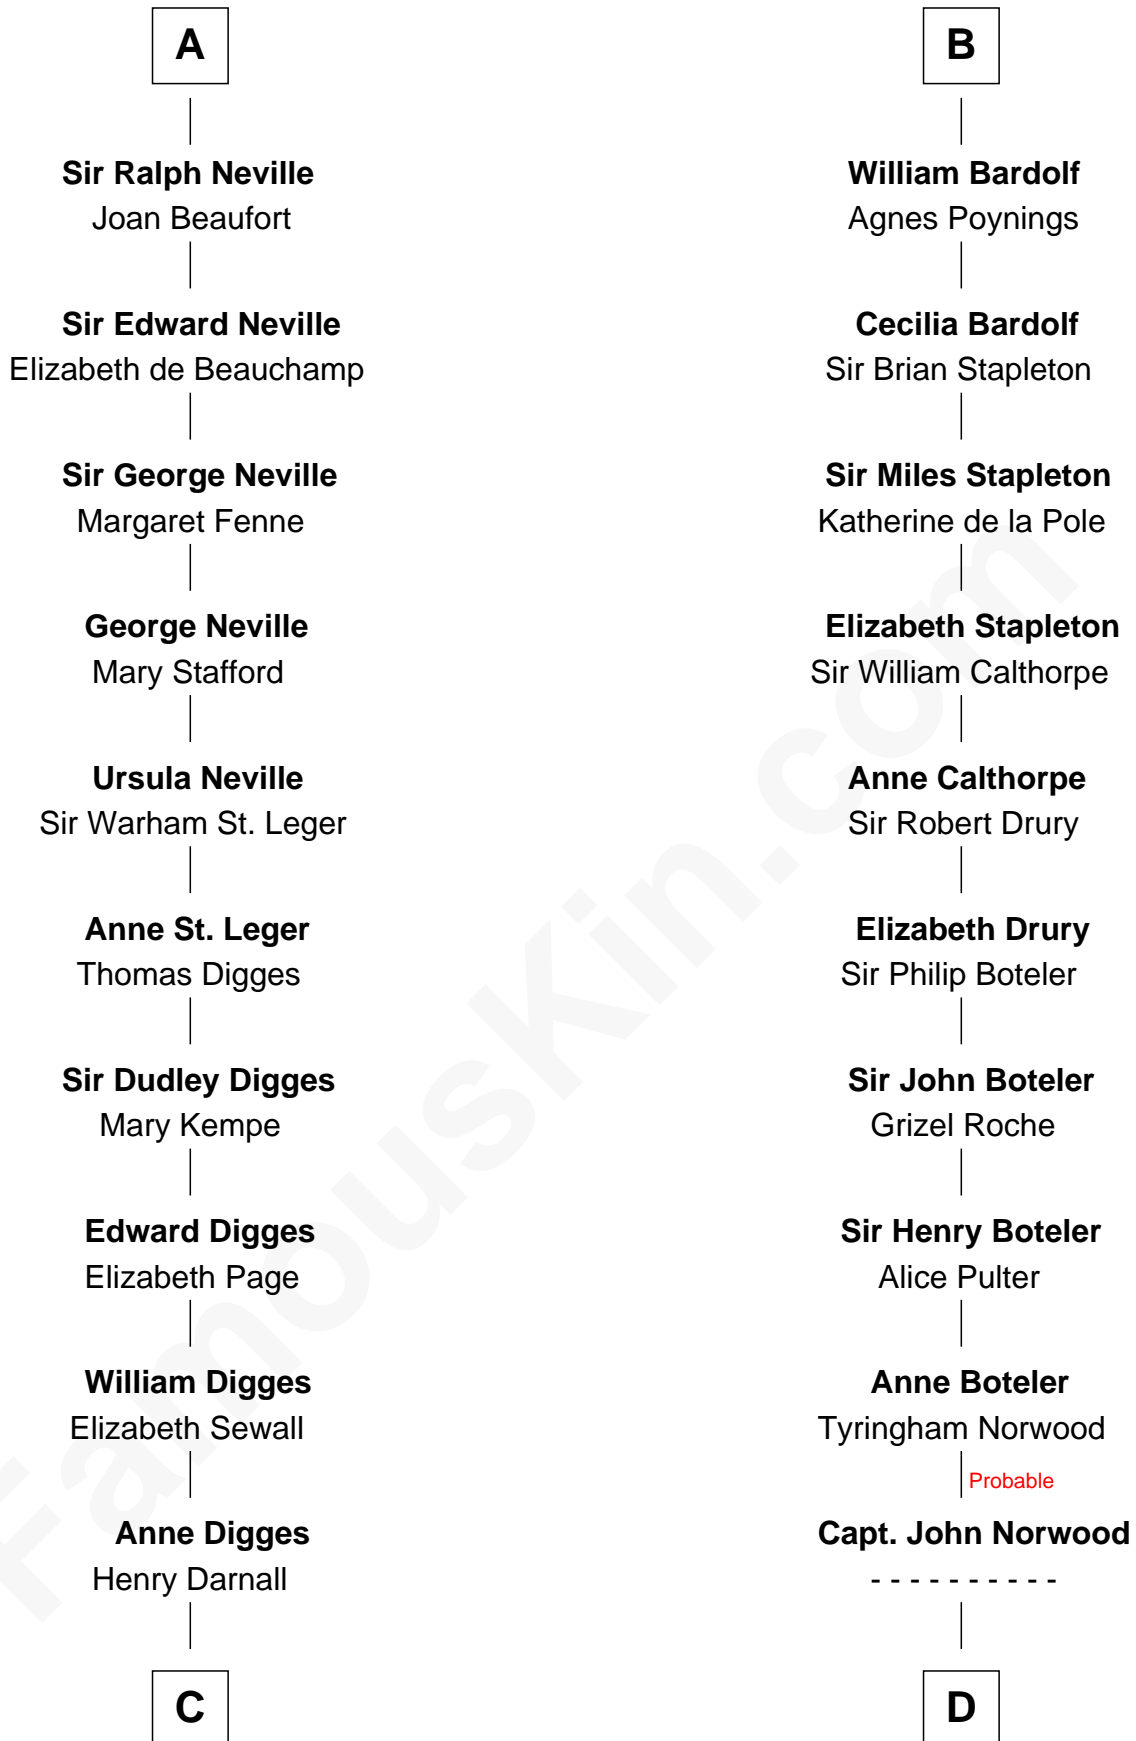

FamousKin.com

Relationship Chart of

Daniel Carroll

Signer of the U.S. Constitution

18th cousin 3 times removed of

Charles Carnan Ridgely

15th Governor of Maryland

C

Eleanor Darnall

Daniel Carroll

Daniel Carroll

Signer of the U.S. Constitution

D

Susannah Norwood

John Howard

John Howard

Mary Warfield

Rachel Howard

Col. Charles Ridgely

Achsah Ridgely

Charles R. Carnan

Charles Carnan Ridgely

15th Governor of Maryland