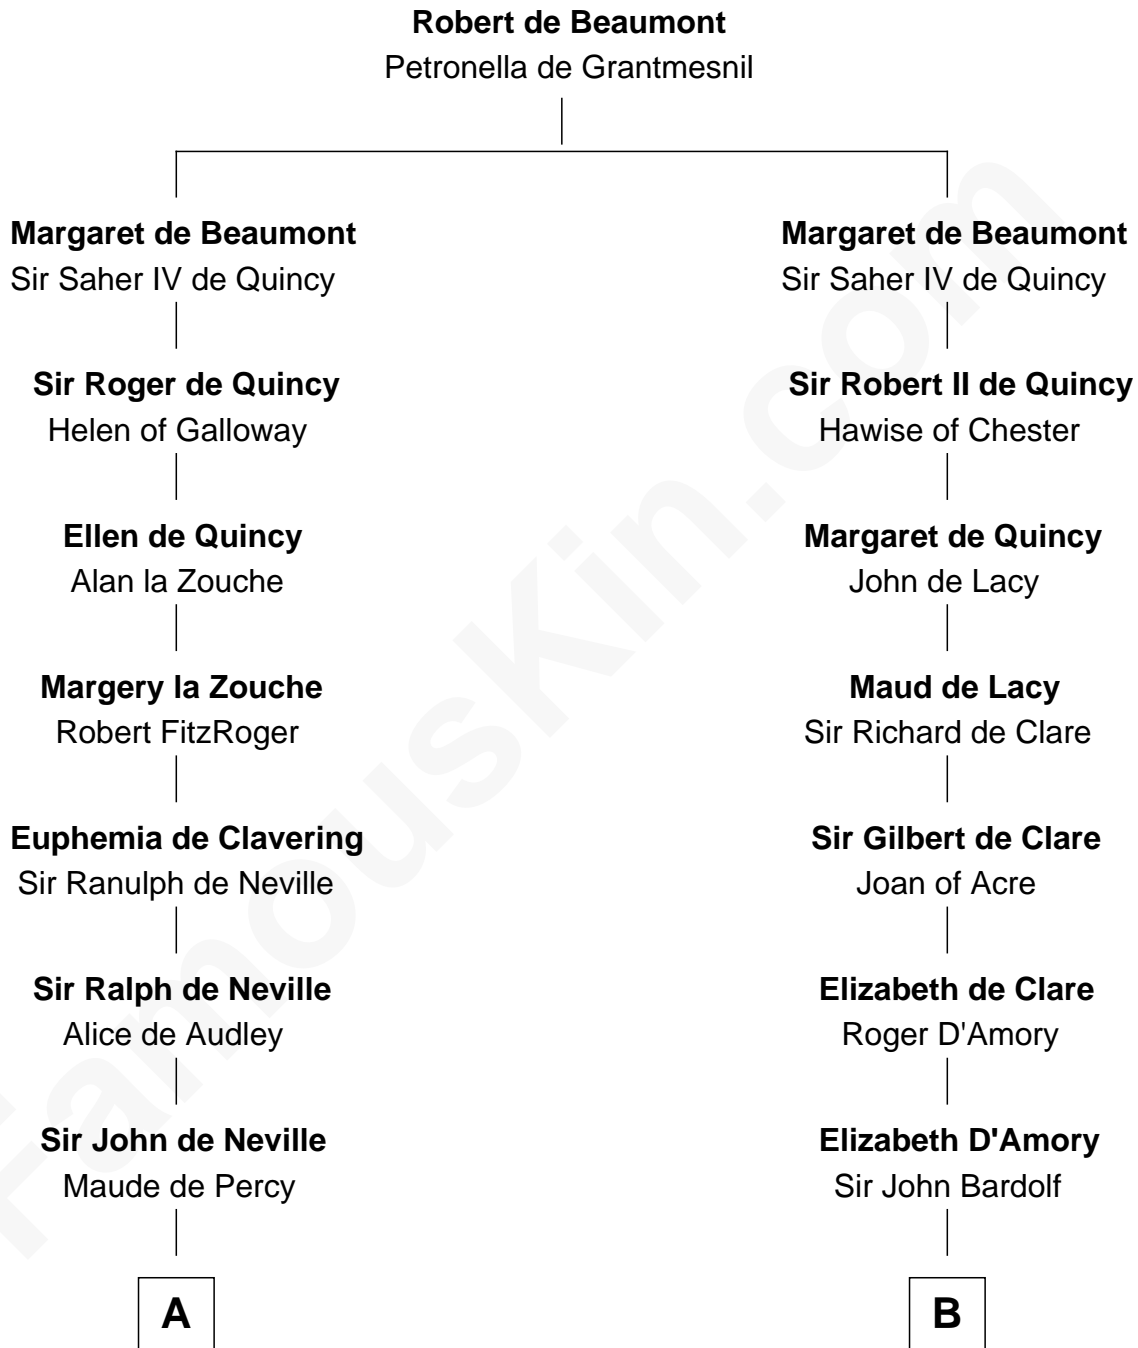

FamousKin.com

Relationship Chart of

Daniel Carroll

Signer of the U.S. Constitution

18th cousin 3 times removed of

Charles Carnan Ridgely

15th Governor of Maryland

C

Eleanor Darnall

Daniel Carroll

Daniel Carroll

Signer of the U.S. Constitution

D

Susannah Norwood

John Howard

John Howard

Mary Warfield

Rachel Howard

Col. Charles Ridgely

Achsah Ridgely

Charles R. Carnan

Charles Carnan Ridgely

15th Governor of Maryland