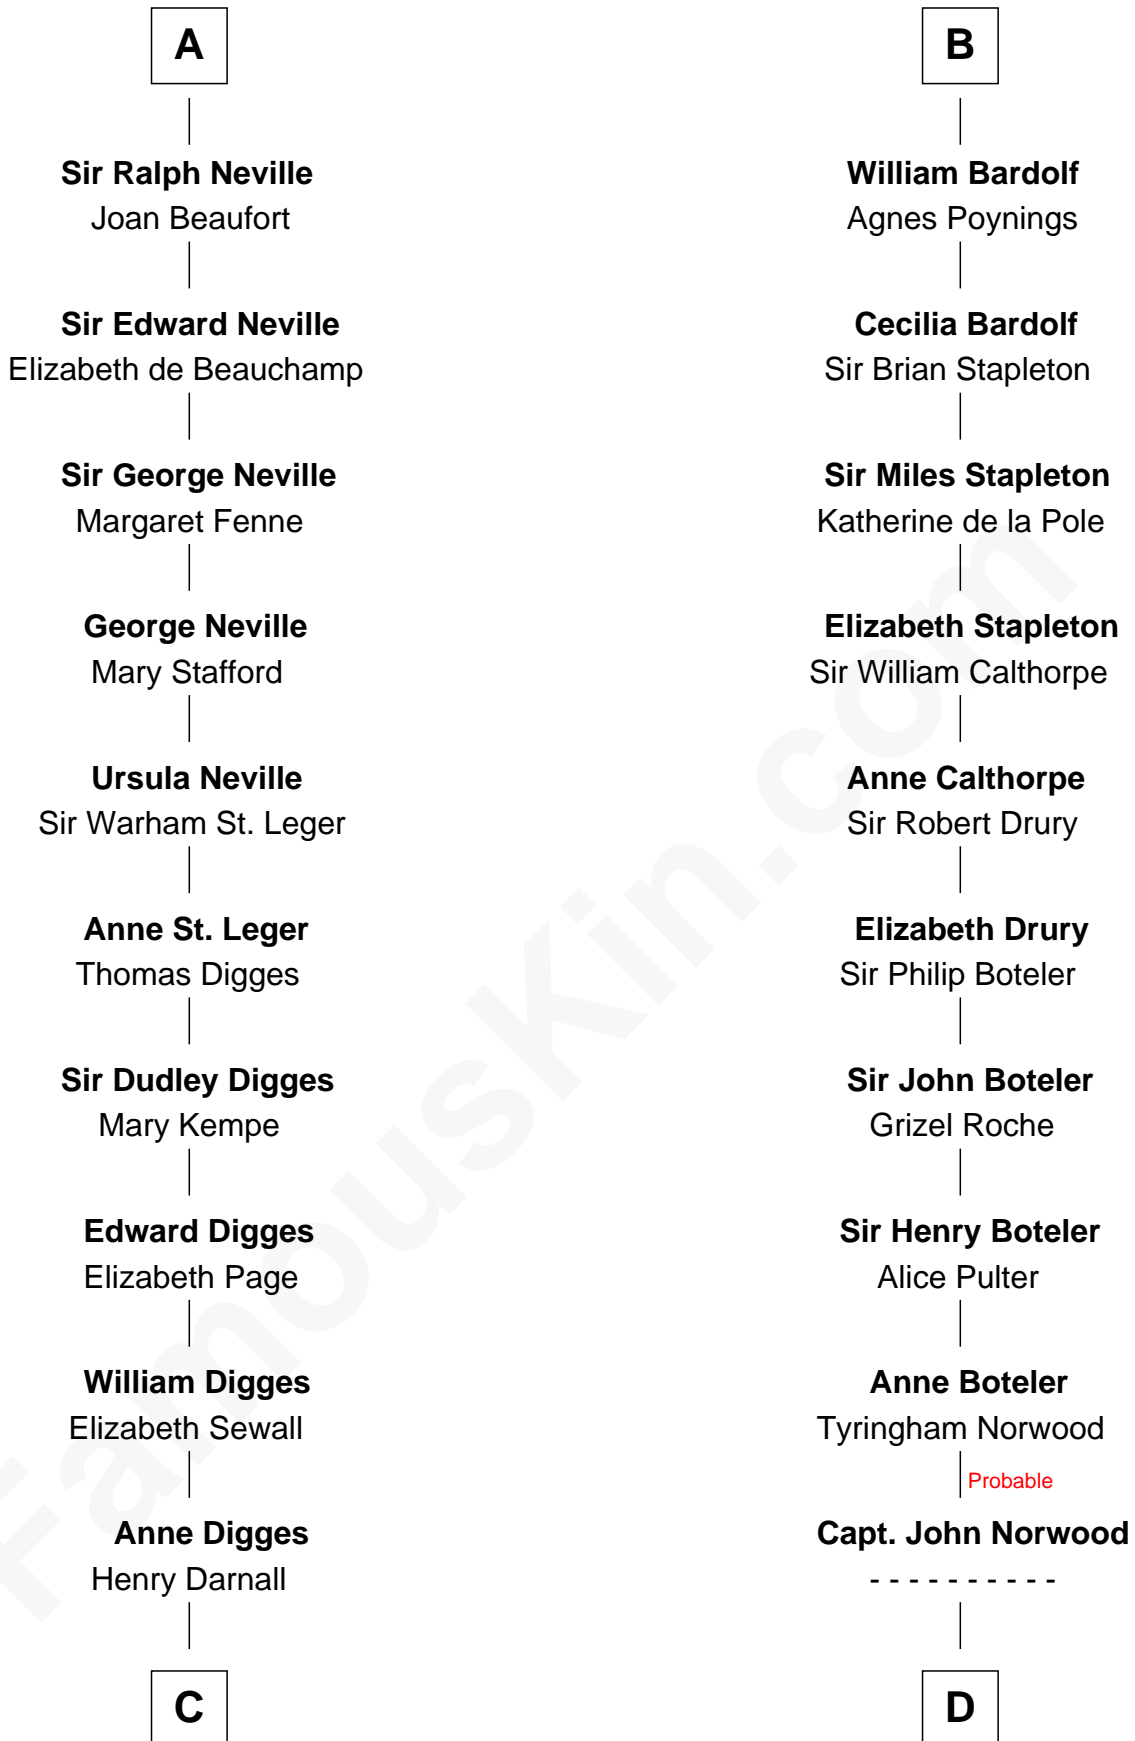

FamousKin.com

Relationship Chart of

Daniel Carroll

Signer of the U.S. Constitution

18th cousin 3 times removed of

Charles Carnan Ridgely

15th Governor of Maryland

Robert de Quincy
Orabel FitzNess

Sir John de Neville
Maude de Percy

A

Sir Saher IV de Quincy
Margaret de Beaumont

Sir Robert II de Quincy
Hawise of Chester

Margaret de Quincy
John de Lacy

Maud de Lacy
Sir Richard de Clare

Sir Gilbert de Clare
Joan of Acre

Elizabeth de Clare
Roger D'Amory

Elizabeth D'Amory
Sir John Bardolf

B

C

Eleanor Darnall

Daniel Carroll

Daniel Carroll

Signer of the U.S. Constitution