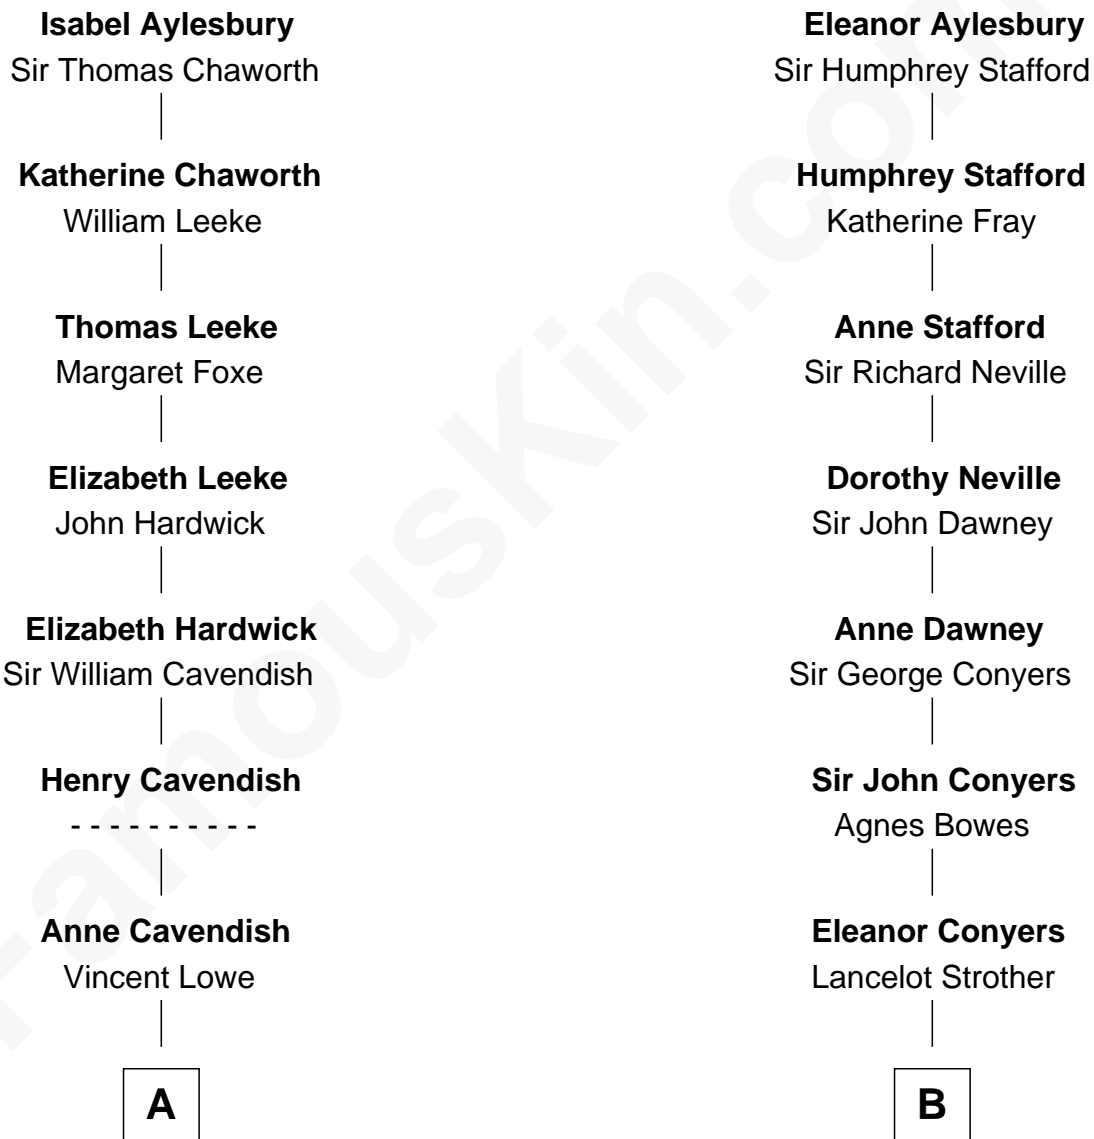

FamousKin.com Relationship Chart of

Daniel Carroll

Signer of the U.S. Constitution

11th cousin 2 times removed of

Zachary Taylor

12th U.S. President

Sir Thomas Aylesbury

Katherine Pabenham

A

Jane Lowe
Col. Henry Sewall

Elizabeth Sewall
William Digges

Anne Digges
Henry Darnall

Eleanor Darnall
Daniel Carroll

Daniel Carroll
Signer of the U.S. Constitution

B

William Strother
Elizabeth - - - - -

William Strother
Dorothy - - - - -

William Strother
Margaret Thornton

Francis Strother
Susannah Dabney

William Strother
Sarah Bayly

Sarah Dabney Strother
Col. Richard Taylor

Zachary Taylor
12th U.S. President