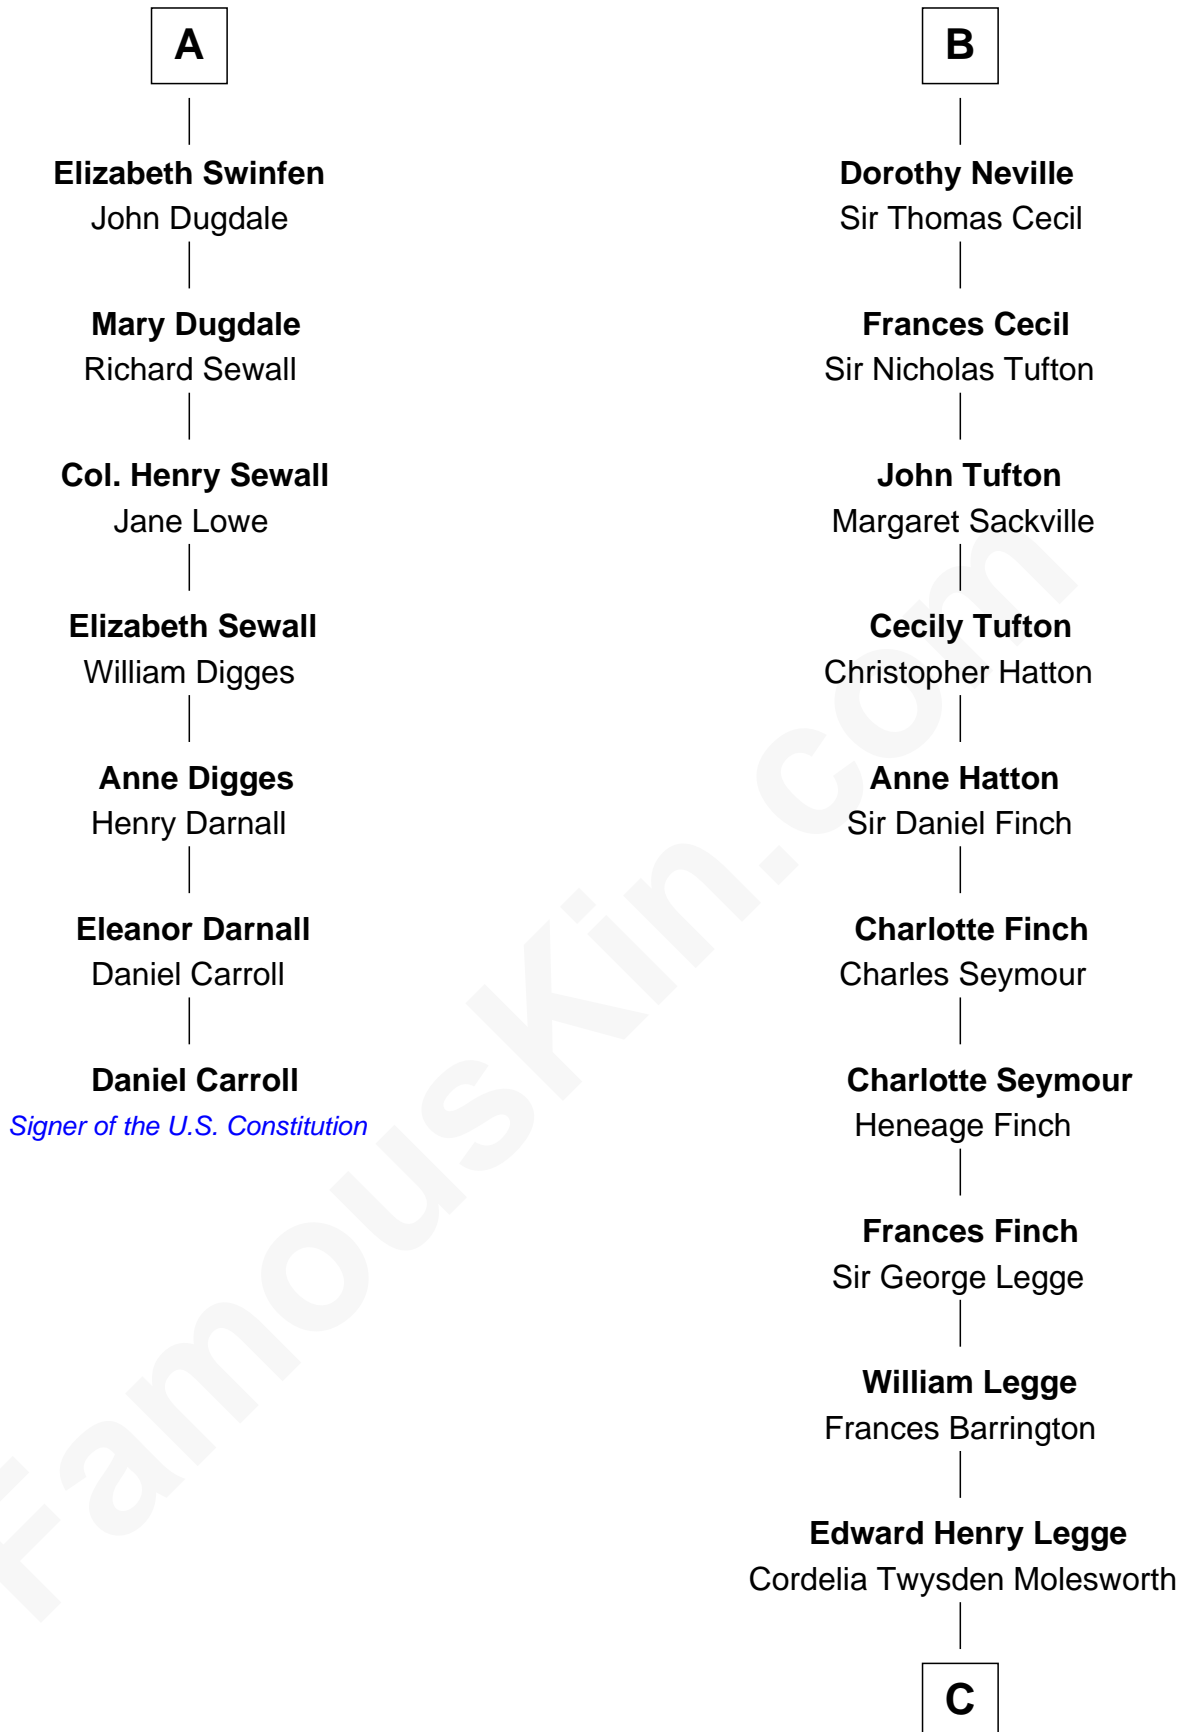

FamousKin.com Relationship Chart of

Daniel Carroll

Signer of the U.S. Constitution

13th cousin 7 times removed of

Kit Harington

TV Actor - "Game of Thrones"

Sir John Stafford

Margaret Stafford

Sir Humphrey Stafford
Elizabeth Burdet

Sir Humphrey Stafford
Eleanor Aylesbury

Humphrey Stafford
Katherine Fray

Anne Stafford
Sir Richard Neville

John Neville
Dorothy de Vere

John Neville
Lucy Somerset

B

C

Lois Marjorie Legge
Ernest Wriothesley Denny

Lavender Cecilia Denny
John Charles Dundas Harington

Sir David Richard Harington
Deborah Jane Catesby

Kit Harington

TV Actor - "Game of Thrones"