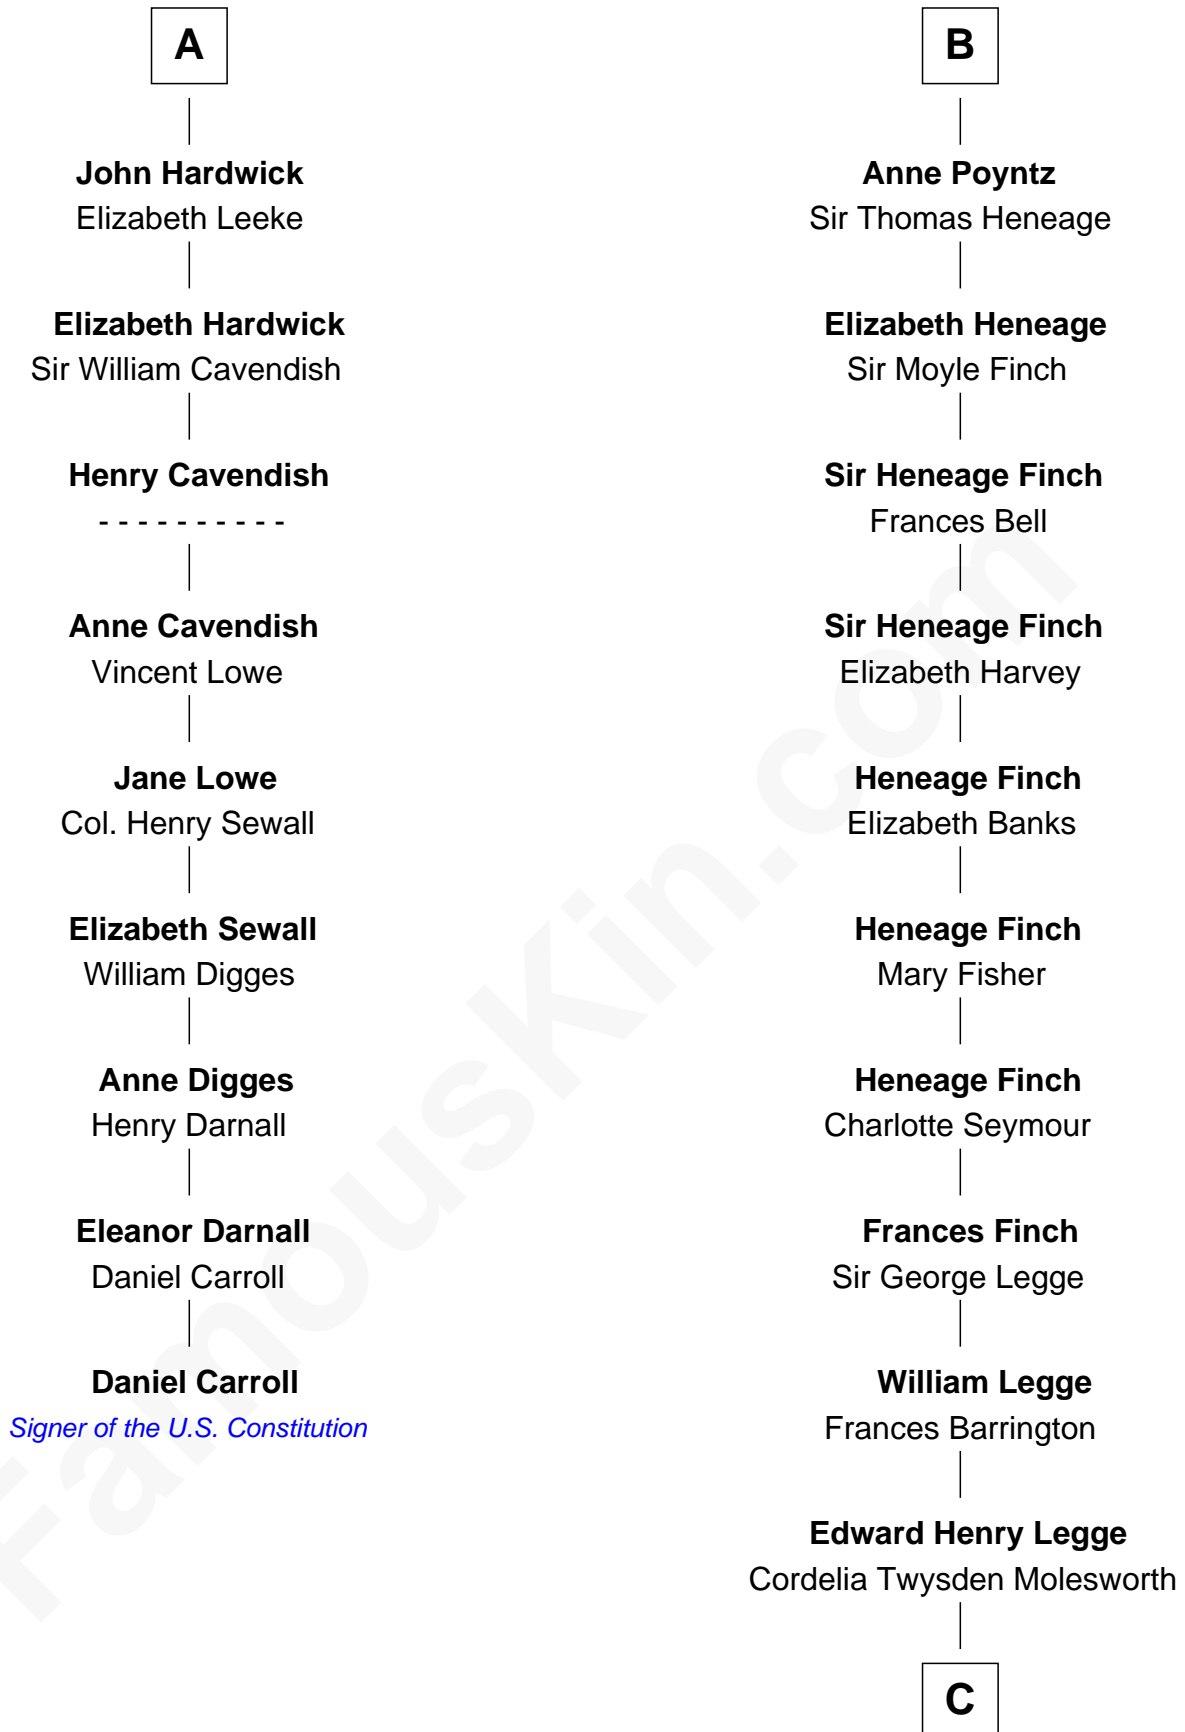

FamousKin.com Relationship Chart of

Daniel Carroll

Signer of the U.S. Constitution

15th cousin 5 times removed of

Kit Harington

TV Actor - "Game of Thrones"

Humphrey de Bohun

Elizabeth Plantagenet

Eleanor de Bohun

Sir James le Boteler

Pernel le Boteler

Sir Gilbert Talbot

Sir Richard Talbot

Ankaret le Strange

Mary Talbot

Sir Thomas Greene

Sir William Huddesfield

Elizabeth Huddesfield

Sir Anthony Poyntz

Sir Nicholas Poyntz

Joan Berkeley

B

C

Lois Marjorie Legge
Ernest Wriothesley Denny